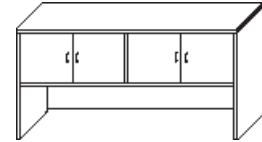

Desk Top Hutch With Doors

Model Number	Depth	Width	Height	List	Notes
CP-DTHD15-4837	15	48	37	$1120	• For full modesty add $128
CP-DTHD15-6037	15	60	37	$1260	• Locks add $88 per lock
CP-DTHD15-7237	15	72	37	$1400	• Designer pulls add $27 per pull • Custom sizes available