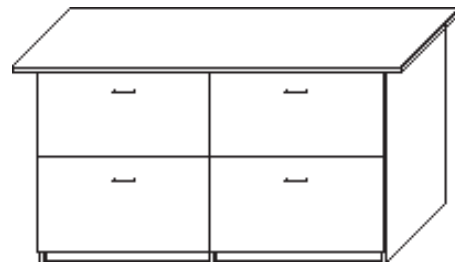

4 Drawer Workstation

Model Number	D	W	H	List	Work Surface	Notes
4WS-4048-29	40	48	29	$3235	48 x 60	• Locks add $88 per • Casters add $122 • Designer pulls add $27 per • Custom sizes available
4WS-4060-29	40	60	29	$7150	48 x 72	
4WS-4048-42	40	48	42	$3990	48 x 60	
4WS-4060-42	40	60	42	$7235	48 x 72