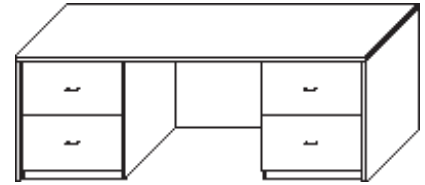

Double Pedestal Teacher's Desk Shell

Model Number	Depth	Width	Height	List	Notes
SC-DSBBF2460-2	24	60	29	$1945	• Full modesty included
SC-DSBBF2466-2	24	66	29	$1960	• Locks add $88 per
SC-DSBBF2472-2	24	72	29	$1975	• Designer pulls add $27 per
SC-DSBBF3060-2	30	60	29	$1935	• Grommet add $40
SC-DSBBF3066-2	30	66	29	$1945	• Plastic pencil drawer add $114
SC-DSBBF3072-2	30	72	29	$1980	• Custom sizes available
SC-DSBBF3666-2	36	66	29	$2065	
SC-DSBBF3672-2	36	72	29	$2085	

Model Number	Depth	Width	Height	List	Notes
SC-DSFF2460-2	24	60	29	$1945	• Full modesty included
SC-DSFF2466-2	24	66	29	$1960	• Locks add $88 per
SC-DSFF2472-2	24	72	29	$1975	• Designer pulls add $27 per
SC-DSFF3060-2	30	60	29	$1935	• Grommet add $40
SC-DSFF3066-2	30	66	29	$1945	• Plastic pencil drawer add $114
SC-DSFF3072-2	30	72	29	$1980	• Custom sizes available
SC-DSFF3666-2	36	66	29	$2065	
SC-DSFF3672-2	36	72	29	$2085	

Model Number	Depth	Width	Height	List	Notes
SC-DSCOM2460-2	24	60	29	$1945	• Specify BBF right or left
SC-DSCOM2466-2	24	66	29	$1960	• Full modesty included
SC-DSCOM2472-2	24	72	29	$1975	• Locks add $88 per
SC-DSCOM3060-2	30	60	29	$1935	• Designer pulls add $27 per
SC-DSCOM3066-2	30	66	29	$1945	• Grommet add $40
SC-DSCOM3072-2	30	72	29	$1980	• Plastic pencil drawer add $114
SC-DSCOM3666-2	36	66	29	$2065	• Custom sizes available
SC-DSCOM3672-2	36	72	29	$2085