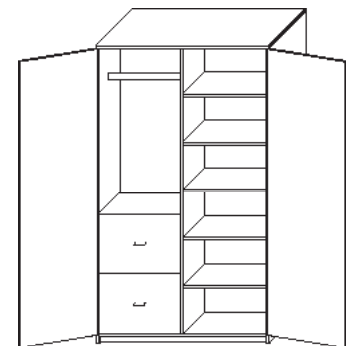

1/2 Split Two Door Wardrobe With Built In File/File

Model Number	Depth	Width	Height	List	Shelves	Notes
CP-TDWRFF-2430-66	24	30	66	$2345	4	• Specify right or left for shelves
CP-TDWRFF-2436-66	24	36	66	$2545	4	• Locks add $88 per lock
CP-TDWRFF-2430-72	24	30	72	$2400	5	• Designer pulls add $27 per pull
CP-TDWRFF-2436-72	24	36	72	$2590	5	• Closet rod included
CP-TDWRFF-2442-72	24	42	72	$2610	5	• Custom sizes available