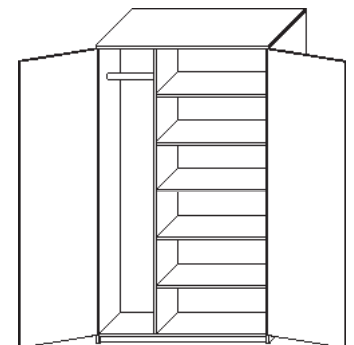

1/3 Split Two Door Wardrobe

Model Number	Depth	Width	Height	List	Shelves	Notes
CP-1/3WR-2430-66	24	30	66	$1975	4	• Specify right or left for shelves
CP-1/3WR-2436-66	24	36	66	$2175	4	• Locks add $88 per lock
CP-1/3WR-2430-72	24	30	72	$2030	5	• Designer pulls add $27 per pull
CP-1/3WR-2436-72	24	36	72	$2215	5	• Closet rod included
CP-1/3WR-2442-72	24	42	72	$2235	5	• Custom sizes available