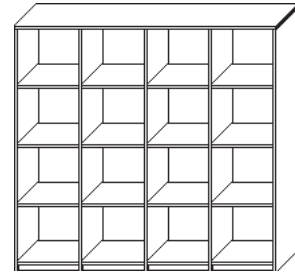

CUBBIES

3/4" Storage Cubbies

Model Number	Depth	Width	Height	List	Notes
CP-CUB-1560-4X4	15	60	60	$2345	• Coat hook add $27 per hook
CP-CUB-1575-5X5	15	75	75	$3675	• Custom Sizes Available