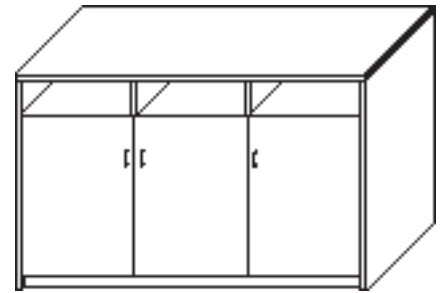

RECYCLE CENTERS

Front Access Recycle Center

Model Number	Depth	Width	Height	List	Notes
FARC-2448	24	48	36	$1615	• Designer pulls add $27 per
FARC-2460	24	60	36	$1875	• Custom sizes available