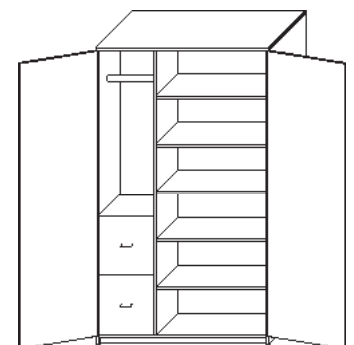

1/3 Split Two Door Wardrobe With Built In File File

Model Number	Depth	Width	Height	List	Shelves	Notes
CP-1/3WRFF-2430-66	24	30	66	$2345	4	• Specify right or left for shelves
CP-1/3WRFF-2436-66	24	36	66	$2545	4	• Locks add $88 per lock
CP-1/3WRFF-2430-72	24	30	72	$2400	5	• Designer pulls add $27 per pull
CP-1/3WRFF-2436-72	24	36	72	$2590	5	• Closet rod included
CP-1/3WRFF-2442-72	24	42	72	$2610	5	• Custom sizes available