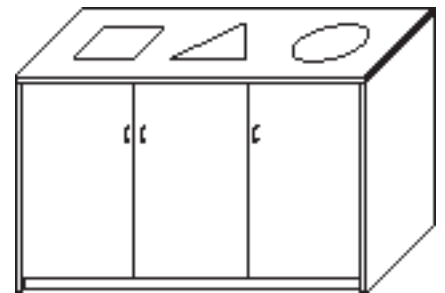

RECYCLE CENTERS

Front Access Recycle Center

Model Number	Depth	Width	Height	List	Notes
FARC-2448	24	48	36	\$1615	• Designer pulls add \$27 per
FARC-2460	24	60	36	\$1875	• Custom sizes available

Top Access Recycle Center

Model Number	Depth	Width	Height	List	Notes
TARC-2448	24	48	36	\$1990	• Cut outs for top access customizable
TARC-2460	24	60	36	\$2250	• Designer pulls add \$27 per • PVC Tape For Openings add \$364 • Custom sizes available