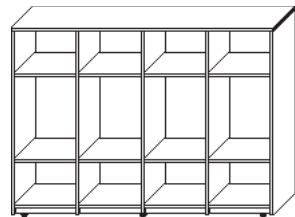

1-1/8" Storage Cubbies

Model Number	Depth	Width	Height	List	Notes
CP-CUB-1572-4X4	15	72	72	$3305	• Coat hook add $27 per hook
CP-CUB-1590-5X5	15	90	84	$5590	• Custom Sizes Available

Preschool

3/4" Mobile Wardrobe Cubbies

Model Number	Depth	Width	Height	List	Notes
CP-CUBWR-PRE-2060	20	60	46 5/8	$2760	• Coat hook add $27 per hook
CP-CUBWR-ELE-2060	20	60	46 5/8	$2760	• Custom sizes available