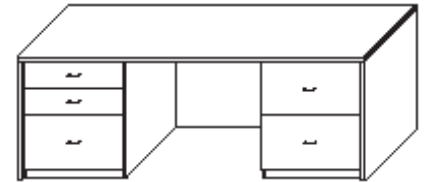

Double Pedestal Teacher's Desk Shell

Model Number	Depth	Width	Height	List	Notes
SC-DSBBF2460-2	24	60	29	$1945	• Full modesty included
SC-DSBBF2466-2	24	66	29	$1960	• Locks add $88 per
SC-DSBBF2472-2	24	72	29	$1975	• Designer pulls add $27 per
SC-DSBBF3060-2	30	60	29	$1935	• Grommet add $40
SC-DSBBF3066-2	30	66	29	$1945	• Plastic pencil drawer add $114
SC-DSBBF3072-2	30	72	29	$1980	• Custom sizes available
SC-DSBBF3666-2	36	66	29	$2065	
SC-DSBBF3672-2	36	72	29	$2085	

Model Number	Depth	Width	Height	List	Notes
SC-DSFF2460-2	24	60	29	$1945	• Full modesty included
SC-DSFF2466-2	24	66	29	$1960	• Locks add $88 per
SC-DSFF2472-2	24	72	29	$1975	• Designer pulls add $27 per
SC-DSFF3060-2	30	60	29	$1935	• Grommet add $40
SC-DSFF3066-2	30	66	29	$1945	• Plastic pencil drawer add $114
SC-DSFF3072-2	30	72	29	$1980	• Custom sizes available
SC-DSFF3666-2	36	66	29	$2065	
SC-DSFF3672-2	36	72	29	$2085	

Model Number	Depth	Width	Height	List	Notes
SC-DSCOM2460-2	24	60	29	$1945	• Specify BBF right or left
SC-DSCOM2466-2	24	66	29	$1960	• Full modesty included
SC-DSCOM2472-2	24	72	29	$1975	• Locks add $88 per
SC-DSCOM3060-2	30	60	29	$1935	• Designer pulls add $27 per
SC-DSCOM3066-2	30	66	29	$1945	• Grommet add $40
SC-DSCOM3072-2	30	72	29	$1980	• Plastic pencil drawer add $114
SC-DSCOM3666-2	36	66	29	$2065	• Custom sizes available
SC-DSCOM3672-2	36	72	29	$2085