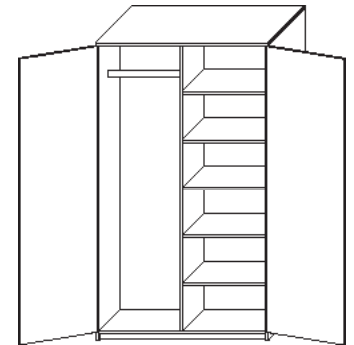

1/2 Split Two Door Wardrobe

Model Number	Depth	Width	Height	List	Shelves	Notes
CP-TDWR-2430-66	24	30	66	$1975	4	• Specify right or left for shelves
CP-TDWR-2436-66	24	36	66	$2175	4	• Locks add $88 per lock
CP-TDWR-2430-72	24	30	72	$2030	5	• Designer pulls add $27 per pull
CP-TDWR-2436-72	24	36	72	$2215	5	• Closet rod included
CP-TDWR-2442-72	24	42	72	$2235	5	• Custom sizes available