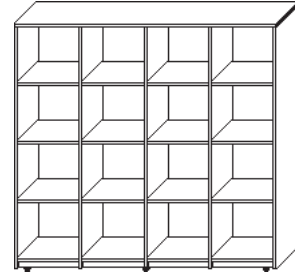

CUBBIES

3/4" Storage Cubbies

Model Number	Depth	Width	Height	List	Notes
CP-CUB-1560-4X4	15	60	60	$2345	• Coat hook add $27 per hook
CP-CUB-1575-5X5	15	75	75	$3675	• Custom Sizes Available