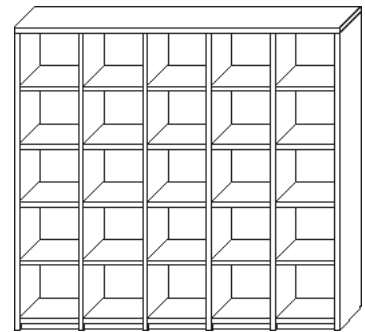

3/4" Mobile Storage Cubbies

Model Number	Depth	Width	Height	List	Notes
CP-CUB-1560-4X4-M	15	60	60	$2345	• Coat hook add $27 per hook
CP-CUB-1575-5X5-M	15	75	75	$3675	• Custom sizes available