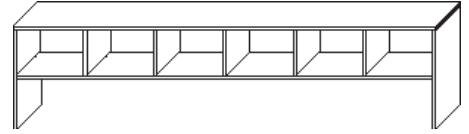

Angled Podium

Model Number	Depth	Width	Height	List	Notes
PODA-243042	24	30	42	\$1005	<ul style="list-style-type: none">• Adjustable shelf add \$175• Custom sizes available

PAPER SORTERS

Desk Top Paper Sorter

Model Number	Depth	Width	Height	List	Notes
DTPS-1248-4	12	48	12	\$905	For full modesty add \$135
DTPS-1260-5	12	60	12	\$980	• Custom sizes available
DTPS-1272-6	12	72	12	\$1090	

Paper Sorter

Model Number	Depth	Width	Height	List	Notes
PS-2048-29-4	20	48	29	\$1550	• 1/4" MDF black shelves
PS-2060-29-5	20	60	29	\$1785	• Custom sizes available
PS-2072-29-6	20	72	29	\$2020	
PS-2448-29-4	24	48	29	\$1675	
PS-2460-29-5	24	60	29	\$1920	
PS-2472-29-6	24	72	29	\$2170	
PS-2048-42-4	20	48	42	\$1550	
PS-2060-42-5	20	60	42	\$1785	
PS-2072-42-6	20	72	42	\$2020	
PS-2448-42-4	24	48	42	\$1675	
PS-2460-42-5	24	60	42	\$1920	
PS-2472-42-6	24	72	42	\$2170	