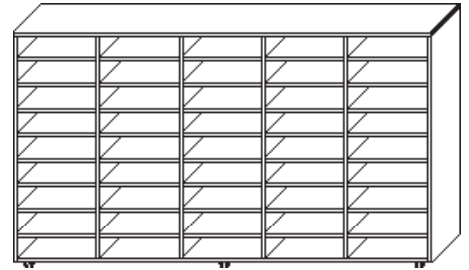

Angled Podium

Model Number	Depth	Width	Height	List	Notes
PODA-243042	24	30	42	\$1005	<ul style="list-style-type: none">• Adjustable shelf add \$175• Custom sizes available

PAPER SORTERS

Desk Top Paper Sorter

Model Number	Depth	Width	Height	List	Notes
DTPS-1248-4	12	48	12	\$905	For full modesty add \$135
DTPS-1260-5	12	60	12	\$980	• Custom sizes available
DTPS-1272-6	12	72	12	\$1090	

Paper Sorter

Model Number	Depth	Width	Height	List	Notes
PS-2048-29-4	20	48	29	\$1550	• 1/4" MDF black shelves
PS-2060-29-5	20	60	29	\$1785	• Custom sizes available
PS-2072-29-6	20	72	29	\$2020	
PS-2448-29-4	24	48	29	\$1675	
PS-2460-29-5	24	60	29	\$1920	
PS-2472-29-6	24	72	29	\$2170	
PS-2048-42-4	20	48	42	\$1550	
PS-2060-42-5	20	60	42	\$1785	
PS-2072-42-6	20	72	42	\$2020	
PS-2448-42-4	24	48	42	\$1675	
PS-2460-42-5	24	60	42	\$1920	
PS-2472-42-6	24	72	42	\$2170	

Mobile Paper Sorter

Model Number	Depth	Width	Height	List	Notes
MPS-2048-29-4	20	48	29	\$1805	• 1/4" MDF black shelves
MPS-2060-29-5	20	60	29	\$2035	• Custom sizes available
MPS-2072-29-6	20	72	29	\$2265	
MPS-2448-29-4	24	48	29	\$1925	
MPS-2460-29-5	24	60	29	\$2170	
MPS-2472-29-6	24	72	29	\$2430	
MPS-2048-42-4	20	48	42	\$1805	
MPS-2060-42-5	20	60	42	\$2035	
MPS-2072-42-6	20	72	42	\$2265	
MPS-2448-42-4	24	48	42	\$1925	
MPS-2460-42-5	24	60	42	\$2170	
MPS-2472-42-6	24	72	42	\$2430	