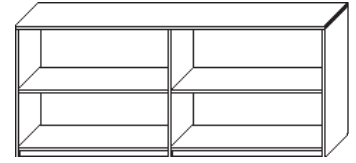

BOOKCASES

Lateral Bookcases

Model Number	Depth	Width	Height	List	Shelves	Notes
CP-LBC1260-30	12	60	30	$865	1 per side	• For touch latch doors add $263 • Doors add $522 • Locks add $88 per lock Designer pulls add $27 per pull For doors that will have binders behind them order 16" deep bookcase otherwise they wont fit • Custom sizes available
CP-LBC1272-30	12	72	30	$995	1 per side	
CP-LBC1660-30	16	60	30	$1015	1 per side	
CP-LBC1672-30	16	72	30	$1130	1 per side	
CP-LBC1260-36	12	60	36	$1170	2 per side	
CP-LBC1272-36	12	72	36	$1325	2 per side	
CP-LBC1660-36	16	60	36	$1330	2 per side	
CP-LBC1672-36	16	72	36	$1545	2 per side	
CP-LBC1260-42	12	60	42	$1210	2 per side	
CP-LBC1272-42	12	72	42	$1355	2 per side	
CP-LBC1660-42	16	60	42	$1375	2 per side	
CP-LBC1672-42	16	72	42	$1585	2 per side	
CP-LBC1260-48	12	60	48	$1280	3 per side	
CP-LBC1272-48	12	72	48	$1500	3 per side	
CP-LBC1660-48	16	60	48	$1490	3 per side	
CP-LBC1672-48	16	72	48	$1670	3 per side	
CP-LBC1260-60	12	60	60	$1675	4 per side	
CP-LBC1272-60	12	72	60	$1895	4 per side	
CP-LBC1660-60	16	60	60	$1960	4 per side	
CP-LBC1672-60	16	72	60	$2215	4 per side	
CP-LBC1260-72	12	60	72	$1965	5 per side	
CP-LBC1660-72	16	60	72	$2345	5 per side