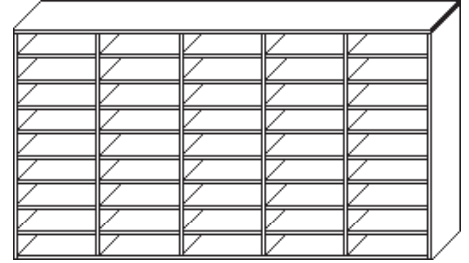

Angled Podium

Model Number	Depth	Width	Height	List	Notes
PODA-243042	24	30	42	\$1005	<ul style="list-style-type: none">• Adjustable shelf add \$175• Custom sizes available

PAPER SORTERS

Desk Top Paper Sorter

Model Number	Depth	Width	Height	List	Notes
DTPS-1248-4	12	48	12	\$905	For full modesty add \$135
DTPS-1260-5	12	60	12	\$980	• Custom sizes available
DTPS-1272-6	12	72	12	\$1090	

Paper Sorter

Model Number	Depth	Width	Height	List	Notes
PS-2048-29-4	20	48	29	\$1550	• 1/4" MDF black shelves
PS-2060-29-5	20	60	29	\$1785	• Custom sizes available
PS-2072-29-6	20	72	29	\$2020	
PS-2448-29-4	24	48	29	\$1675	
PS-2460-29-5	24	60	29	\$1920	
PS-2472-29-6	24	72	29	\$2170	
PS-2048-42-4	20	48	42	\$1550	
PS-2060-42-5	20	60	42	\$1785	
PS-2072-42-6	20	72	42	\$2020	
PS-2448-42-4	24	48	42	\$1675	
PS-2460-42-5	24	60	42	\$1920	
PS-2472-42-6	24	72	42	\$2170	