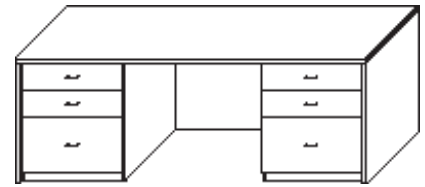

Double Pedestal Teacher's Desk Shell

Model Number	Depth	Width	Height	List	Notes
SC-DSBBF2460-2	24	60	29	$1945	• Full modesty included
SC-DSBBF2466-2	24	66	29	$1960	• Locks add $88 per
SC-DSBBF2472-2	24	72	29	$1975	• Designer pulls add $27 per
SC-DSBBF3060-2	30	60	29	$1935	• Grommet add $40
SC-DSBBF3066-2	30	66	29	$1945	• Plastic pencil drawer add $114
SC-DSBBF3072-2	30	72	29	$1980	• Custom sizes available
SC-DSBBF3666-2	36	66	29	$2065	
SC-DSBBF3672-2	36	72	29	$2085	

Model Number	Depth	Width	Height	List	Notes
SC-DSFF2460-2	24	60	29	$1945	• Full modesty included
SC-DSFF2466-2	24	66	29	$1960	• Locks add $88 per
SC-DSFF2472-2	24	72	29	$1975	• Designer pulls add $27 per
SC-DSFF3060-2	30	60	29	$1935	• Grommet add $40
SC-DSFF3066-2	30	66	29	$1945	• Plastic pencil drawer add $114
SC-DSFF3072-2	30	72	29	$1980	• Custom sizes available
SC-DSFF3666-2	36	66	29	$2065	
SC-DSFF3672-2	36	72	29	$2085	

Model Number	Depth	Width	Height	List	Notes
SC-DSCOM2460-2	24	60	29	$1945	• Specify BBF right or left
SC-DSCOM2466-2	24	66	29	$1960	• Full modesty included
SC-DSCOM2472-2	24	72	29	$1975	• Locks add $88 per
SC-DSCOM3060-2	30	60	29	$1935	• Designer pulls add $27 per
SC-DSCOM3066-2	30	66	29	$1945	• Grommet add $40
SC-DSCOM3072-2	30	72	29	$1980	• Plastic pencil drawer add $114
SC-DSCOM3666-2	36	66	29	$2065	• Custom sizes available
SC-DSCOM3672-2	36	72	29	$2085