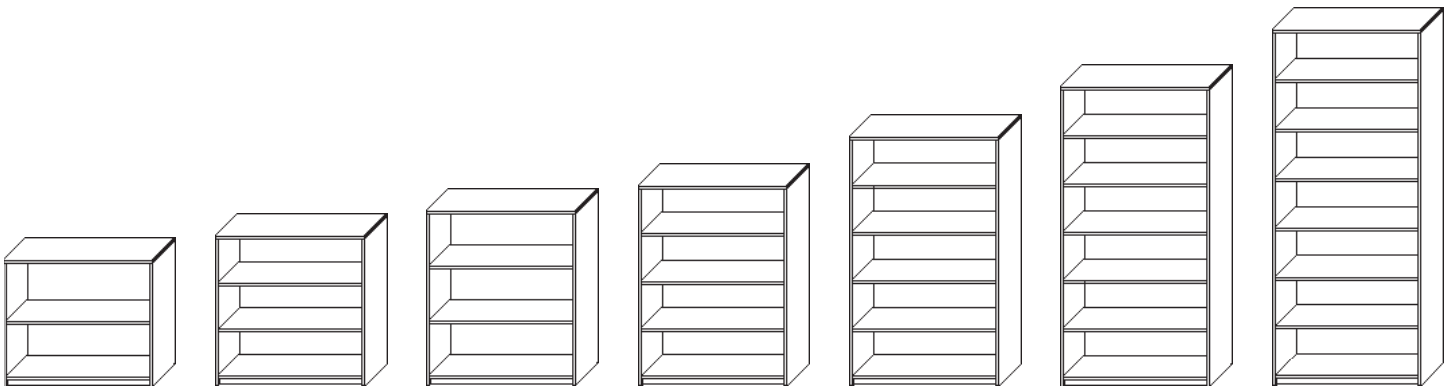

Bookcases

Model Number	Depth	Width	Height	List	Shelves	Notes
CP-BC1230-30	12	30	30	$475	1	• For hinged doors on bottom two shelves add $263 • Locks add $88 per lock • Designer pulls add $27 per pull • For doors that will have binders behind them order 16" deep bookcase otherwise they wont fit • Custom sizes available
CP-BC1236-30	12	36	30	$580	1	
CP-BC1630-30	16	30	30	$615	1	
CP-BC1636-30	16	36	30	$670	1	
CP-BC1230-36	12	30	36	$660	2	
CP-BC1236-36	12	36	36	$750	2	
CP-BC1630-36	16	30	36	$765	2	
CP-BC1636-36	16	36	36	$830	2	
CP-BC1230-42	12	30	42	$695	2	
CP-BC1236-42	12	36	42	$770	2	
CP-BC1630-42	16	30	42	$780	2	
CP-BC1636-42	16	36	42	$860	2	
CP-BC1230-48	12	30	48	$705	3	
CP-BC1236-48	12	36	48	$830	3	
CP-BC1630-48	16	30	48	$790	3	
CP-BC1636-48	16	36	48	$875	3	
CP-BC1230-60	12	30	60	$895	4	
CP-BC1236-60	12	36	60	$905	4	
CP-BC1630-60	16	30	60	$1025	4	
CP-BC1636-60	16	36	60	$1075	4	
CP-BC1230-72	12	30	72	$1060	5	
CP-BC1236-72	12	36	72	$1205	5	
CP-BC1630-72	16	30	72	$1185	5	
CP-BC1636-72	16	36	72	$1265	5	
CP-BC1230-84	12	30	84	$1205	6	
CP-BC1236-84	12	36	84	$1425	6	
CP-BC1630-84	16	30	84	$1345	6	
CP-BC1636-84	16	36	84	$1630	6