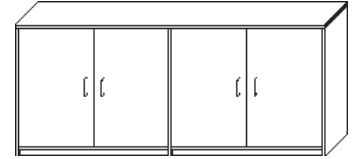

BOOKCASES

Lateral Bookcases

Model Number	Depth	Width	Height	List	Shelves	Notes
CP-LBC1260-30	12	60	30	$865	1 per side	• For touch latch doors add $263 • Doors add $522 • Locks add $88 per lock Designer pulls add $27 per pull For doors that will have binders behind them order 16" deep bookcase otherwise they wont fit • Custom sizes available
CP-LBC1272-30	12	72	30	$995	1 per side	
CP-LBC1660-30	16	60	30	$1015	1 per side	
CP-LBC1672-30	16	72	30	$1130	1 per side	
CP-LBC1260-36	12	60	36	$1170	2 per side	
CP-LBC1272-36	12	72	36	$1325	2 per side	
CP-LBC1660-36	16	60	36	$1330	2 per side	
CP-LBC1672-36	16	72	36	$1545	2 per side	
CP-LBC1260-42	12	60	42	$1210	2 per side	
CP-LBC1272-42	12	72	42	$1355	2 per side	
CP-LBC1660-42	16	60	42	$1375	2 per side	
CP-LBC1672-42	16	72	42	$1585	2 per side	
CP-LBC1260-48	12	60	48	$1280	3 per side	
CP-LBC1272-48	12	72	48	$1500	3 per side	
CP-LBC1660-48	16	60	48	$1490	3 per side	
CP-LBC1672-48	16	72	48	$1670	3 per side	
CP-LBC1260-60	12	60	60	$1675	4 per side	
CP-LBC1272-60	12	72	60	$1895	4 per side	
CP-LBC1660-60	16	60	60	$1960	4 per side	
CP-LBC1672-60	16	72	60	$2215	4 per side	
CP-LBC1260-72	12	60	72	$1965	5 per side	
CP-LBC1660-72	16	60	72	$2345	5 per side