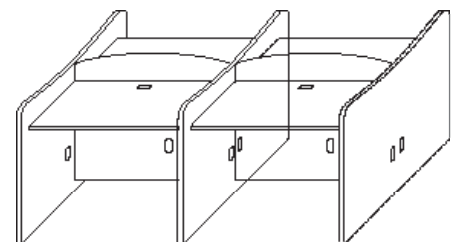

STUDY CARRELS

Study Carrel

Model Number	Depth	Width	Height	List	Notes
SC-STUD-2436-48	24	36	48	$1280	• Grommet add $40
SC-STUD-2436-60	24	36	60	$1340	• Custom sizes available
SC-STUD-3036-48	30	36	48	$1410	
SC-STUD-3036-60	30	36	60	$1470	
SC-STUD-3042-48	30	42	48	$1530	
SC-STUD-3042-60	30	42	60	$1600	

Curved Study Carrel

Model Number	Depth	Width	Height	List	Notes
SC-STUD-2436-48-C	24	36	48	$1530	• Grommet add $40
SC-STUD-2436-60-C	24	36	60	$1600	• Custom sizes available
SC-STUD-3036-48-C	30	36	48	$1660	
SC-STUD-3036-60-C	30	36	60	$1715	
SC-STUD-3042-48-C	30	42	48	$1785	
SC-STUD-3042-60-C	30	42	60	$1845	

Study Carrel With Fixed Shelf

Model Number	Depth	Width	Height	List	Notes
SC-STUDFS-2436-48	24	36	48	$1470	• Grommet add $40
SC-STUDFS-2436-60	24	36	60	$1530	• Custom sizes available
SC-STUDFS-3036-48	30	36	48	$1600	
SC-STUDFS-3036-60	30	36	60	$1660	
SC-STUDFS-3042-48	30	42	48	$1715	
SC-STUDFS-3042-60	30	42	60	$1785	

Curved Study Carrel With Fixed Shelf

Model Number	Depth	Width	Height	List	Notes
SC-STUDFS-2436-48-C	24	36	48	$1715	• Grommet add $40
SC-STUDFS-2436-60-C	24	36	60	$1785	• Custom sizes available
SC-STUDFS-3036-48-C	30	36	48	$1845	
SC-STUDFS-3036-60-C	30	36	60	$1910	
SC-STUDFS-3042-48-C	30	42	48	$1965	
SC-STUDFS-3042-60-C	30	42	60	$2035	

Study Carrel Starter Kit

Model Number	Depth	Width	Height	List	Notes
SC-START-5936-36	59	36 38	36	$2150	• Comes with run-through grommets on every surface

Study Carrel Add-on Kit

Model Number	Depth	Width	Height	List	Notes
SC-ADDON-5935-36	59	35 15	36	$1620	• Comes with run-through grommets on every surface

Add-on kit comes with 1 modesty, 2 work surfaces, and 1 end panel