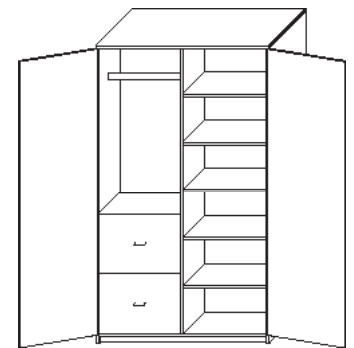

1/2 Split Two Door Wardrobe With Built In File/File

Model Number	Depth	Width	Height	List	Shelves	Notes
CP-TDWRFF-2430-66	24	30	66	$2345	4	• Specify right or left for shelves
CP-TDWRFF-2436-66	24	36	66	$2545	4	• Locks add $88 per lock
CP-TDWRFF-2430-72	24	30	72	$2400	5	• Designer pulls add $27 per pull
CP-TDWRFF-2436-72	24	36	72	$2590	5	• Closet rod included
CP-TDWRFF-2442-72	24	42	72	$2610	5	• Custom sizes available