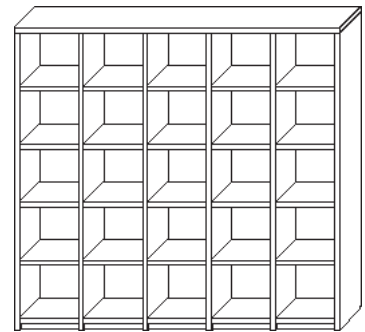

3/4' Mobile Storage Cubbies

Model Number	Depth	Width	Height	List	Notes
CP-CUB-1560-4X4-M	15	60	60	$2345	• Coat hook add $27 per hook
CP-CUB-1575-5X5-M	15	75	75	$3675	• Custom sizes available