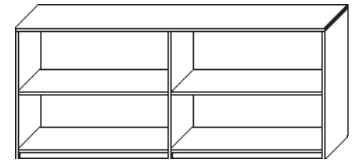

Lateral Bookcases

Model Number	Depth	Width	Height	List	Shelves	Notes
CP-LBC1260-30	12	60	30	$865	1 per side	• For touch latch doors add $263 • Doors add $522 • Locks add $88 per lock Designer pulls add $27 per pull For doors that will have binders behind them order 16" deep bookcase otherwise they wont fit • Custom sizes available
CP-LBC1272-30	12	72	30	$995	1 per side	
CP-LBC1660-30	16	60	30	$1015	1 per side	
CP-LBC1672-30	16	72	30	$1130	1 per side	
CP-LBC1260-36	12	60	36	$1170	2 per side	
CP-LBC1272-36	12	72	36	$1325	2 per side	
CP-LBC1660-36	16	60	36	$1330	2 per side	
CP-LBC1672-36	16	72	36	$1545	2 per side	
CP-LBC1260-42	12	60	42	$1210	2 per side	
CP-LBC1272-42	12	72	42	$1355	2 per side	
CP-LBC1660-42	16	60	42	$1375	2 per side	
CP-LBC1672-42	16	72	42	$1585	2 per side	
CP-LBC1260-48	12	60	48	$1280	3 per side	
CP-LBC1272-48	12	72	48	$1500	3 per side	
CP-LBC1660-48	16	60	48	$1490	3 per side	
CP-LBC1672-48	16	72	48	$1670	3 per side	
CP-LBC1260-60	12	60	60	$1675	4 per side	
CP-LBC1272-60	12	72	60	$1895	4 per side	
CP-LBC1660-60	16	60	60	$1960	4 per side	
CP-LBC1672-60	16	72	60	$2215	4 per side	
CP-LBC1260-72	12	60	72	$1965	5 per side	
CP-LBC1660-72	16	60	72	$2345	5 per side