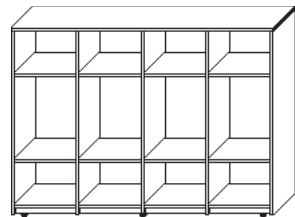

11/8' Storage Cubbies

Model Number	Depth	Width	Height	List	Notes
CP-CUB-1572-4X4	15	72	72	$3305	• Coat hook add $27 per hook
CP-CUB-1590-5X5	15	90	84	$5590	• Custom Sizes Available

Preschool

3/4' Mobile Wardrobe Cubbies

Model Number	Depth	Width	Height	List	Notes
CP-CUBWR-PRE-2060	20	60	46 5/8	$2760	• Coat hook add $27 per hook
CP-CUBWR-ELE-2060	20	60	46 5/8	$2760	• Custom sizes available