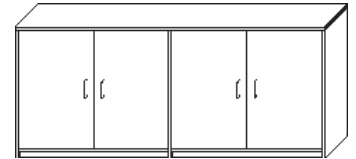

Lateral Bookcases

Model Number	Depth	Width	Height	List	Shelves	Notes
CP-LBC1260-30	12	60	30	$865	1 per side	• For touch latch doors add $263 • Doors add $522 • Locks add $88 per lock Designer pulls add $27 per pull For doors that will have binders behind them order 16" deep bookcase otherwise they wont fit • Custom sizes available
CP-LBC1272-30	12	72	30	$995	1 per side	
CP-LBC1660-30	16	60	30	$1015	1 per side	
CP-LBC1672-30	16	72	30	$1130	1 per side	
CP-LBC1260-36	12	60	36	$1170	2 per side	
CP-LBC1272-36	12	72	36	$1325	2 per side	
CP-LBC1660-36	16	60	36	$1330	2 per side	
CP-LBC1672-36	16	72	36	$1545	2 per side	
CP-LBC1260-42	12	60	42	$1210	2 per side	
CP-LBC1272-42	12	72	42	$1355	2 per side	
CP-LBC1660-42	16	60	42	$1375	2 per side	
CP-LBC1672-42	16	72	42	$1585	2 per side	
CP-LBC1260-48	12	60	48	$1280	3 per side	
CP-LBC1272-48	12	72	48	$1500	3 per side	
CP-LBC1660-48	16	60	48	$1490	3 per side	
CP-LBC1672-48	16	72	48	$1670	3 per side	
CP-LBC1260-60	12	60	60	$1675	4 per side	
CP-LBC1272-60	12	72	60	$1895	4 per side	
CP-LBC1660-60	16	60	60	$1960	4 per side	
CP-LBC1672-60	16	72	60	$2215	4 per side	
CP-LBC1260-72	12	60	72	$1965	5 per side	
CP-LBC1660-72	16	60	72	$2345	5 per side