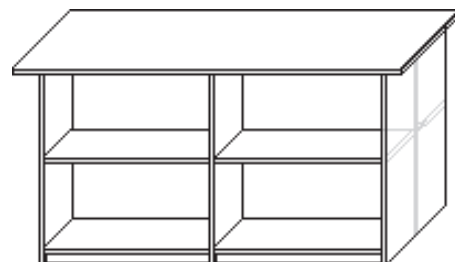

Open Workstation

Model Number	D	W	H	List	Work Surface	Notes
WS-2448-29	24	48	29	$1490	36 x 60	• Casters add $122 • Custom sizes available
WS-3048-29	30	48	29	$1530	42 x 60	
WS-3648-29	36	48	29	$1610	48 x 60	
WS-2460-29	24	60	29	$1660	36 x 72	
WS-3060-29	30	60	29	$1610	42 x 72	
WS-3660-29	36	60	29	$1765	48 x 72	
WS-2448-42	24	48	42	$1490	36 x 60	
WS-3048-42	30	48	42	$1530	42 x 60	
WS-3648-42	36	48	42	$1610	48 x 60	
WS-2460-42	24	60	42	$1660	36 x 72	
WS-3060-42	30	60	42	$1610	42 x 72	
WS-3660-42	36	60	42	$1765	48 x 72