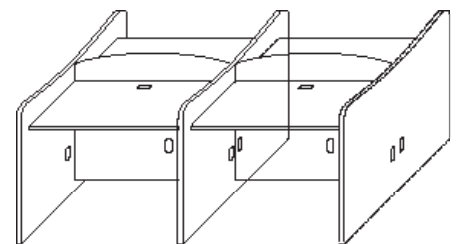

STUDY CARRELS

Study Carrel

Model Number	Depth	Width	Height	List	Notes
SC-STUD-2436-48	24	36	48	$1280	• Grommet add $40
SC-STUD-2436-60	24	36	60	$1340	• Custom sizes available
SC-STUD-3036-48	30	36	48	$1410	
SC-STUD-3036-60	30	36	60	$1470	
SC-STUD-3042-48	30	42	48	$1530	
SC-STUD-3042-60	30	42	60	$1600	

Curved Study Carrel

Model Number	Depth	Width	Height	List	Notes
SC-STUD-2436-48-C	24	36	48	$1530	• Grommet add $40
SC-STUD-2436-60-C	24	36	60	$1600	• Custom sizes available
SC-STUD-3036-48-C	30	36	48	$1660	
SC-STUD-3036-60-C	30	36	60	$1715	
SC-STUD-3042-48-C	30	42	48	$1785	
SC-STUD-3042-60-C	30	42	60	$1845	

Study Carrel With Fixed Shelf

Model Number	Depth	Width	Height	List	Notes
SC-STUDFS-2436-48	24	36	48	$1470	• Grommet add $40
SC-STUDFS-2436-60	24	36	60	$1530	• Custom sizes available
SC-STUDFS-3036-48	30	36	48	$1600	
SC-STUDFS-3036-60	30	36	60	$1660	
SC-STUDFS-3042-48	30	42	48	$1715	
SC-STUDFS-3042-60	30	42	60	$1785	

Curved Study Carrel With Fixed Shelf

Model Number	Depth	Width	Height	List	Notes
SC-STUDFS-2436-48-C	24	36	48	$1715	• Grommet add $40
SC-STUDFS-2436-60-C	24	36	60	$1785	• Custom sizes available
SC-STUDFS-3036-48-C	30	36	48	$1845	
SC-STUDFS-3036-60-C	30	36	60	$1910	
SC-STUDFS-3042-48-C	30	42	48	$1965	
SC-STUDFS-3042-60-C	30	42	60	$2035	

Study Carrel Starter Kit

Model Number	Depth	Width	Height	List	Notes
SC-START-5936-36	59	36 38	36	$2150	• Comes with run-through grommets on every surface

Study Carrel Add-on Kit

Model Number	Depth	Width	Height	List	Notes
SC-ADDON-5935-36	59	35 15	36	$1620	• Comes with run-through grommets on every surface

Add-on kit comes with 1 modesty, 2 work surfaces, and 1 end panel