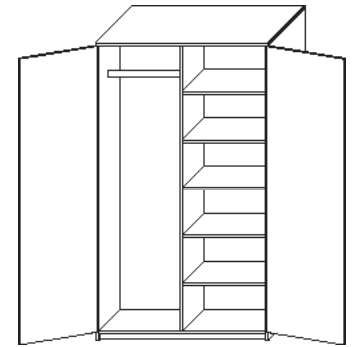

1/2 Split Two Door Wardrobe

Model Number	Depth	Width	Height	List	Shelves	Notes
CP-TDWR-2430-66	24	30	66	$1975	4	• Specify right or left for shelves
CP-TDWR-2436-66	24	36	66	$2175	4	• Locks add $88 per lock
CP-TDWR-2430-72	24	30	72	$2030	5	• Designer pulls add $27 per pull
CP-TDWR-2436-72	24	36	72	$2215	5	• Closet rod included
CP-TDWR-2442-72	24	42	72	$2235	5	• Custom sizes available