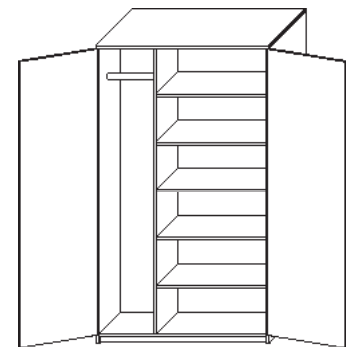

1/3 Split Two Door Wardrobe

Model Number	Depth	Width	Height	List	Shelves	Notes
CP-1/3WR-2430-66	24	30	66	$1975	4	• Specify right or left for shelves
CP-1/3WR-2436-66	24	36	66	$2175	4	• Locks add $88 per lock
CP-1/3WR-2430-72	24	30	72	$2030	5	• Designer pulls add $27 per pull
CP-1/3WR-2436-72	24	36	72	$2215	5	• Closet rod included
CP-1/3WR-2442-72	24	42	72	$2235	5	• Custom sizes available