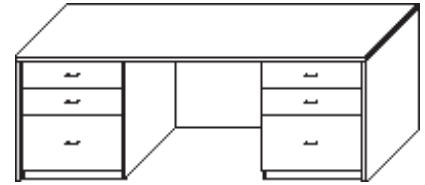

Double Pedestal Teacher's Desk Shell

Model Number	Depth	Width	Height	List	Notes
SC-DSBBF2460-2	24	60	29	$1945	• Full modesty included
SC-DSBBF2466-2	24	66	29	$1960	• Locks add $88 per
SC-DSBBF2472-2	24	72	29	$1975	• Designer pulls add $27 per
SC-DSBBF3060-2	30	60	29	$1935	• Grommet add $40
SC-DSBBF3066-2	30	66	29	$1945	• Plastic pencil drawer add $114
SC-DSBBF3072-2	30	72	29	$1980	• Custom sizes available
SC-DSBBF3666-2	36	66	29	$2065	
SC-DSBBF3672-2	36	72	29	$2085	

Model Number	Depth	Width	Height	List	Notes
SC-DSFF2460-2	24	60	29	$1945	• Full modesty included
SC-DSFF2466-2	24	66	29	$1960	• Locks add $88 per
SC-DSFF2472-2	24	72	29	$1975	• Designer pulls add $27 per
SC-DSFF3060-2	30	60	29	$1935	• Grommet add $40
SC-DSFF3066-2	30	66	29	$1945	• Plastic pencil drawer add $114
SC-DSFF3072-2	30	72	29	$1980	• Custom sizes available
SC-DSFF3666-2	36	66	29	$2065	
SC-DSFF3672-2	36	72	29	$2085	

Model Number	Depth	Width	Height	List	Notes
SC-DSCOM2460-2	24	60	29	$1945	• Specify BBF right or left
SC-DSCOM2466-2	24	66	29	$1960	• Full modesty included
SC-DSCOM2472-2	24	72	29	$1975	• Locks add $88 per
SC-DSCOM3060-2	30	60	29	$1935	• Designer pulls add $27 per
SC-DSCOM3066-2	30	66	29	$1945	• Grommet add $40
SC-DSCOM3072-2	30	72	29	$1980	• Plastic pencil drawer add $114
SC-DSCOM3666-2	36	66	29	$2065	• Custom sizes available
SC-DSCOM3672-2	36	72	29	$2085