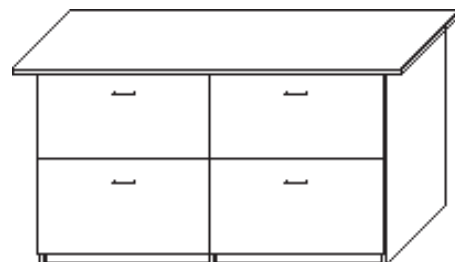

4 Drawer Workstation

Model Number	D	W	H	List	Work Surface	Notes
4WS-4048-29	40	48	29	$3235	48 x 60	• Locks add $88 per • Casters add $122 • Designer pulls add $27 per • Custom sizes available
4WS-4060-29	40	60	29	$7150	48 x 72	
4WS-4048-42	40	48	42	$3990	48 x 60	
4WS-4060-42	40	60	42	$7235	48 x 72