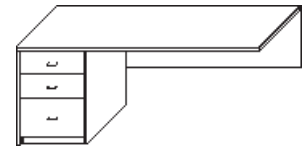

Full Pedestal Return Shell

Model Number	Depth	Width	Height	List	Notes
CP-RSBBF2436	24	36	29	$1260	• Specify right or left for single pedestal • Modesty is 19.5" For full modesty add $128 • Locks add $88 per lock • Designer pulls add $27 per pull • Custom sizes available
CP-RSBBF2442	24	42	29	$1270	
CP-RSBBF2448	24	48	29	$1295	
CP-RSBBF2460	24	60	29	$1345	
CP-RSBBF2466	24	66	29	$1375	
CP-RSBBF2472	24	72	29	$1465