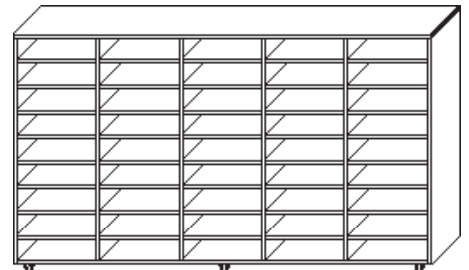

Mobile Paper Sorter

Model Number	Depth	Width	Height	List	Notes
MPS-2048-29-4	20	48	29	$1805	• 1/4" MDF black shelves
MPS-2060-29-5	20	60	29	$2035	• Custom sizes available
MPS-2072-29-6	20	72	29	$2265	
MPS-2448-29-4	24	48	29	$1925	
MPS-2460-29-5	24	60	29	$2170	
MPS-2472-29-6	24	72	29	$2430	
MPS-2048-42-4	20	48	42	$1805	
MPS-2060-42-5	20	60	42	$2035	
MPS-2072-42-6	20	72	42	$2265	
MPS-2448-42-4	24	48	42	$1925	
MPS-2460-42-5	24	60	42	$2170	
MPS-2472-42-6	24	72	42	$2430