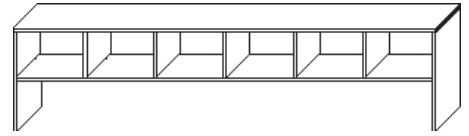

PAPER SORTERS

Desk Top Paper Sorter

Model Number	Depth	Width	Height	List	Notes
DTPS-1248-4	12	48	12	$905	For full modesty add $135
DTPS-1260-5	12	60	12	$980	• Custom sizes available
DTPS-1272-6	12	72	12	$1090