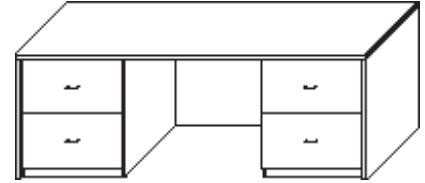

Double Pedestal Teacher's Desk Shell

Model Number	Depth	Width	Height	List	Notes
SC-DSBBF2460-2	24	60	29	$1945	• Full modesty included
SC-DSBBF2466-2	24	66	29	$1960	• Locks add $88 per
SC-DSBBF2472-2	24	72	29	$1975	• Designer pulls add $27 per
SC-DSBBF3060-2	30	60	29	$1935	• Grommet add $40
SC-DSBBF3066-2	30	66	29	$1945	• Plastic pencil drawer add $114
SC-DSBBF3072-2	30	72	29	$1980	• Custom sizes available
SC-DSBBF3666-2	36	66	29	$2065	
SC-DSBBF3672-2	36	72	29	$2085	

Model Number	Depth	Width	Height	List	Notes
SC-DSFF2460-2	24	60	29	$1945	• Full modesty included
SC-DSFF2466-2	24	66	29	$1960	• Locks add $88 per
SC-DSFF2472-2	24	72	29	$1975	• Designer pulls add $27 per
SC-DSFF3060-2	30	60	29	$1935	• Grommet add $40
SC-DSFF3066-2	30	66	29	$1945	• Plastic pencil drawer add $114
SC-DSFF3072-2	30	72	29	$1980	• Custom sizes available
SC-DSFF3666-2	36	66	29	$2065	
SC-DSFF3672-2	36	72	29	$2085	

Model Number	Depth	Width	Height	List	Notes
SC-DSCOM2460-2	24	60	29	$1945	• Specify BBF right or left
SC-DSCOM2466-2	24	66	29	$1960	• Full modesty included
SC-DSCOM2472-2	24	72	29	$1975	• Locks add $88 per
SC-DSCOM3060-2	30	60	29	$1935	• Designer pulls add $27 per
SC-DSCOM3066-2	30	66	29	$1945	• Grommet add $40
SC-DSCOM3072-2	30	72	29	$1980	• Plastic pencil drawer add $114
SC-DSCOM3666-2	36	66	29	$2065	• Custom sizes available
SC-DSCOM3672-2	36	72	29	$2085