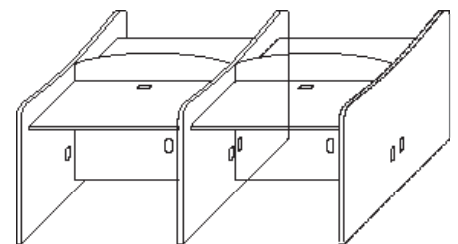

Curved Study Carrel

Model Number	Depth	Width	Height	List	Notes
SC-STUD-2436-48-C	24	36	48	$1530	• Grommet add $40 • Custom sizes available
SC-STUD-2436-60-C	24	36	60	$1600	
SC-STUD-3036-48-C	30	36	48	$1660	
SC-STUD-3036-60-C	30	36	60	$1715	
SC-STUD-3042-48-C	30	42	48	$1785	
SC-STUD-3042-60-C	30	42	60	$1845	

Study Carrel With Fixed Shelf

Model Number	Depth	Width	Height	List	Notes
SC-STUDFS-2436-48	24	36	48	$1470	• Grommet add $40 • Custom sizes available
SC-STUDFS-2436-60	24	36	60	$1530	
SC-STUDFS-3036-48	30	36	48	$1600	
SC-STUDFS-3036-60	30	36	60	$1660	
SC-STUDFS-3042-48	30	42	48	$1715	
SC-STUDFS-3042-60	30	42	60	$1785	

Curved Study Carrel With Fixed Shelf

Model Number	Depth	Width	Height	List	Notes
SC-STUDFS-2436-48-C	24	36	48	$1715	• Grommet add $40 • Custom sizes available
SC-STUDFS-2436-60-C	24	36	60	$1785	
SC-STUDFS-3036-48-C	30	36	48	$1845	
SC-STUDFS-3036-60-C	30	36	60	$1910	
SC-STUDFS-3042-48-C	30	42	48	$1965	
SC-STUDFS-3042-60-C	30	42	60	$2035	

Study Carrel Starter Kit

Model Number	Depth	Width	Height	List	Notes
SC-START-5936-36	59	36 38	36	$2150	• Comes with run-through grommets on every surface

Study Carrel Add-on Kit

Model Number	Depth	Width	Height	List	Notes
SC-ADDON-5935-36	59	35 15	36	$1620	• Comes with run-through grommets on every surface

Add-on kit comes with 1 modesty, 2 work surfaces, and 1 end panel