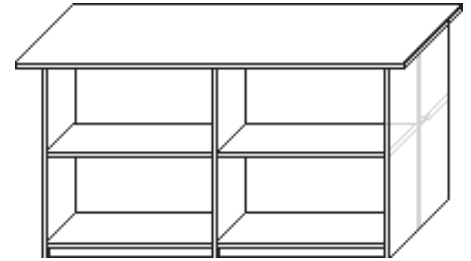

Open Workstation

Model Number	D	W	H	List	Work Surface	Notes
WS-2448-29	24	48	29	$1490	36 x 60	• Casters add $122 • Custom sizes available
WS-3048-29	30	48	29	$1530	42 x 60	
WS-3648-29	36	48	29	$1610	48 x 60	
WS-2460-29	24	60	29	$1660	36 x 72	
WS-3060-29	30	60	29	$1610	42 x 72	
WS-3660-29	36	60	29	$1765	48 x 72	
WS-2448-42	24	48	42	$1490	36 x 60	
WS-3048-42	30	48	42	$1530	42 x 60	
WS-3648-42	36	48	42	$1610	48 x 60	
WS-2460-42	24	60	42	$1660	36 x 72	
WS-3060-42	30	60	42	$1610	42 x 72	
WS-3660-42	36	60	42	$1765	48 x 72