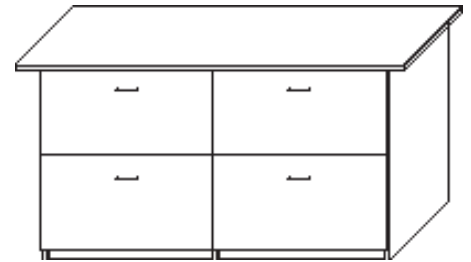

4 Drawer Workstation

Model Number	D	W	H	List	Work Surface	Notes
4WS-4048-29	40	48	29	$3235	48 x 60	• Locks add $88 per • Casters add $122 • Designer pulls add $27 per • Custom sizes available
4WS-4060-29	40	60	29	$7150	48 x 72	
4WS-4048-42	40	48	42	$3990	48 x 60	
4WS-4060-42	40	60	42	$7235	48 x 72