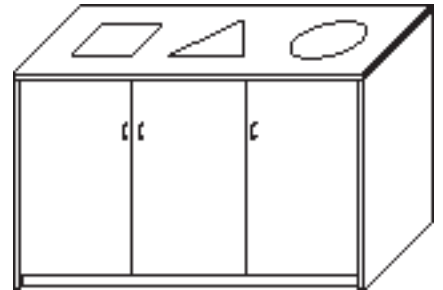

Top Access Recycle Center

Model Number	Depth	Width	Height	List	Notes
TARC-2448	24	48	36	$1990	• Cut outs for top access customizable
TARC-2460	24	60	36	$2250	• Designer pulls add $27 per • PVC Tape For Openings add $364 • Custom sizes available