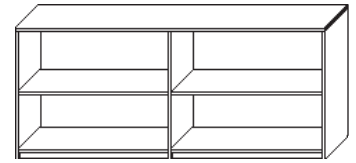

BOOKCASES

Lateral Bookcases

Model Number	Depth	Width	Height	List	Shelves	Notes
CP-LBC1260-30	12	60	30	$865	1 per side	• For touch latch doors add $263
CP-LBC1272-30	12	72	30	$995	1 per side	• Doors add $522
CP-LBC1660-30	16	60	30	$1015	1 per side	• Locks add $88 per lock
CP-LBC1672-30	16	72	30	$1130	1 per side	• Designer pulls add $27 per pull
CP-LBC1260-36	12	60	36	$1170	2 per side	• For doors that will have binders behind them order 16" deep bookcase otherwise they wont fit
CP-LBC1272-36	12	72	36	$1325	2 per side	
CP-LBC1660-36	16	60	36	$1330	2 per side	
CP-LBC1672-36	16	72	36	$1545	2 per side	• Custom sizes available
CP-LBC1260-42	12	60	42	$1210	2 per side	
CP-LBC1272-42	12	72	42	$1355	2 per side	
CP-LBC1660-42	16	60	42	$1375	2 per side	
CP-LBC1672-42	16	72	42	$1585	2 per side	
CP-LBC1260-48	12	60	48	$1280	3 per side	
CP-LBC1272-48	12	72	48	$1500	3 per side	
CP-LBC1660-48	16	60	48	$1490	3 per side	
CP-LBC1672-48	16	72	48	$1670	3 per side	
CP-LBC1260-60	12	60	60	$1675	4 per side	
CP-LBC1272-60	12	72	60	$1895	4 per side	
CP-LBC1660-60	16	60	60	$1960	4 per side	
CP-LBC1672-60	16	72	60	$2215	4 per side	
CP-LBC1260-72	12	60	72	$1965	5 per side	
CP-LBC1660-72	16	60	72	$2345	5 per side