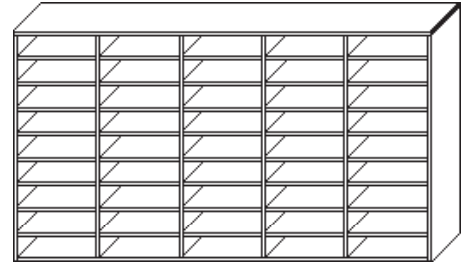

Paper Sorter

Model Number	Depth	Width	Height	List	Notes
PS-2048-29-4	20	48	29	$1550	• 1/4" MDF black shelves
PS-2060-29-5	20	60	29	$1785	• Custom sizes available
PS-2072-29-6	20	72	29	$2020	
PS-2448-29-4	24	48	29	$1675	
PS-2460-29-5	24	60	29	$1920	
PS-2472-29-6	24	72	29	$2170	
PS-2048-42-4	20	48	42	$1550	
PS-2060-42-5	20	60	42	$1785	
PS-2072-42-6	20	72	42	$2020	
PS-2448-42-4	24	48	42	$1675	
PS-2460-42-5	24	60	42	$1920	
PS-2472-42-6	24	72	42	$2170