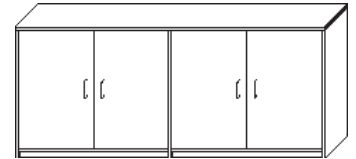

BOOKCASES

Lateral Bookcases

Model Number	Depth	Width	Height	List	Shelves	Notes
CP-LBC1260-30	12	60	30	$865	1 per side	• For touch latch doors add $263
CP-LBC1272-30	12	72	30	$995	1 per side	• Doors add $522
CP-LBC1660-30	16	60	30	$1015	1 per side	• Locks add $88 per lock
CP-LBC1672-30	16	72	30	$1130	1 per side	• Designer pulls add $27 per pull
CP-LBC1260-36	12	60	36	$1170	2 per side	• For doors that will have binders behind them order 16" deep bookcase otherwise they wont fit
CP-LBC1272-36	12	72	36	$1325	2 per side	
CP-LBC1660-36	16	60	36	$1330	2 per side	
CP-LBC1672-36	16	72	36	$1545	2 per side	• Custom sizes available
CP-LBC1260-42	12	60	42	$1210	2 per side	
CP-LBC1272-42	12	72	42	$1355	2 per side	
CP-LBC1660-42	16	60	42	$1375	2 per side	
CP-LBC1672-42	16	72	42	$1585	2 per side	
CP-LBC1260-48	12	60	48	$1280	3 per side	
CP-LBC1272-48	12	72	48	$1500	3 per side	
CP-LBC1660-48	16	60	48	$1490	3 per side	
CP-LBC1672-48	16	72	48	$1670	3 per side	
CP-LBC1260-60	12	60	60	$1675	4 per side	
CP-LBC1272-60	12	72	60	$1895	4 per side	
CP-LBC1660-60	16	60	60	$1960	4 per side	
CP-LBC1672-60	16	72	60	$2215	4 per side	
CP-LBC1260-72	12	60	72	$1965	5 per side	
CP-LBC1660-72	16	60	72	$2345	5 per side