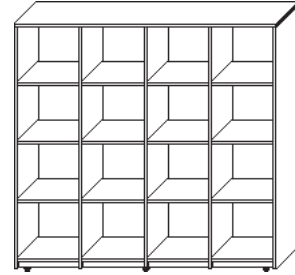

CUBBIES

3/4' Storage Cubbies

Model Number	Depth	Width	Height	List	Notes
CP-CUB-1560-4X4	15	60	60	$2345	• Coat hook add $27 per hook
CP-CUB-1575-5X5	15	75	75	$3675	• Custom Sizes Available