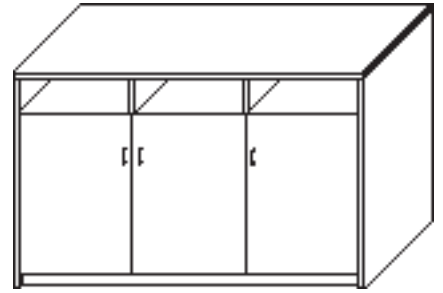

RECYCLE CENTERS

Front Access Recycle Center

Model Number	Depth	Width	Height	List	Notes
FARC-2448	24	48	36	$1615	• Designer pulls add $27 per
FARC-2460	24	60	36	$1875	• Custom sizes available