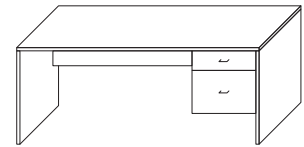

3/4 Pedestal Desk Shell

Model Number	Depth	Width	Height	List	Notes
CP-DSBF2448	24	48	29	$975	- Modesty is 19.5". For full modesty add $123 - Double pedestal add $436 - Specify right or left for single pedestal - Locks add $85 per lock - Designer pulls add $26 per pull - Custom sizes available
CP-DSBF2460	24	60	29	$1,035	
CP-DSBF2466	24	66	29	$1,070	
CP-DSBF2472	24	72	29	$1,100	
CP-DSBF3048	30	48	29	$1,040	
CP-DSBF3060	30	60	29	$1,060	
CP-DSBF3066	30	66	29	$1,070	
CP-DSBF3072	30	72	29	$1,120	
CP-DSBF3666	36	66	29	$1,185	
CP-DSBF3672	36	72	29	$1,190	

shown with additional pedestal

Full Pedestal Desk Shell

Model Number	Depth	Width	Height	List	Notes
CP-DSBBF2448	24	48	29	$1,245	- Specify right or left for single pedestal - Double pedestal add $436 (Specify box/box/file or file/file) - Full modesty included - Locks add $85 per lock - Designer pulls add $26 per pull - Custom sizes available
CP-DSBBF2460	24	60	29	$1,420	
CP-DSBBF2466	24	66	29	$1,435	
CP-DSBBF2472	24	72	29	$1,445	
CP-DSBBF3048	30	48	29	$1,380	
CP-DSBBF3060	30	60	29	$1,410	
CP-DSBBF3066	30	66	29	$1,420	
CP-DSBBF3072	30	72	29	$1,455	
CP-DSBBF3666	36	66	29	$1,540	
CP-DSBBF3672	36	72	29	$1,555