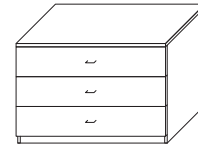

PEDESTALS

Free Standing Lateral File

Model Number	Depth	Width	Height	List	Notes
CP-LATFS30-2DR	20	30	29	$1,130	• 2 Drawer lock add $85,
CP-LATFS30-3DR	20	30	42	$1,595	• 3 Drawer add $129
CP-LATFS30-4DR	20	30	55	$2,080	• 4 Drawer add $170
CP-LATFS36-2DR	20	36	29	$1,155	• Designer pulls add $26
CP-LATFS36-3DR	20	36	42	$1,620	• Custom sizes available
CP-LATFS36-4DR	20	36	55	$2,090	• 30" And 36" filing will have two compartments that file FTB for letter and STS for legal
CP-LATFS42-2DR	20	42.5	29	$1,365	• 42.5" Filing will have three compartments that file FTB for letter and STS for legal
CP-LATFS42-3DR	20	42.5	42	$1,860	• 42.5" Filing comes with two pulls and two locks
CP-LATFS42-4DR	20	42.5	55	$2,545	• File and lateral drawers are designed for hanging folders. Use without hanging folders will void warranty

Cushions

Model Number	Height	Width	Thickness	List	Notes
CP-CUSH-PED	18	15 13/16	1 1/4	$395	• 1" Thick form on 1/4" backer
CP-CUSH-24-48	24	48	1 1/4	$395	• Custom sizes available

OPTION

For plywood drawers add **$233** for boxes and **$350** for files