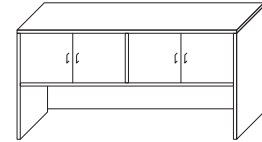

Desk Top Hutch With Doors

Model Number	Depth	Width	Height	List	Notes
CP-DTHD15-4837	15	48	37	$1,075	• Modesty is 19.5" For full modesty add $123 • Locks add $85 per lock • Designer pulls add $26 per pull • Custom sizes available
CP-DTHD15-6037	15	60	37	$1,210	
CP-DTHD15-7237	15	72	37	$1,345