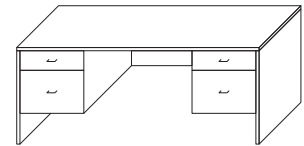

3/4 Pedestal Desk Shell

Model Number	Depth	Width	Height	List	Notes
CP-DSBF2448	24	48	29	$975	- Modesty is 19.5". For full modesty add $123 - Double pedestal add $436 - Specify right or left for single pedestal - Locks add $85 per lock - Designer pulls add $26 per pull - Custom sizes available
CP-DSBF2460	24	60	29	$1,035	
CP-DSBF2466	24	66	29	$1,070	
CP-DSBF2472	24	72	29	$1,100	
CP-DSBF3048	30	48	29	$1,040	
CP-DSBF3060	30	60	29	$1,060	
CP-DSBF3066	30	66	29	$1,070	
CP-DSBF3072	30	72	29	$1,120	
CP-DSBF3666	36	66	29	$1,185	
CP-DSBF3672	36	72	29	$1,190	

shown with additional pedestal

Full Pedestal Desk Shell

Model Number	Depth	Width	Height	List	Notes
CP-DSBBF2448	24	48	29	$1,245	- Specify right or left for single pedestal - Double pedestal add $436 (Specify box/box/file or file/file) - Full modesty included - Locks add $85 per lock - Designer pulls add $26 per pull - Custom sizes available
CP-DSBBF2460	24	60	29	$1,420	
CP-DSBBF2466	24	66	29	$1,435	
CP-DSBBF2472	24	72	29	$1,445	
CP-DSBBF3048	30	48	29	$1,380	
CP-DSBBF3060	30	60	29	$1,410	
CP-DSBBF3066	30	66	29	$1,420	
CP-DSBBF3072	30	72	29	$1,455	
CP-DSBBF3666	36	66	29	$1,540	
CP-DSBBF3672	36	72	29	$1,555