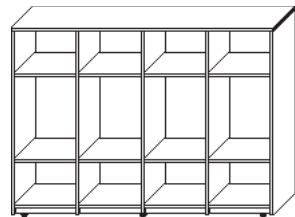

1 1/8" Storage Cubbies

Model Number	Depth	Width	Height	List	Notes
CP-CUB-1572-4X4	15	72	72	$3,180	• Coat hook add $26 per hook
CP-CUB-1590-5X5	15	90	84	$5,375	• Custom Sizes Available

Preschool

3/4" Mobile Wardrobe Cubbies

Model Number	Depth	Width	Height	List	Notes
CP-CUBWR-PRE-2060	20	60	46 5/8	$2,655	• Coat hook add $26 per hook
CP-CUBWR-ELE-2060	20	60	46 5/8	$2,655	• Custom sizes available