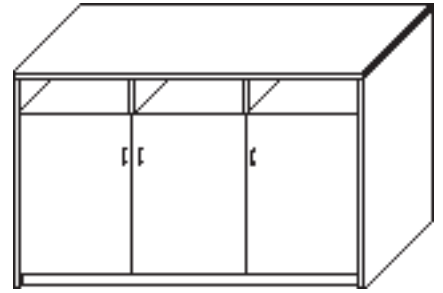

RECYCLE CENTERS

Front Access Recycle Center

Model Number	Depth	Width	Height	List	Notes
FARC-2448	24	48	36	$1,550	• Designer pulls add $26 per
FARC-2460	24	60	36	$1,805	• Custom sizes available