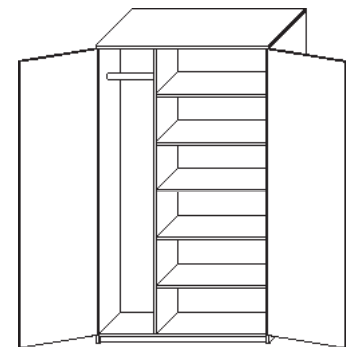

1/3 Split Two Door Wardrobe

Model Number	Depth	Width	Height	List	Shelves	Notes
CP-1/3WR-2430-66	24	30	66	$1,900	4	• Specify right or left for shelves
CP-1/3WR-2436-66	24	36	66	$2,090	4	• Locks add $85 per lock
CP-1/3WR-2430-72	24	30	72	$1,950	5	• Designer pulls add $26 per pull
CP-1/3WR-2436-72	24	36	72	$2,130	5	• Closet rod included
CP-1/3WR-2442-72	24	42	72	$2,150	5	• Custom sizes available