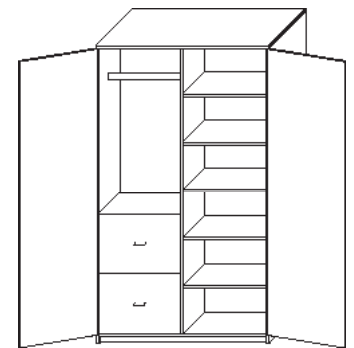

1/2 Split Two Door Wardrobe With Built In File/File

Model Number	Depth	Width	Height	List	Shelves	Notes
CP-TDWRFF-2430-66	24	30	66	$2,255	4	• Specify right or left for shelves
CP-TDWRFF-2436-66	24	36	66	$2,445	4	• Locks add $85 per lock
CP-TDWRFF-2430-72	24	30	72	$2,310	5	• Designer pulls add $26 per pull
CP-TDWRFF-2436-72	24	36	72	$2,490	5	• Closet rod included
CP-TDWRFF-2442-72	24	42	72	$2,510	5	• Custom sizes available