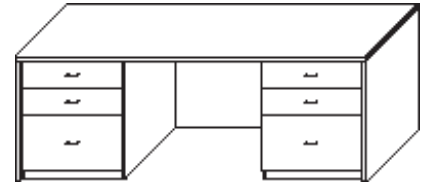

Double Pedestal Teacher's Desk Shell

Model Number	Depth	Width	Height	List	Notes
SC-DSBBF2460-2	24	60	29	$1,870	• Full modesty included
SC-DSBBF2466-2	24	66	29	$1,885	• Locks add $85 per
SC-DSBBF2472-2	24	72	29	$1,900	• Designer pulls add $26 per
SC-DSBBF3060-2	30	60	29	$1,860	• Grommet add $38
SC-DSBBF3066-2	30	66	29	$1,870	• Plastic pencil drawer add $110
SC-DSBBF3072-2	30	72	29	$1,905	• Custom sizes available
SC-DSBBF3666-2	36	66	29	$1,985	
SC-DSBBF3672-2	36	72	29	$2,005	

Model Number	Depth	Width	Height	List	Notes
SC-DSFF2460-2	24	60	29	$1,870	• Full modesty included
SC-DSFF2466-2	24	66	29	$1,885	• Locks add $85 per
SC-DSFF2472-2	24	72	29	$1,900	• Designer pulls add $26 per
SC-DSFF3060-2	30	60	29	$1,860	• Grommet add $38
SC-DSFF3066-2	30	66	29	$1,870	• Plastic pencil drawer add $110
SC-DSFF3072-2	30	72	29	$1,905	• Custom sizes available
SC-DSFF3666-2	36	66	29	$1,985	
SC-DSFF3672-2	36	72	29	$2,005	

Model Number	Depth	Width	Height	List	Notes
SC-DSCOM2460-2	24	60	29	$1,870	• Specify BBF right or left
SC-DSCOM2466-2	24	66	29	$1,885	• Full modesty included
SC-DSCOM2472-2	24	72	29	$1,900	• Locks add $85 per
SC-DSCOM3060-2	30	60	29	$1,860	• Designer pulls add $26 per
SC-DSCOM3066-2	30	66	29	$1,870	• Grommet add $38
SC-DSCOM3072-2	30	72	29	$1,905	• Plastic pencil drawer add $110
SC-DSCOM3666-2	36	66	29	$1,985	• Custom sizes available
SC-DSCOM3672-2	36	72	29	$2,005