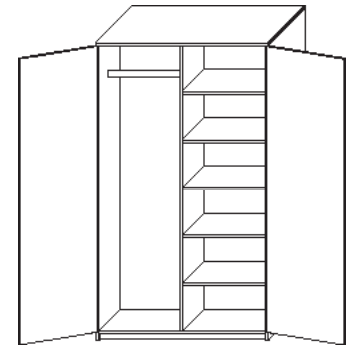

1/2 Split Two Door Wardrobe

Model Number	Depth	Width	Height	List	Shelves	Notes
CP-TDWR-2430-66	24	30	66	$1,900	4	• Specify right or left for shelves
CP-TDWR-2436-66	24	36	66	$2,090	4	• Locks add $85 per lock
CP-TDWR-2430-72	24	30	72	$1,950	5	• Designer pulls add $26 per pull
CP-TDWR-2436-72	24	36	72	$2,130	5	• Closet rod included
CP-TDWR-2442-72	24	42	72	$2,150	5	• Custom sizes available