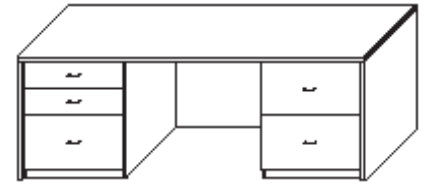

Double Pedestal Teacher's Desk Shell

Model Number	Depth	Width	Height	List	Notes
SC-DSBBF2460-2	24	60	29	$1,870	• Full modesty included
SC-DSBBF2466-2	24	66	29	$1,885	• Locks add $85 per
SC-DSBBF2472-2	24	72	29	$1,900	• Designer pulls add $26 per
SC-DSBBF3060-2	30	60	29	$1,860	• Grommet add $38
SC-DSBBF3066-2	30	66	29	$1,870	• Plastic pencil drawer add $110
SC-DSBBF3072-2	30	72	29	$1,905	• Custom sizes available
SC-DSBBF3666-2	36	66	29	$1,985	
SC-DSBBF3672-2	36	72	29	$2,005	

Model Number	Depth	Width	Height	List	Notes
SC-DSFF2460-2	24	60	29	$1,870	• Full modesty included
SC-DSFF2466-2	24	66	29	$1,885	• Locks add $85 per
SC-DSFF2472-2	24	72	29	$1,900	• Designer pulls add $26 per
SC-DSFF3060-2	30	60	29	$1,860	• Grommet add $38
SC-DSFF3066-2	30	66	29	$1,870	• Plastic pencil drawer add $110
SC-DSFF3072-2	30	72	29	$1,905	• Custom sizes available
SC-DSFF3666-2	36	66	29	$1,985	
SC-DSFF3672-2	36	72	29	$2,005	

Model Number	Depth	Width	Height	List	Notes
SC-DSCOM2460-2	24	60	29	$1,870	• Specify BBF right or left
SC-DSCOM2466-2	24	66	29	$1,885	• Full modesty included
SC-DSCOM2472-2	24	72	29	$1,900	• Locks add $85 per
SC-DSCOM3060-2	30	60	29	$1,860	• Designer pulls add $26 per
SC-DSCOM3066-2	30	66	29	$1,870	• Grommet add $38
SC-DSCOM3072-2	30	72	29	$1,905	• Plastic pencil drawer add $110
SC-DSCOM3666-2	36	66	29	$1,985	• Custom sizes available
SC-DSCOM3672-2	36	72	29	$2,005