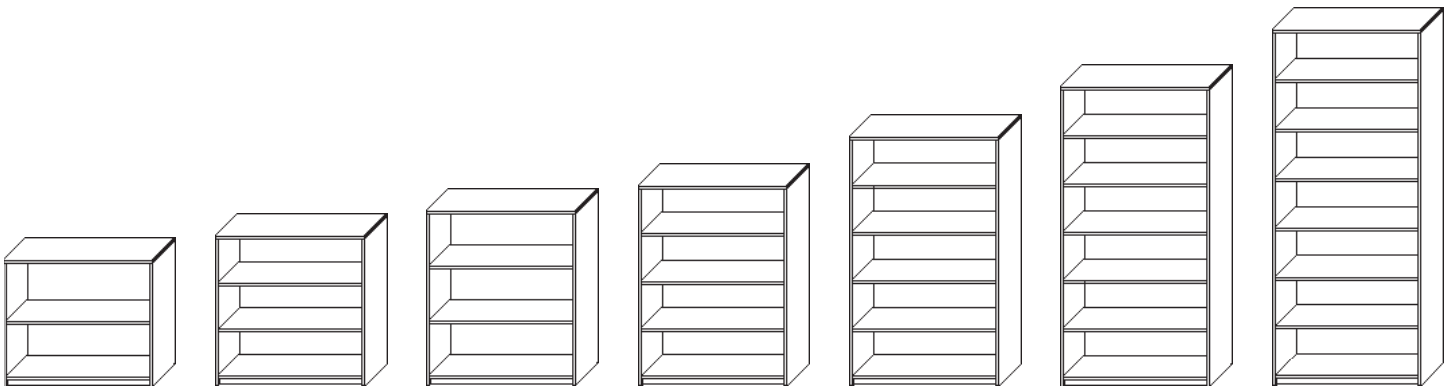

Bookcases

Model Number	Depth	Width	Height	List	Shelves	Notes
CP-BC1230-30	12	30	30	$455	1	• For hinged doors on bottom two shelves add $253 • Locks add $85 per lock • Designer pulls add $26 per pull • For doors that will have binders behind them order 16" deep bookcase otherwise they wont fit • Custom sizes available
CP-BC1236-30	12	36	30	$560	1	
CP-BC1630-30	16	30	30	$590	1	
CP-BC1636-30	16	36	30	$645	1	
CP-BC1230-36	12	30	36	$635	2	
CP-BC1236-36	12	36	36	$720	2	
CP-BC1630-36	16	30	36	$735	2	
CP-BC1636-36	16	36	36	$800	2	
CP-BC1230-42	12	30	42	$670	2	
CP-BC1236-42	12	36	42	$740	2	
CP-BC1630-42	16	30	42	$850	2	
CP-BC1636-42	16	36	42	$825	2	
CP-BC1230-48	12	30	48	$680	3	
CP-BC1236-48	12	36	48	$800	3	
CP-BC1630-48	16	30	48	$760	3	
CP-BC1636-48	16	36	48	$840	3	
CP-BC1230-60	12	30	60	$860	4	
CP-BC1236-60	12	36	60	$870	4	
CP-BC1630-60	16	30	60	$985	4	
CP-BC1636-60	16	36	60	$1,035	4	
CP-BC1230-72	12	30	72	$1,020	5	
CP-BC1236-72	12	36	72	$1,160	5	
CP-BC1630-72	16	30	72	$1,140	5	
CP-BC1636-72	16	36	72	$1,215	5	
CP-BC1230-84	12	30	84	$1,160	6	
CP-BC1236-84	12	36	84	$1,370	6	
CP-BC1630-84	16	30	84	$1,295	6	
CP-BC1636-84	16	36	84	$1,565	6