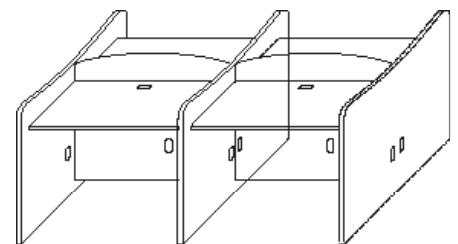

Curved Study Carrel

Model Number	Depth	Width	Height	List	Notes
SC-STUD-2436-48-C	24	36	48	$1,470	• Grommet add $38 • Custom sizes available
SC-STUD-2436-60-C	24	36	60	$1,540	
SC-STUD-3036-48-C	30	36	48	$1,595	
SC-STUD-3036-60-C	30	36	60	$1,650	
SC-STUD-3042-48-C	30	42	48	$1,715	
SC-STUD-3042-60-C	30	42	60	$1,775	

Study Carrel With Fixed Shelf

Model Number	Depth	Width	Height	List	Notes
SC-STUDFS-2436-48	24	36	48	$1,415	• Grommet add $38 • Custom sizes available
SC-STUDFS-2436-60	24	36	60	$1,470	
SC-STUDFS-3036-48	30	36	48	$1,540	
SC-STUDFS-3036-60	30	36	60	$1,595	
SC-STUDFS-3042-48	30	42	48	$1,650	
SC-STUDFS-3042-60	30	42	60	$1,715	

Curved Study Carrel With Fixed Shelf

Model Number	Depth	Width	Height	List	Notes
SC-STUDFS-2436-48-C	24	36	48	$1,650	• Grommet add $38 • Custom sizes available
SC-STUDFS-2436-60-C	24	36	60	$1,715	
SC-STUDFS-3036-48-C	30	36	48	$1,775	
SC-STUDFS-3036-60-C	30	36	60	$1,835	
SC-STUDFS-3042-48-C	30	42	48	$1,890	
SC-STUDFS-3042-60-C	30	42	60	$1,955	

Study Carrel Starter Kit

Model Number	Depth	Width	Height	List	Notes
SC-START-5936-36	59	36 3/8	36	$2,065	• Comes with run-through grommets on every surface

Study Carrel Add-on Kit

Model Number	Depth	Width	Height	List	Notes
SC-ADDON-5935-36	59	35 1/8	36	$1,560	• Comes with run-through grommets on every surface

Add-on kit comes with 1 modesty, 2 work surfaces, and 1 end panel