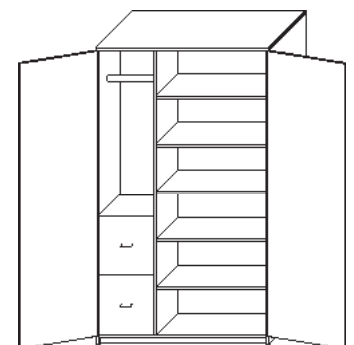

1/3 Split Two Door Wardrobe With Built In File File

Model Number	Depth	Width	Height	List	Shelves	Notes
CP-1/3WRFF-2430-66	24	30	66	$2,255	4	• Specify right or left for shelves
CP-1/3WRFF-2436-66	24	36	66	$2,445	4	• Locks add $85 per lock
CP-1/3WRFF-2430-72	24	30	72	$2,310	5	• Designer pulls add $26 per pull
CP-1/3WRFF-2436-72	24	36	72	$2,490	5	• Closet rod included
CP-1/3WRFF-2442-72	24	42	72	$2,510	5	• Custom sizes available