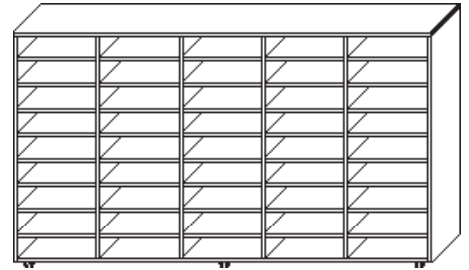

Mobile Paper Sorter

Model Number	Depth	Width	Height	List	Notes
MPS-2048-29-4	20	48	29	$1,735	• ¼" MDF black shelves
MPS-2060-29-5	20	60	29	$1,955	• Custom sizes available
MPS-2072-29-6	20	72	29	$2,180	
MPS-2448-29-4	24	48	29	$1,850	
MPS-2460-29-5	24	60	29	$2,085	
MPS-2472-29-6	24	72	29	$2,335	
MPS-2048-42-4	20	48	42	$1,735	
MPS-2060-42-5	20	60	42	$1,955	
MPS-2072-42-6	20	72	42	$2,180	
MPS-2448-42-4	24	48	42	$1,850	
MPS-2460-42-5	24	60	42	$1,085	
MPS-2472-42-6	24	72	42	$2,335