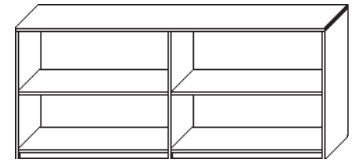

Lateral Bookcases

Model Number	Depth	Width	Height	List	Shelves	Notes
CP-LBC1260-30	12	60	30	$830	1 per side	• For touch latch doors add $253
CP-LBC1272-30	12	72	30	$955	1 per side	• Doors add $502
CP-LBC1660-30	16	60	30	$975	1 per side	• Locks add $85 per lock
CP-LBC1672-30	16	72	30	$1,085	1 per side	• Designer pulls add $26 per pull
CP-LBC1260-36	12	60	36	$1,125	2 per side	• For doors that will have binders behind them order 16" deep bookcase otherwise they wont fit
CP-LBC1272-36	12	72	36	$1,275	2 per side	
CP-LBC1660-36	16	60	36	$1,280	2 per side	
CP-LBC1672-36	16	72	36	$1,485	2 per side	• Custom sizes available
CP-LBC1260-42	12	60	42	$1,165	2 per side	
CP-LBC1272-42	12	72	42	$1,305	2 per side	
CP-LBC1660-42	16	60	42	$1,320	2 per side	
CP-LBC1672-42	16	72	42	$1,525	2 per side	
CP-LBC1260-48	12	60	48	$1,230	3 per side	
CP-LBC1272-48	12	72	48	$1,440	3 per side	
CP-LBC1660-48	16	60	48	$1,435	3 per side	
CP-LBC1672-48	16	72	48	$1,605	3 per side	
CP-LBC1260-60	12	60	60	$1,610	4 per side	
CP-LBC1272-60	12	72	60	$1,820	4 per side	
CP-LBC1660-60	16	60	60	$1,885	4 per side	
CP-LBC1672-60	16	72	60	$2,130	4 per side	
CP-LBC1260-72	12	60	72	$1,890	5 per side	
CP-LBC1660-72	16	60	72	$2,255	5 per side