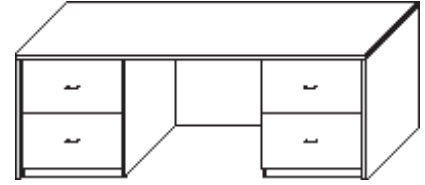

Double Pedestal Teacher's Desk Shell

Model Number	Depth	Width	Height	List	Notes
SC-DSBBF2460-2	24	60	29	$1,870	• Full modesty included
SC-DSBBF2466-2	24	66	29	$1,885	• Locks add $85 per
SC-DSBBF2472-2	24	72	29	$1,900	• Designer pulls add $26 per
SC-DSBBF3060-2	30	60	29	$1,860	• Grommet add $38
SC-DSBBF3066-2	30	66	29	$1,870	• Plastic pencil drawer add $110
SC-DSBBF3072-2	30	72	29	$1,905	• Custom sizes available
SC-DSBBF3666-2	36	66	29	$1,985	
SC-DSBBF3672-2	36	72	29	$2,005	

Model Number	Depth	Width	Height	List	Notes
SC-DSFF2460-2	24	60	29	$1,870	• Full modesty included
SC-DSFF2466-2	24	66	29	$1,885	• Locks add $85 per
SC-DSFF2472-2	24	72	29	$1,900	• Designer pulls add $26 per
SC-DSFF3060-2	30	60	29	$1,860	• Grommet add $38
SC-DSFF3066-2	30	66	29	$1,870	• Plastic pencil drawer add $110
SC-DSFF3072-2	30	72	29	$1,905	• Custom sizes available
SC-DSFF3666-2	36	66	29	$1,985	
SC-DSFF3672-2	36	72	29	$2,005	

Model Number	Depth	Width	Height	List	Notes
SC-DSCOM2460-2	24	60	29	$1,870	• Specify BBF right or left
SC-DSCOM2466-2	24	66	29	$1,885	• Full modesty included
SC-DSCOM2472-2	24	72	29	$1,900	• Locks add $85 per
SC-DSCOM3060-2	30	60	29	$1,860	• Designer pulls add $26 per
SC-DSCOM3066-2	30	66	29	$1,870	• Grommet add $38
SC-DSCOM3072-2	30	72	29	$1,905	• Plastic pencil drawer add $110
SC-DSCOM3666-2	36	66	29	$1,985	• Custom sizes available
SC-DSCOM3672-2	36	72	29	$2,005