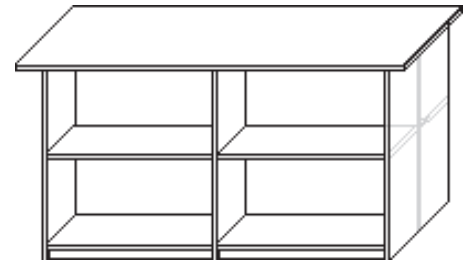

Open Workstation

Model Number	D	W	H	List	Work Surface	Notes
WS-2448-29	24	48	29	$1,435	36 x 60	• Casters add $117 • Custom sizes available
WS-3048-29	30	48	29	$1,470	42 x 60	
WS-3648-29	36	48	29	$1,550	48 x 60	
WS-2460-29	24	60	29	$1,595	36 x 72	
WS-3060-29	30	60	29	$1,550	42 x 72	
WS-3660-29	36	60	29	$1,695	48 x 72	
WS-2448-42	24	48	42	$1,435	36 x 60	
WS-3048-42	30	48	42	$1,470	42 x 60	
WS-3648-42	36	48	42	$1,550	48 x 60	
WS-2460-42	24	60	42	$1,595	36 x 72	
WS-3060-42	30	60	42	$1,550	42 x 72	
WS-3660-42	36	60	42	$1,695	48 x 72