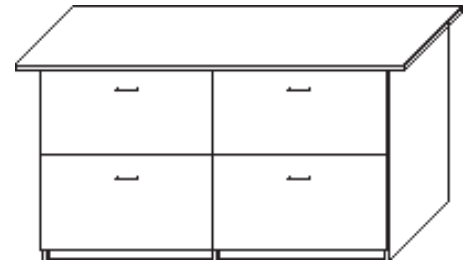

4 Drawer Workstation

Model Number	D	W	H	List	Work Surface	Notes
4WS-4048-29	40	48	29	$3,110	48 x 60	• Locks add $85 per • Casters add $117 • Designer pulls add $26 per • Custom sizes available
4WS-4060-29	40	60	29	$6,875	48 x 72	
4WS-4048-42	40	48	42	$3,835	48 x 60	
4WS-4060-42	40	60	42	$6,955	48 x 72