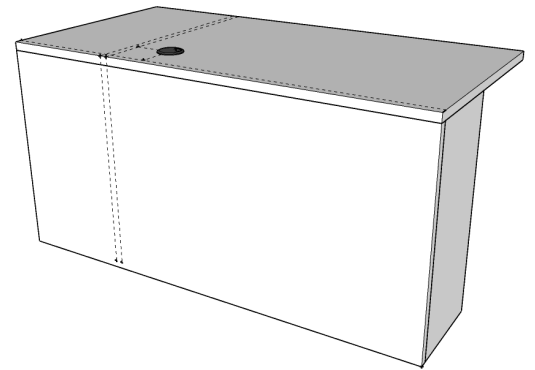

Charging Pad

4 Port Double Sided

4 Port Single Sided

2 Port Single Sided

Pulls

We believe you should get the furniture you want, built exactly to your needs. That's why we continue offering infinitely customizable options and features in all of our furniture lines. Our designers work with you to create furniture with your choice of color, texture, shape, and size.

Standard Pulls

Premium Pulls

Grommets

Grommet placement is 3.5" in from side and back panels. Choose left, right, center or any combination thereof.

Tops Program

Return Shell with Pedestal

Pedestal Desk

Desk with Modesty