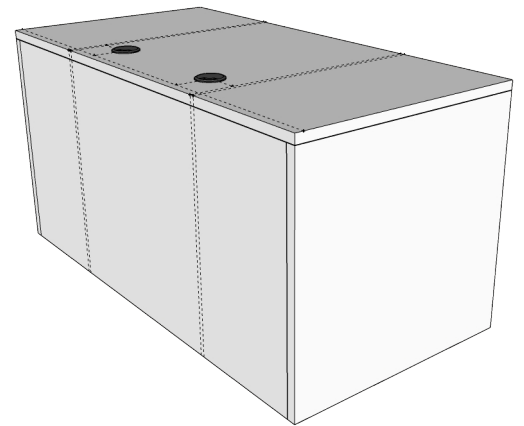

Charging Pad

4 Port Double Sided

4 Port Single Sided

2 Port Single Sided

Pulls

We believe you should get the furniture you want, built exactly to your needs. That's why we continue offering infinitely customizable options and features in all of our furniture lines. Our designers work with you to create furniture with your choice of color, texture, shape, and size.

Standard Pulls

Premium Pulls

Grommets

Grommet placement is 3.5" in from side and back panels. Choose left, right, center or any combination thereof.

Tops Program

Return Shell with Pedestal

Pedestal Desk

Desk with Modesty