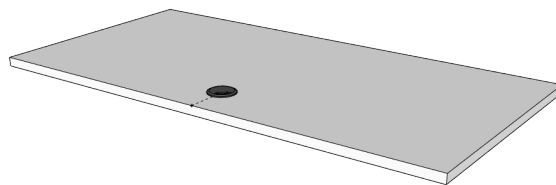

Grommets

Grommet placement is 3.5" in from side and back panels. Choose left, right, center or any combination thereof.

Tops Program