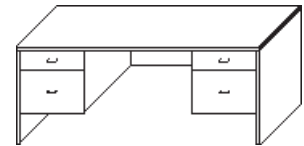

3/4 Pedestal Desk Shell

Model Number	Depth	Width	Height	List	Notes
CP-DSBF2448	24	48	29	$975	- Modesty is 19.5". For full modesty add $123 - Double pedestal add $436 - Specify right or left for single pedestal - Locks add $85 per lock - Designer pulls add $26 per pull - Custom sizes available
CP-DSBF2460	24	60	29	$1035	
CP-DSBF2466	24	66	29	$1,070	
CP-DSBF2472	24	72	29	$1,100	
CP-DSBF3048	30	48	29	$1,040	
CP-DSBF3060	30	60	29	$1,060	
CP-DSBF3066	30	66	29	$1,070	
CP-DSBF3072	30	72	29	$1,120	
CP-DSBF3666	36	66	29	$1,185	
CP-DSBF3672	36	72	29	$1,190	

shown with additional pedestal

Full Pedestal Desk Shell

Model Number	Depth	Width	Height	List	Notes
CP-DSBBF2448	24	48	29	$1,245	- Specify right or left for single pedestal - Double pedestal add $436 (Specify box/box/file or file/file) - Full modesty included - Locks add $85 per lock - Designer pulls add $26 per pull - Custom sizes available
CP-DSBBF2460	24	60	29	$1,420	
CP-DSBBF2466	24	66	29	$1,435	
CP-DSBBF2472	24	72	29	$1,445	
CP-DSBBF3048	30	48	29	$1,380	
CP-DSBBF3060	30	60	29	$1,410	
CP-DSBBF3066	30	66	29	$1,420	
CP-DSBBF3072	30	72	29	$1,455	
CP-DSBBF3666	36	66	29	$1,540	
CP-DSBBF3672	36	72	29	$1,555