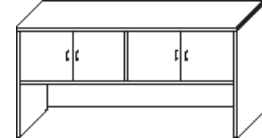

Desk Top Hutch With Doors

Model Number	Depth	Width	Height	List	Notes
CP-DTHD15-4837	15	48	37	$1,075	• For full modesty add $123
CP-DTHD15-6037	15	60	37	$1,210	• Locks add $85 per lock
CP-DTHD15-7237	15	72	37	$1,345	• Designer pulls add $26 per pull • Custom sizes available