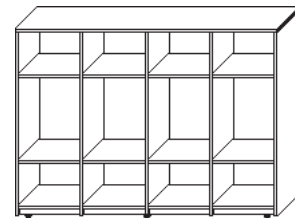

3/4" Mobile Wardrobe Cubbies

Model Number	Depth	Width	Height	List	Notes
CP-CUBWR-PRE-2060	20	60	46 5/8	$2,655	• Coat hook add $26 per hook
CP-CUBWR-ELE-2060	20	60	46 5/8	$2,655	• Custom sizes available

Preschool