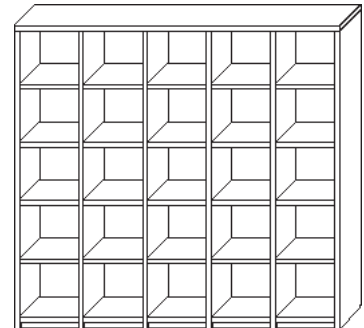

1 1/8" Storage Cubbies

Model Number	Depth	Width	Height	List	Notes
CP-CUB-1572-4X4	15	72	72	$3,180	• Coat hook add $26 per hook
CP-CUB-1590-5X5	15	90	84	$5,375	• Custom Sizes Available