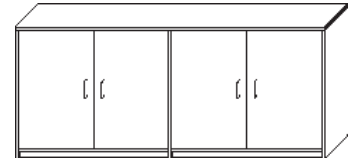

Lateral Bookcases

Model Number	Depth	Width	Height	List	Shelves	Notes
CP-LBC1260-30	12	60	30	$830	1 per side	• For touch latch doors add $253
CP-LBC1272-30	12	72	30	$955	1 per side	• Doors add $502
CP-LBC1660-30	16	60	30	$975	1 per side	• Locks add $85 per lock
CP-LBC1672-30	16	72	30	$1,085	1 per side	• Designer pulls add $26 per pull
CP-LBC1260-36	12	60	36	$1,125	2 per side	• For doors that will have binders behind them order 16" deep bookcase otherwise they wont fit
CP-LBC1272-36	12	72	36	$1,275	2 per side	
CP-LBC1660-36	16	60	36	$1,280	2 per side	
CP-LBC1672-36	16	72	36	$1,485	2 per side	• Custom sizes available
CP-LBC1260-42	12	60	42	$1,165	2 per side	
CP-LBC1272-42	12	72	42	$1,305	2 per side	
CP-LBC1660-42	16	60	42	$1,320	2 per side	
CP-LBC1672-42	16	72	42	$1,525	2 per side	
CP-LBC1260-48	12	60	48	$1,230	3 per side	
CP-LBC1272-48	12	72	48	$1,440	3 per side	
CP-LBC1660-48	16	60	48	$1,435	3 per side	
CP-LBC1672-48	16	72	48	$1,605	3 per side	
CP-LBC1260-60	12	60	60	$1,610	4 per side	
CP-LBC1272-60	12	72	60	$1,820	4 per side	
CP-LBC1660-60	16	60	60	$1,885	4 per side	
CP-LBC1672-60	16	72	60	$2,130	4 per side	
CP-LBC1260-72	12	60	72	$1,890	5 per side	
CP-LBC1660-72	16	60	72	$2,255	5 per side