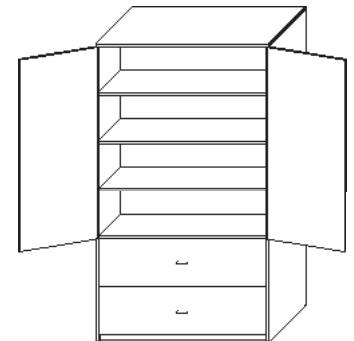

Two Door Storage Cabinet With Lateral

Model Number	Depth	Width	Height	List	Shelves	Notes
CP-TDSCLAT-2436-60	24	36	60	$2,080	2	• Locks add $85 per lock
CP-TDSCLAT-2442-60	24	42	60	$2,305	2	• Designer pulls add $26 per pull
CP-TDSCLAT-2436-72	24	36	72	$2,380	3	• Custom sizes available
CP-TDSCLAT-2442-72	24	42	72	$2,590	3	• 42 Inch wide cabinets come with a center divider
CP-TDSCLAT-2436-84	24	36	84	$2,815	4	• 42 Inch wide lateral files require 2 locks and 2 pulls per drawer
CP-TDSCLAT-2442-84	24	42	84	$3,030	4