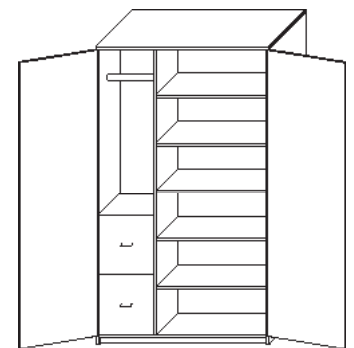

1/3 Split Two Door Wardrobe With Built In File File

Model Number	Depth	Width	Height	List	Shelves	Notes
CP-1/3WRFF-2430-66	24	30	66	$2,255	4	• Specify right or left for shelves
CP-1/3WRFF-2436-66	24	36	66	$2,445	4	• Locks add $85 per lock
CP-1/3WRFF-2430-72	24	30	72	$2,310	5	• Designer pulls add $26 per pull
CP-1/3WRFF-2436-72	24	36	72	$2,490	5	• Closet rod included
CP-1/3WRFF-2442-72	24	42	72	$2,510	5	• Custom sizes available