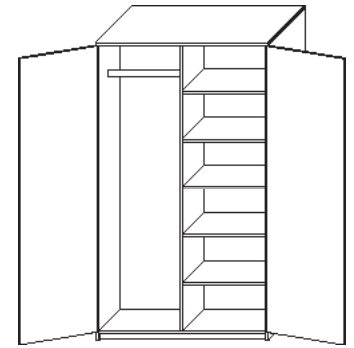

1/2 Split Two Door Wardrobe

Model Number	Depth	Width	Height	List	Shelves	Notes
CP-TDWR-2430-66	24	30	66	$1,900	4	• Specify right or left for shelves
CP-TDWR-2436-66	24	36	66	$2,090	4	• Locks add $85 per lock
CP-TDWR-2430-72	24	30	72	$1,950	5	• Designer pulls add $26 per pull
CP-TDWR-2436-72	24	36	72	$2,130	5	• Closet rod included
CP-TDWR-2442-72	24	42	72	$2,150	5	• Custom sizes available