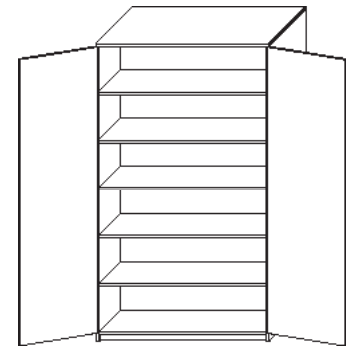

Two Door Storage Cabinet

Model Number	Depth	Width	Height	List	Shelves	Notes
CP-TDSC-2436-60	24	36	60	$1,805	4	• Locks add $85 per lock
CP-TDSC-2442-60	24	42	60	$2,435	4	• Designer pulls add $26 per pull
CP-TDSC-2448-60	24	48	60	$3,010	4	• Custom sizes available
CP-TDSC-2436-72	24	36	72	$2,365	5	• 42 Inch wide cabinets come with a center divider
CP-TDSC-2442-72	24	42	72	$2,940	5	
CP-TDSC-2448-72	24	48	72	$3,505	5