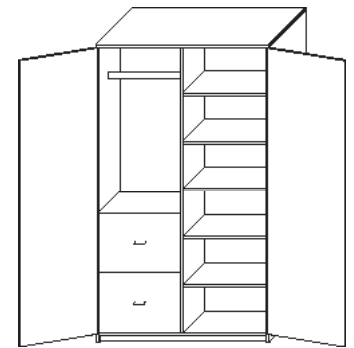

1/2 Split Two Door Wardrobe With Built In File/File

Model Number	Depth	Width	Height	List	Shelves	Notes
CP-TDWRFF-2430-66	24	30	66	$2,255	4	• Specify right or left for shelves
CP-TDWRFF-2436-66	24	36	66	$2,445	4	• Locks add $85 per lock
CP-TDWRFF-2430-72	24	30	72	$2,310	5	• Designer pulls add $26 per pull
CP-TDWRFF-2436-72	24	36	72	$2,490	5	• Closet rod included
CP-TDWRFF-2442-72	24	42	72	$2,510	5	• Custom sizes available