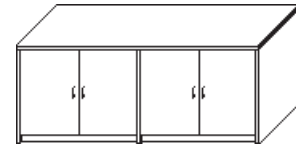

Storage Credenza With Four Doors

Model Number	Depth	Width	Height	List	Notes
CP-SC4-2448	24	48	29	$1,490	• Locks add $85 per lock
CP-SC4-2460	24	60	29	$1,715	• Designer pulls add $26 per pull
CP-SC4-2472	24	72	29	$1,940	• Sliding doors add $350 • Data/AV cutouts add $234