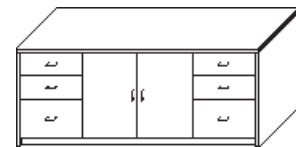

Storage Credenza Door/Pedestal Combination

Model Number	Depth	Width	Height	List	Notes
CP-SCBBF-2460	24	60	29	$2,055	• Includes two hinged doors in center and one adjustable shelf behind doors
CP-SCBBF-2472	24	72	29	$2,220	
CP-SCFF-2460	24	60	29	$2,055	• Specify BBF right or left if selecting combination (SCCOM)
CP-SCFF-2472	24	72	29	$2,220	
CP-SCCOM-2460	24	60	29	$2,055	• Locks add $85 per lock • Designer pulls add $26 per pull • Sliding doors add $350 • Data/AV cutouts add $234
CP-SCCOM-2472	24	72	29	$2,220