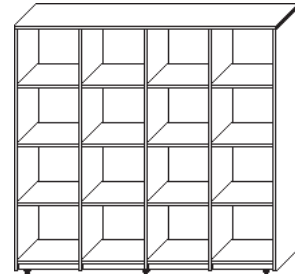

3/4" Mobile Storage Cubbies

Model Number	Depth	Width	Height	List	Notes
CP-CUB-1560-4X4-M	15	60	60	$2,255	• Coat hook add $26 per hook
CP-CUB-1575-5X5-M	15	75	75	$3,535	• Custom sizes available