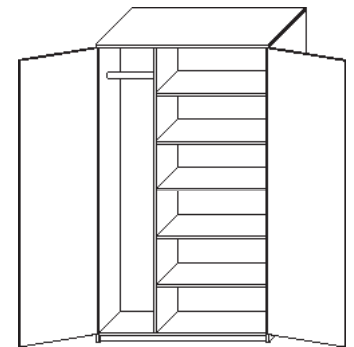

1/3 Split Two Door Wardrobe

Model Number	Depth	Width	Height	List	Shelves	Notes
CP-1/3WR-2430-66	24	30	66	$1,900	4	• Specify right or left for shelves
CP-1/3WR-2436-66	24	36	66	$2,090	4	• Locks add $85 per lock
CP-1/3WR-2430-72	24	30	72	$1,950	5	• Designer pulls add $26 per pull
CP-1/3WR-2436-72	24	36	72	$2,130	5	• Closet rod included
CP-1/3WR-2442-72	24	42	72	$2,150	5	• Custom sizes available