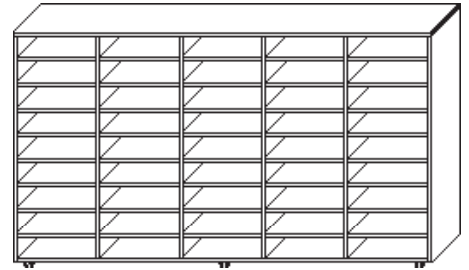

Angled Podium

Model Number	Depth	Width	Height	List	Notes
PODA-243042	24	30	42	\$965	<ul style="list-style-type: none">• Adjustable shelf add \$168• Custom sizes available

PAPER SORTERS

Desk Top Paper Sorter

Model Number	Depth	Width	Height	List	Notes
DTPS-1248-4	12	48	12	\$870	For full modesty add \$130
DTPS-1260-5	12	60	12	\$940	• Custom sizes available
DTPS-1272-6	12	72	12	\$1050	

Paper Sorter

Model Number	Depth	Width	Height	List	Notes
PS-2048-29-4	20	48	29	\$1,490	• ¼" MDF black shelves
PS-2060-29-5	20	60	29	\$1,715	• Custom sizes available
PS-2072-29-6	20	72	29	\$1,940	
PS-2448-29-4	24	48	29	\$1,610	
PS-2460-29-5	24	60	29	\$1,845	
PS-2472-29-6	24	72	29	\$2,085	
PS-2048-42-4	20	48	42	\$1,490	
PS-2060-42-5	20	60	42	\$1,715	
PS-2072-42-6	20	72	42	\$1,940	
PS-2448-42-4	24	48	42	\$1,610	
PS-2460-42-5	24	60	42	\$1,845	
PS-2472-42-6	24	72	42	\$2,085	

Mobile Paper Sorter

Model Number	Depth	Width	Height	List	Notes
MPS-2048-29-4	20	48	29	\$1,735	• ¼" MDF black shelves
MPS-2060-29-5	20	60	29	\$1,955	• Custom sizes available
MPS-2072-29-6	20	72	29	\$2,180	
MPS-2448-29-4	24	48	29	\$1,850	
MPS-2460-29-5	24	60	29	\$2,085	
MPS-2472-29-6	24	72	29	\$2,335	
MPS-2048-42-4	20	48	42	\$1,735	
MPS-2060-42-5	20	60	42	\$1,955	
MPS-2072-42-6	20	72	42	\$2,180	
MPS-2448-42-4	24	48	42	\$1,850	
MPS-2460-42-5	24	60	42	\$2,085	
MPS-2472-42-6	24	72	42	\$2,335	