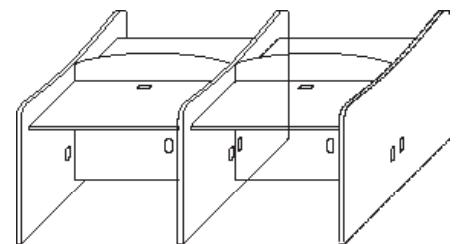

Study Carrel

Model Number	Depth	Width	Height	List	Notes
SC-STUD-2436-48	24	36	48	$1,230	• Grommet add $38
SC-STUD-2436-60	24	36	60	$1,290	• Custom sizes available
SC-STUD-3036-48	30	36	48	$1,355	
SC-STUD-3036-60	30	36	60	$1,415	
SC-STUD-3042-48	30	42	48	$1,470	
SC-STUD-3042-60	30	42	60	$1,540	

Curved Study Carrel

Model Number	Depth	Width	Height	List	Notes
SC-STUD-2436-48-C	24	36	48	$1,470	• Grommet add $38
SC-STUD-2436-60-C	24	36	60	$1,540	• Custom sizes available
SC-STUD-3036-48-C	30	36	48	$1,595	
SC-STUD-3036-60-C	30	36	60	$1,650	
SC-STUD-3042-48-C	30	42	48	$1,715	
SC-STUD-3042-60-C	30	42	60	$1,775	

Study Carrel With Fixed Shelf

Model Number	Depth	Width	Height	List	Notes
SC-STUDFS-2436-48	24	36	48	$1,415	• Grommet add $38
SC-STUDFS-2436-60	24	36	60	$1,470	• Custom sizes available
SC-STUDFS-3036-48	30	36	48	$1,540	
SC-STUDFS-3036-60	30	36	60	$1,595	
SC-STUDFS-3042-48	30	42	48	$1,650	
SC-STUDFS-3042-60	30	42	60	$1,715	

Curved Study Carrel With Fixed Shelf

Model Number	Depth	Width	Height	List	Notes
SC-STUDFS-2436-48-C	24	36	48	$1,650	• Grommet add $38
SC-STUDFS-2436-60-C	24	36	60	$1,715	• Custom sizes available
SC-STUDFS-3036-48-C	30	36	48	$1,775	
SC-STUDFS-3036-60-C	30	36	60	$1,835	
SC-STUDFS-3042-48-C	30	42	48	$1,890	
SC-STUDFS-3042-60-C	30	42	60	$1,955	

Study Carrel Starter Kit

Model Number	Depth	Width	Height	List	Notes
SC-START-5936-36	59	36 ³/₈	36	$2,065	• Comes with run-through grommets on every surface

Study Carrel Add-on Kit

Model Number	Depth	Width	Height	List	Notes
SC-ADDON-5935-36	59	35 ¹/₂	36	$1,560	• Comes with run-through grommets on every surface

Add-on kit comes with 1 modesty, 2 work surfaces, and 1 end panel