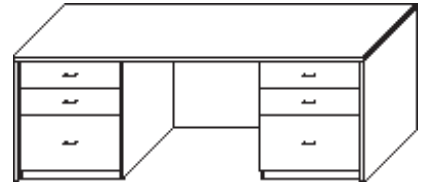

Double Pedestal Teacher's Desk Shell

Model Number	Depth	Width	Height	List	Notes
SC-DSBBF2460-2	24	60	29	$1,870	• Full modesty included
SC-DSBBF2466-2	24	66	29	$1,885	• Locks add $85 per
SC-DSBBF2472-2	24	72	29	$1,900	• Designer pulls add $26 per
SC-DSBBF3060-2	30	60	29	$1,860	• Grommet add $38
SC-DSBBF3066-2	30	66	29	$1,870	• Plastic pencil drawer add $110
SC-DSBBF3072-2	30	72	29	$1,905	• Custom sizes available
SC-DSBBF3666-2	36	66	29	$1,985	
SC-DSBBF3672-2	36	72	29	$2,005	

Model Number	Depth	Width	Height	List	Notes
SC-DSFF2460-2	24	60	29	$1,870	• Full modesty included
SC-DSFF2466-2	24	66	29	$1,885	• Locks add $85 per
SC-DSFF2472-2	24	72	29	$1,900	• Designer pulls add $26 per
SC-DSFF3060-2	30	60	29	$1,860	• Grommet add $38
SC-DSFF3066-2	30	66	29	$1,870	• Plastic pencil drawer add $110
SC-DSFF3072-2	30	72	29	$1,905	• Custom sizes available
SC-DSFF3666-2	36	66	29	$1,985	
SC-DSFF3672-2	36	72	29	$2,005	

Model Number	Depth	Width	Height	List	Notes
SC-DSCOM2460-2	24	60	29	$1,870	• Specify BBF right or left
SC-DSCOM2466-2	24	66	29	$1,885	• Full modesty included
SC-DSCOM2472-2	24	72	29	$1,900	• Locks add $85 per
SC-DSCOM3060-2	30	60	29	$1,860	• Designer pulls add $26 per
SC-DSCOM3066-2	30	66	29	$1,870	• Grommet add $38
SC-DSCOM3072-2	30	72	29	$1,905	• Plastic pencil drawer add $110
SC-DSCOM3666-2	36	66	29	$1,985	• Custom sizes available
SC-DSCOM3672-2	36	72	29	$2,005