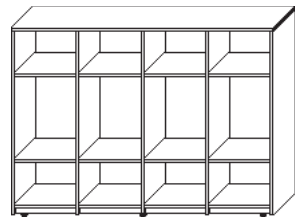

3/4" Mobile Wardrobe Cubbies

Model Number	Depth	Width	Height	List	Notes
CP-CUBWR-PRE-2060	20	60	46 5/8	$2,655	• Coat hook add $26 per hook
CP-CUBWR-ELE-2060	20	60	46 5/8	$2,655	• Custom sizes available

Preschool