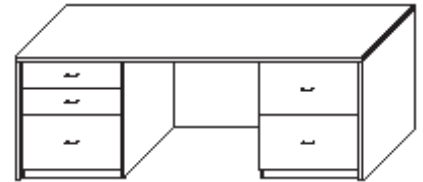

Double Pedestal Teacher's Desk Shell

Model Number	Depth	Width	Height	List	Notes
SC-DSBBF2460-2	24	60	29	$1,870	• Full modesty included
SC-DSBBF2466-2	24	66	29	$1,885	• Locks add $85 per
SC-DSBBF2472-2	24	72	29	$1,900	• Designer pulls add $26 per
SC-DSBBF3060-2	30	60	29	$1,860	• Grommet add $38
SC-DSBBF3066-2	30	66	29	$1,870	• Plastic pencil drawer add $110
SC-DSBBF3072-2	30	72	29	$1,905	• Custom sizes available
SC-DSBBF3666-2	36	66	29	$1,985	
SC-DSBBF3672-2	36	72	29	$2,005	

Model Number	Depth	Width	Height	List	Notes
SC-DSFF2460-2	24	60	29	$1,870	• Full modesty included
SC-DSFF2466-2	24	66	29	$1,885	• Locks add $85 per
SC-DSFF2472-2	24	72	29	$1,900	• Designer pulls add $26 per
SC-DSFF3060-2	30	60	29	$1,860	• Grommet add $38
SC-DSFF3066-2	30	66	29	$1,870	• Plastic pencil drawer add $110
SC-DSFF3072-2	30	72	29	$1,905	• Custom sizes available
SC-DSFF3666-2	36	66	29	$1,985	
SC-DSFF3672-2	36	72	29	$2,005	

Model Number	Depth	Width	Height	List	Notes
SC-DSCOM2460-2	24	60	29	$1,870	• Specify BBF right or left
SC-DSCOM2466-2	24	66	29	$1,885	• Full modesty included
SC-DSCOM2472-2	24	72	29	$1,900	• Locks add $85 per
SC-DSCOM3060-2	30	60	29	$1,860	• Designer pulls add $26 per
SC-DSCOM3066-2	30	66	29	$1,870	• Grommet add $38
SC-DSCOM3072-2	30	72	29	$1,905	• Plastic pencil drawer add $110
SC-DSCOM3666-2	36	66	29	$1,985	• Custom sizes available
SC-DSCOM3672-2	36	72	29	$2,005