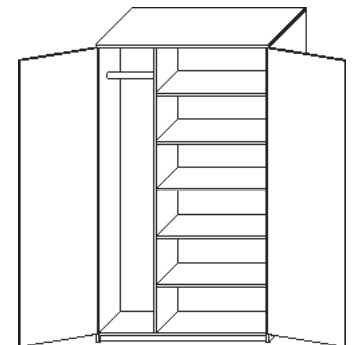

1/3 Split Two Door Wardrobe

Model Number	Depth	Width	Height	List	Shelves	Notes
CP-1/3WR-2430-66	24	30	66	$1,900	4	• Specify right or left for shelves
CP-1/3WR-2436-66	24	36	66	$2,090	4	• Locks add $85 per lock
CP-1/3WR-2430-72	24	30	72	$1,950	5	• Designer pulls add $26 per pull
CP-1/3WR-2436-72	24	36	72	$2,130	5	• Closet rod included
CP-1/3WR-2442-72	24	42	72	$2,150	5	• Custom sizes available