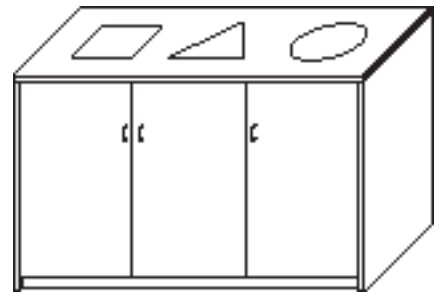

RECYCLE CENTERS

Front Access Recycle Center

Model Number	Depth	Width	Height	List	Notes
FARC-2448	24	48	36	\$1,555	• Designer pulls add \$26 per
FARC-2460	24	60	36	\$1,805	• Custom sizes available

Top Access Recycle Center

Model Number	Depth	Width	Height	List	Notes
TARC-2448	24	48	36	\$1,915	• Cut outs for top access customizable
TARC-2460	24	60	36	\$2,165	• Designer pulls add \$26 per • PVC Tape For Openings add \$350 • Custom sizes available