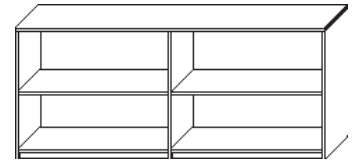

Lateral Bookcases

Model Number	Depth	Width	Height	List	Shelves	Notes
CP-LBC1260-30	12	60	30	$830	1 per side	• For touch latch doors add $253
CP-LBC1272-30	12	72	30	$955	1 per side	• Doors add $502
CP-LBC1660-30	16	60	30	$975	1 per side	• Locks add $85 per lock
CP-LBC1672-30	16	72	30	$1,085	1 per side	• Designer pulls add $26 per pull
CP-LBC1260-36	12	60	36	$1,125	2 per side	• For doors that will have binders behind them order 16" deep bookcase otherwise they wont fit
CP-LBC1272-36	12	72	36	$1,275	2 per side	
CP-LBC1660-36	16	60	36	$1,280	2 per side	
CP-LBC1672-36	16	72	36	$1,485	2 per side	• Custom sizes available
CP-LBC1260-42	12	60	42	$1,165	2 per side	
CP-LBC1272-42	12	72	42	$1,305	2 per side	
CP-LBC1660-42	16	60	42	$1,320	2 per side	
CP-LBC1672-42	16	72	42	$1,525	2 per side	
CP-LBC1260-48	12	60	48	$1,230	3 per side	
CP-LBC1272-48	12	72	48	$1,440	3 per side	
CP-LBC1660-48	16	60	48	$1,435	3 per side	
CP-LBC1672-48	16	72	48	$1,605	3 per side	
CP-LBC1260-60	12	60	60	$1,610	4 per side	
CP-LBC1272-60	12	72	60	$1,820	4 per side	
CP-LBC1660-60	16	60	60	$1,885	4 per side	
CP-LBC1672-60	16	72	60	$2,130	4 per side	
CP-LBC1260-72	12	60	72	$1,890	5 per side	
CP-LBC1660-72	16	60	72	$2,255	5 per side