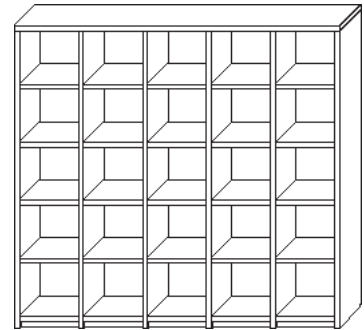

1 1/8" Storage Cubbies

Model Number	Depth	Width	Height	List	Notes
CP-CUB-1572-4X4	15	72	72	$3,180	• Coat hook add $26 per hook
CP-CUB-1590-5X5	15	90	84	$5,375	• Custom Sizes Available