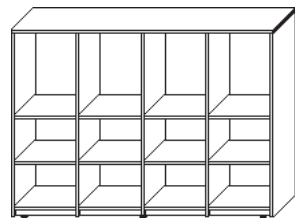

Elementary