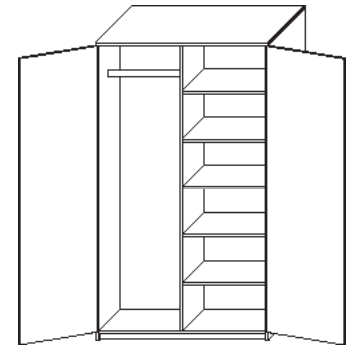

1/2 Split Two Door Wardrobe

Model Number	Depth	Width	Height	List	Shelves	Notes
CP-TDWR-2430-66	24	30	66	$1,900	4	• Specify right or left for shelves
CP-TDWR-2436-66	24	36	66	$2,090	4	• Locks add $85 per lock
CP-TDWR-2430-72	24	30	72	$1,950	5	• Designer pulls add $26 per pull
CP-TDWR-2436-72	24	36	72	$2,130	5	• Closet rod included
CP-TDWR-2442-72	24	42	72	$2,150	5	• Custom sizes available