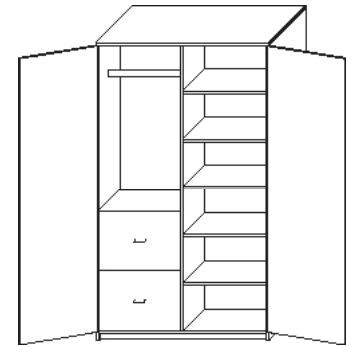

1/2 Split Two Door Wardrobe With Built In File/File

Model Number	Depth	Width	Height	List	Shelves	Notes
CP-TDWRFF-2430-66	24	30	66	$2,255	4	• Specify right or left for shelves
CP-TDWRFF-2436-66	24	36	66	$2,445	4	• Locks add $85 per lock
CP-TDWRFF-2430-72	24	30	72	$2,310	5	• Designer pulls add $26 per pull
CP-TDWRFF-2436-72	24	36	72	$2,490	5	• Closet rod included
CP-TDWRFF-2442-72	24	42	72	$2,510	5	• Custom sizes available