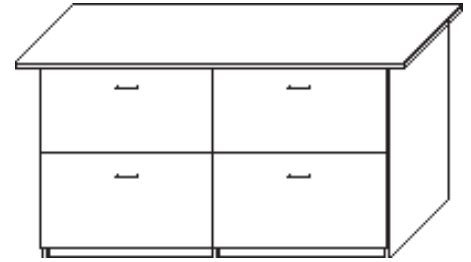

4 Drawer Workstation

Model Number	D	W	H	List	Work Surface	Notes
4WS-4048-29	40	48	29	$3,110	48 x 60	• Locks add $85 per
4WS-4060-29	40	60	29	$6,875	48 x 72	• Casters add $117
4WS-4048-42	40	48	42	$3,835	48 x 60	• Designer pulls add $26 per
4WS-4060-42	40	60	42	$6,955	48 x 72	• Custom sizes available