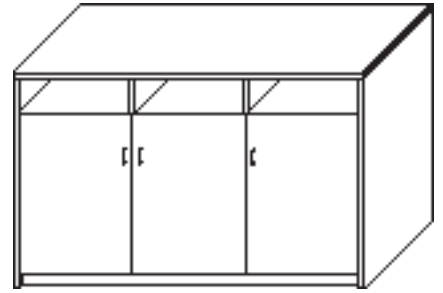

RECYCLE CENTERS

Front Access Recycle Center

Model Number	Depth	Width	Height	List	Notes
FARC-2448	24	48	36	$1,555	• Designer pulls add $26 per
FARC-2460	24	60	36	$1,805	• Custom sizes available