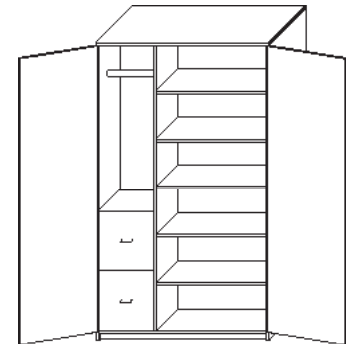

1/3 Split Two Door Wardrobe With Built In File File

Model Number	Depth	Width	Height	List	Shelves	Notes
CP-1/3WRFF-2430-66	24	30	66	$2,255	4	• Specify right or left for shelves
CP-1/3WRFF-2436-66	24	36	66	$2,445	4	• Locks add $85 per lock
CP-1/3WRFF-2430-72	24	30	72	$2,310	5	• Designer pulls add $26 per pull
CP-1/3WRFF-2436-72	24	36	72	$2,490	5	• Closet rod included
CP-1/3WRFF-2442-72	24	42	72	$2,510	5	• Custom sizes available