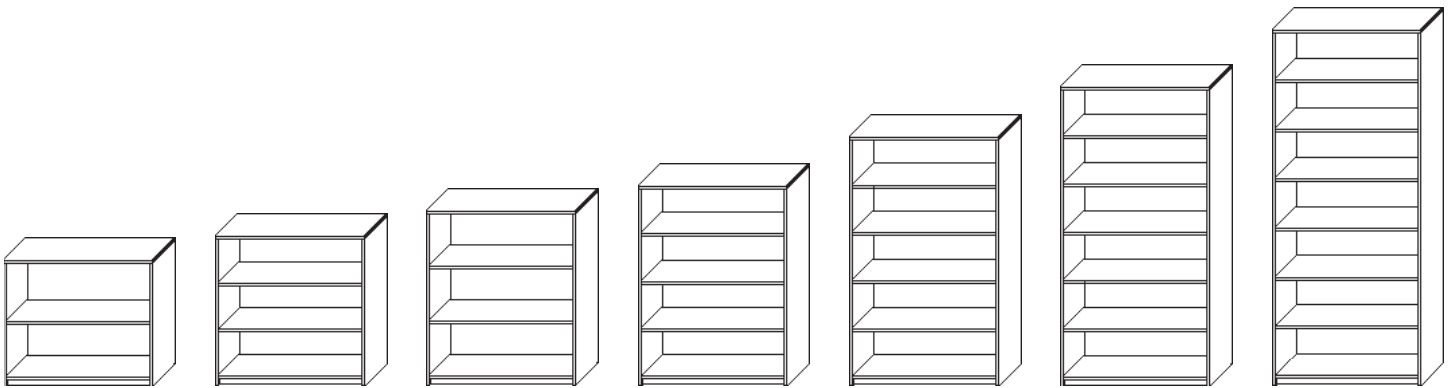

Bookcases

Model Number	Depth	Width	Height	List	Shelves	Notes
CP-BC1230-30	12	30	30	$455	1	• For hinged doors on bottom two shelves add $253 • Locks add $85 per lock • Designer pulls add $26 per pull • For doors that will have binders behind them order 16" deep bookcase otherwise they wont fit • Custom sizes available
CP-BC1236-30	12	36	30	$460	1	
CP-BC1630-30	16	30	30	$590	1	
CP-BC1636-30	16	36	30	$645	1	
CP-BC1230-36	12	30	36	$635	2	
CP-BC1236-36	12	36	36	$720	2	
CP-BC1630-36	16	30	36	$735	2	
CP-BC1636-36	16	36	36	$800	2	
CP-BC1230-42	12	30	42	$670	2	
CP-BC1236-42	12	36	42	$740	2	
CP-BC1630-42	16	30	42	$750	2	
CP-BC1636-42	16	36	42	$825	2	
CP-BC1230-48	12	30	48	$680	3	
CP-BC1236-48	12	36	48	$800	3	
CP-BC1630-48	16	30	48	$760	3	
CP-BC1636-48	16	36	48	$840	3	
CP-BC1230-60	12	30	60	$860	4	
CP-BC1236-60	12	36	60	$870	4	
CP-BC1630-60	16	30	60	$985	4	
CP-BC1636-60	16	36	60	$1,035	4	
CP-BC1230-72	12	30	72	$1,020	5	
CP-BC1236-72	12	36	72	$1,160	5	
CP-BC1630-72	16	30	72	$1,140	5	
CP-BC1636-72	16	36	72	$1,215	5	
CP-BC1230-84	12	30	84	$1,160	6	
CP-BC1236-84	12	36	84	$1,370	6	
CP-BC1630-84	16	30	84	$1,295	6	
CP-BC1636-84	16	36	84	$1,565	6