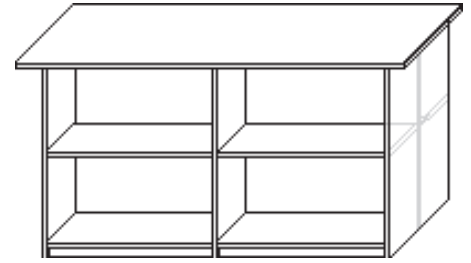

Open Workstation

Model Number	D	W	H	List	Work Surface	Notes
WS-2448-29	24	48	29	$1,435	36 x 60	• Casters add $117 • Custom sizes available
WS-3048-29	30	48	29	$1,470	42 x 60	
WS-3648-29	36	48	29	$1,550	48 x 60	
WS-2460-29	24	60	29	$1,595	36 x 72	
WS-3060-29	30	60	29	$1,550	42 x 72	
WS-3660-29	36	60	29	$1,695	48 x 72	
WS-2448-42	24	48	42	$1,435	36 x 60	
WS-3048-42	30	48	42	$1,470	42 x 60	
WS-3648-42	36	48	42	$1,550	48 x 60	
WS-2460-42	24	60	42	$1,595	36 x 72	
WS-3060-42	30	60	42	$1,550	42 x 72	
WS-3660-42	36	60	42	$1,695	48 x 72