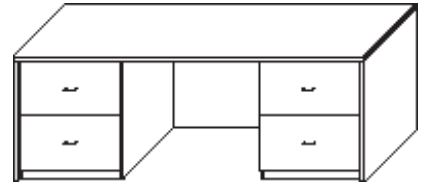

Double Pedestal Teacher's Desk Shell

Model Number	Depth	Width	Height	List	Notes
SC-DSBBF2460-2	24	60	29	$1,870	• Full modesty included
SC-DSBBF2466-2	24	66	29	$1,885	• Locks add $85 per
SC-DSBBF2472-2	24	72	29	$1,900	• Designer pulls add $26 per
SC-DSBBF3060-2	30	60	29	$1,860	• Grommet add $38
SC-DSBBF3066-2	30	66	29	$1,870	• Plastic pencil drawer add $110
SC-DSBBF3072-2	30	72	29	$1,905	• Custom sizes available
SC-DSBBF3666-2	36	66	29	$1,985	
SC-DSBBF3672-2	36	72	29	$2,005	

Model Number	Depth	Width	Height	List	Notes
SC-DSFF2460-2	24	60	29	$1,870	• Full modesty included
SC-DSFF2466-2	24	66	29	$1,885	• Locks add $85 per
SC-DSFF2472-2	24	72	29	$1,900	• Designer pulls add $26 per
SC-DSFF3060-2	30	60	29	$1,860	• Grommet add $38
SC-DSFF3066-2	30	66	29	$1,870	• Plastic pencil drawer add $110
SC-DSFF3072-2	30	72	29	$1,905	• Custom sizes available
SC-DSFF3666-2	36	66	29	$1,985	
SC-DSFF3672-2	36	72	29	$2,005	

Model Number	Depth	Width	Height	List	Notes
SC-DSCOM2460-2	24	60	29	$1,870	• Specify BBF right or left
SC-DSCOM2466-2	24	66	29	$1,885	• Full modesty included
SC-DSCOM2472-2	24	72	29	$1,900	• Locks add $85 per
SC-DSCOM3060-2	30	60	29	$1,860	• Designer pulls add $26 per
SC-DSCOM3066-2	30	66	29	$1,870	• Grommet add $38
SC-DSCOM3072-2	30	72	29	$1,905	• Plastic pencil drawer add $110
SC-DSCOM3666-2	36	66	29	$1,985	• Custom sizes available
SC-DSCOM3672-2	36	72	29	$2,005