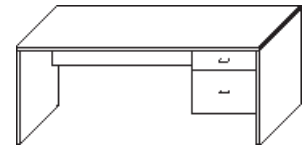

3/4 Pedestal Desk Shell

Model Number	Depth	Width	Height	List	Notes
CP-DSBF2448	24	48	29	$905	- Modesty is 19.5". For full modesty add $114 - Double pedestal add $404 - Specify right or left for single pedestal - Locks add $78 per lock - Designer pulls add $24 per pull - Custom sizes available
CP-DSBF2460	24	60	29	$960	
CP-DSBF2466	24	66	29	$990	
CP-DSBF2472	24	72	29	$1,020	
CP-DSBF3048	30	48	29	$965	
CP-DSBF3060	30	60	29	$980	
CP-DSBF3066	30	66	29	$990	
CP-DSBF3072	30	72	29	$1,035	
CP-DSBF3666	36	66	29	$1,095	
CP-DSBF3672	36	72	29	$1,100	

shown with additional pedestal

Full Pedestal Desk Shell

Model Number	Depth	Width	Height	List	Notes
CP-DSBBF2448	24	48	29	$1,155	- Specify right or left for single pedestal - Double pedestal add $404 (Specify box/box/file or file/file) - Full modesty included - Locks add $78 per lock - Designer pulls add $24 per pull - Custom sizes available
CP-DSBBF2460	24	60	29	$1,315	
CP-DSBBF2466	24	66	29	$1,330	
CP-DSBBF2472	24	72	29	$1,340	
CP-DSBBF3048	30	48	29	$1,280	
CP-DSBBF3060	30	60	29	$1,305	
CP-DSBBF3066	30	66	29	$1,315	
CP-DSBBF3072	30	72	29	$1,345	
CP-DSBBF3666	36	66	29	$1,425	
CP-DSBBF3672	36	72	29	$1,440