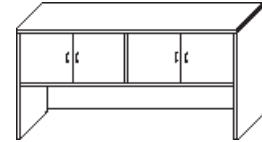

Desk Top Hutch With Doors

Model Number	Depth	Width	Height	List	Notes
CP-DTHD15-4837	15	48	37	$955	• Modesty is 19.5" For full modesty add $114 • Locks add $78 per lock • Designer pulls add $24 per pull • Custom sizes available
CP-DTHD15-6037	15	60	37	$1,075	
CP-DTHD15-7237	15	72	37	$1,195