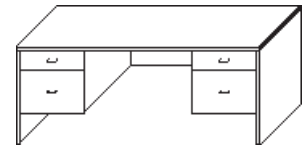

3/4 Pedestal Desk Shell

Model Number	Depth	Width	Height	List	Notes
CP-DSBF2448	24	48	29	$905	- Modesty is 19.5". For full modesty add $114 - Double pedestal add $404 - Specify right or left for single pedestal - Locks add $78 per lock - Designer pulls add $24 per pull - Custom sizes available
CP-DSBF2460	24	60	29	$960	
CP-DSBF2466	24	66	29	$990	
CP-DSBF2472	24	72	29	$1,020	
CP-DSBF3048	30	48	29	$965	
CP-DSBF3060	30	60	29	$980	
CP-DSBF3066	30	66	29	$990	
CP-DSBF3072	30	72	29	$1,035	
CP-DSBF3666	36	66	29	$1,095	
CP-DSBF3672	36	72	29	$1,100	

shown with additional pedestal

Full Pedestal Desk Shell

Model Number	Depth	Width	Height	List	Notes
CP-DSBBF2448	24	48	29	$1,155	- Specify right or left for single pedestal - Double pedestal add $404 (Specify box/box/file or file/file) - Full modesty included - Locks add $78 per lock - Designer pulls add $24 per pull - Custom sizes available
CP-DSBBF2460	24	60	29	$1,315	
CP-DSBBF2466	24	66	29	$1,330	
CP-DSBBF2472	24	72	29	$1,340	
CP-DSBBF3048	30	48	29	$1,280	
CP-DSBBF3060	30	60	29	$1,305	
CP-DSBBF3066	30	66	29	$1,315	
CP-DSBBF3072	30	72	29	$1,345	
CP-DSBBF3666	36	66	29	$1,425	
CP-DSBBF3672	36	72	29	$1,440