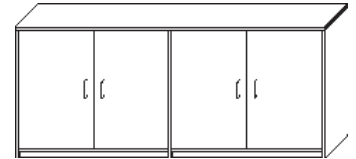

Lateral Bookcases

Model Number	Depth	Width	Height	List	Shelves	Notes
CP-LBC1260-30	12	60	30	$770	1 per side	• For touch latch doors add $234
CP-LBC1272-30	12	72	30	$885	1 per side	• Doors add $465
CP-LBC1660-30	16	60	30	$905	1 per side	• Locks add $78 per lock
CP-LBC1672-30	16	72	30	$1,005	1 per side	• Designer pulls add $24 per pull
CP-LBC1260-36	12	60	36	$1,040	2 per side	• For doors that will have binders behind them order 16" deep bookcase otherwise they wont fit
CP-LBC1272-36	12	72	36	$1,180	2 per side	
CP-LBC1660-36	16	60	36	$1,185	2 per side	
CP-LBC1672-36	16	72	36	$1,375	2 per side	• Custom sizes available
CP-LBC1260-42	12	60	42	$1,080	2 per side	
CP-LBC1272-42	12	72	42	$1,210	2 per side	
CP-LBC1660-42	16	60	42	$1,220	2 per side	
CP-LBC1672-42	16	72	42	$1,410	2 per side	
CP-LBC1260-48	12	60	48	$1,140	3 per side	
CP-LBC1272-48	12	72	48	$1,335	3 per side	
CP-LBC1660-48	16	60	48	$1,330	3 per side	
CP-LBC1672-48	16	72	48	$1,485	3 per side	
CP-LBC1260-60	12	60	60	$1,490	4 per side	
CP-LBC1272-60	12	72	60	$1,685	4 per side	
CP-LBC1660-60	16	60	60	$1,745	4 per side	
CP-LBC1672-60	16	72	60	$1,970	4 per side	
CP-LBC1260-72	12	60	72	$1,750	5 per side	
CP-LBC1660-72	16	60	72	$2,090	5 per side