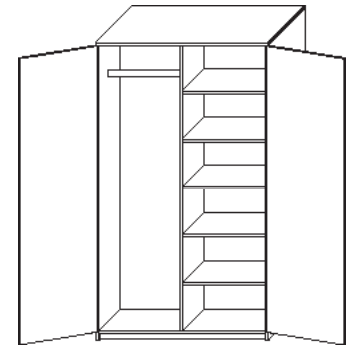

1/2 Split Two Door Wardrobe

Model Number	Depth	Width	Height	List	Shelves	Notes
CP-TDWR-2430-66	24	30	66	$1,690	4	• Specify right or left for shelves
CP-TDWR-2436-66	24	36	66	$1,860	4	• Locks add $78 per lock
CP-TDWR-2430-72	24	30	72	$1,735	5	• Designer pulls add $24 per pull
CP-TDWR-2436-72	24	36	72	$1,895	5	• Closet rod included
CP-TDWR-2442-72	24	42	72	$1,915	5	• Custom sizes available