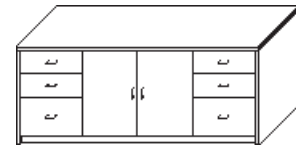

Storage Credenza Door/Pedestal Combination

Model Number	Depth	Width	Height	List	Notes
CP-SCBBF-2460	24	60	29	$1,905	• Includes two hinged doors in center and one adjustable shelf behind doors
CP-SCBBF-2472	24	72	29	$2,055	
CP-SCFF-2460	24	60	29	$1,905	• Specify BBF right or left if selecting combination (SCCOM)
CP-SCFF-2472	24	72	29	$2,055	
CP-SCCOM-2460	24	60	29	$1,905	• Locks add $78 per lock • Designer pulls add $24 per pull • Sliding doors add $324 • Data/AV cutouts add $216
CP-SCCOM-2472	24	72	29	$2,055