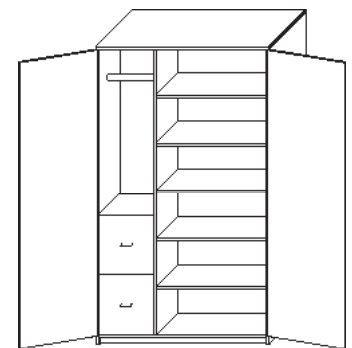

1/3 Split Two Door Wardrobe With Built In File File

Model Number	Depth	Width	Height	List	Shelves	Notes
CP-1/3WRFF-2430-66	24	30	66	$2,010	4	• Specify right or left for shelves
CP-1/3WRFF-2436-66	24	36	66	$2,180	4	• Locks add $78 per lock
CP-1/3WRFF-2430-72	24	30	72	$2,060	5	• Designer pulls add $24 per pull
CP-1/3WRFF-2436-72	24	36	72	$2,215	5	• Closet rod included
CP-1/3WRFF-2442-72	24	42	72	$2,235	5	• Custom sizes available