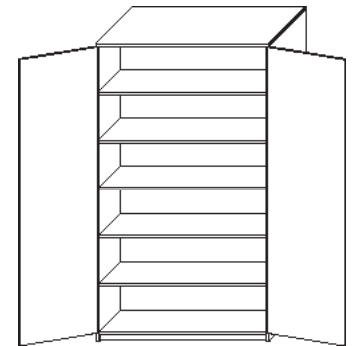

Two Door Storage Cabinet

Model Number	Depth	Width	Height	List	Shelves	Notes
CP-TDSC-2436-60	24	36	60	$1,605	4	• Locks add $78 per lock
CP-TDSC-2442-60	24	42	60	$2,170	4	• Designer pulls add $22 per pull
CP-TDSC-2448-60	24	48	60	$2,680	4	• Custom sizes available
CP-TDSC-2436-72	24	36	72	$2,105	5	• 42 Inch wide cabinets come with a center divider
CP-TDSC-2442-72	24	42	72	$2,615	5	
CP-TDSC-2448-72	24	48	72	$3,120	5