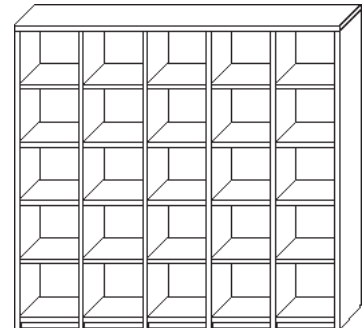

1 1/8" Storage Cubbies

Model Number	Depth	Width	Height	List	Notes
CP-CUB-1572-4X4	15	72	72	$2,830	• Coat hook add $24 per hook
CP-CUB-1590-5X5	15	90	84	$4,785	• Custom Sizes Available