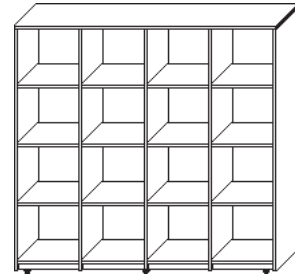

3/4" Mobile Storage Cubbies

Model Number	Depth	Width	Height	List	Notes
CP-CUB-1560-4X4-M	15	60	60	$2,010	• Coat hook add $24 per hook
CP-CUB-1575-5X5-M	15	75	75	$3,150	• Custom sizes available