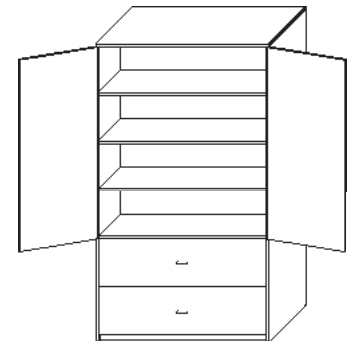

Two Door Storage Cabinet With Lateral

Model Number	Depth	Width	Height	List	Shelves	Notes
CP-TDSCCLAT-2436-60	24	36	60	$1,850	2	• Locks add $72 per lock
CP-TDSCCLAT-2442-60	24	42	60	$2,055	2	• Designer pulls add $22 per pull
CP-TDSCCLAT-2436-72	24	36	72	$2,120	3	• Custom sizes available
CP-TDSCCLAT-2442-72	24	42	72	$2,310	3	• 42 Inch wide cabinets come with a center divider
CP-TDSCCLAT-2436-84	24	36	84	$2,505	4	
CP-TDSCCLAT-2442-84	24	42	84	$2,695	4	• 42 Inch wide lateral files require 2 locks and 2 pulls per drawer