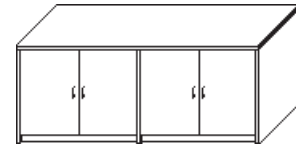

Storage Credenza With Four Doors

Model Number	Depth	Width	Height	List	Notes
CP-SC4-2448	24	48	29	$1,380	• Locks add $78 per lock
CP-SC4-2460	24	60	29	$1,590	• Designer pulls add $24 per pull
CP-SC4-2472	24	72	29	$1,795	• Sliding doors add $312 • Data/AV cutouts add $208