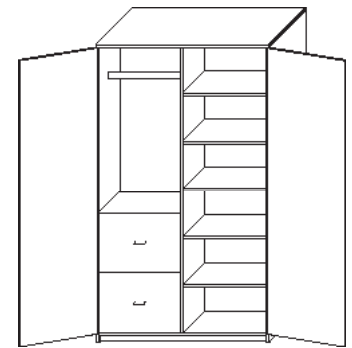

1/2 Split Two Door Wardrobe With Built In File/File

Model Number	Depth	Width	Height	List	Shelves	Notes
CP-TDWRFF-2430-66	24	30	66	$2,010	4	• Specify right or left for shelves
CP-TDWRFF-2436-66	24	36	66	$2,180	4	• Locks add $78 per lock
CP-TDWRFF-2430-72	24	30	72	$2,060	5	• Designer pulls add $24 per pull
CP-TDWRFF-2436-72	24	36	72	$2,215	5	• Closet rod included
CP-TDWRFF-2442-72	24	42	72	$2,235	5	• Custom sizes available