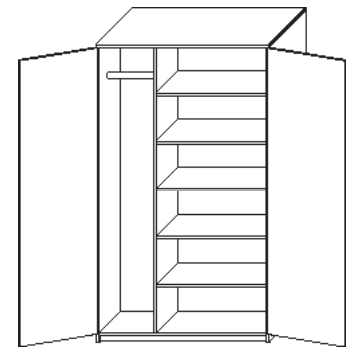

1/3 Split Two Door Wardrobe

Model Number	Depth	Width	Height	List	Shelves	Notes
CP-1/3WR-2430-66	24	30	66	$1,690	4	• Specify right or left for shelves
CP-1/3WR-2436-66	24	36	66	$1,860	4	• Locks add $78 per lock
CP-1/3WR-2430-72	24	30	72	$1,735	5	• Designer pulls add $24 per pull
CP-1/3WR-2436-72	24	36	72	$1,895	5	• Closet rod included
CP-1/3WR-2442-72	24	42	72	$1,915	5	• Custom sizes available