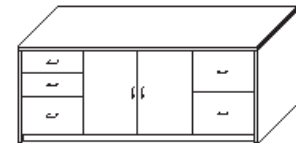

Storage Credenza Door/Pedestal Combination

Model Number	Depth	Width	Height	List	Notes
CP-SCBBF-2460	24	60	29	$1,905	• Includes two hinged doors in center and one adjustable shelf behind doors
CP-SCBBF-2472	24	72	29	$2,055	
CP-SCFF-2460	24	60	29	$1,905	• Specify BBF right or left if selecting combination (SCCOM)
CP-SCFF-2472	24	72	29	$2,055	
CP-SCCOM-2460	24	60	29	$1,905	• Locks add $78 per lock • Designer pulls add $24 per pull • Sliding doors add $324 • Data/AV cutouts add $216
CP-SCCOM-2472	24	72	29	$2,055