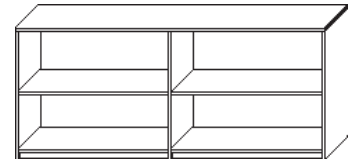

Lateral Bookcases

Model Number	Depth	Width	Height	List	Shelves	Notes
CP-LBC1260-30	12	60	30	$770	1 per side	• For touch latch doors add $234
CP-LBC1272-30	12	72	30	$885	1 per side	• Doors add $465
CP-LBC1660-30	16	60	30	$905	1 per side	• Locks add $78 per lock
CP-LBC1672-30	16	72	30	$1,005	1 per side	• Designer pulls add $24 per pull
CP-LBC1260-36	12	60	36	$1,040	2 per side	• For doors that will have binders behind them order 16" deep bookcase otherwise they wont fit
CP-LBC1272-36	12	72	36	$1,180	2 per side	
CP-LBC1660-36	16	60	36	$1,185	2 per side	
CP-LBC1672-36	16	72	36	$1,375	2 per side	• Custom sizes available
CP-LBC1260-42	12	60	42	$1,080	2 per side	
CP-LBC1272-42	12	72	42	$1,210	2 per side	
CP-LBC1660-42	16	60	42	$1,220	2 per side	
CP-LBC1672-42	16	72	42	$1,410	2 per side	
CP-LBC1260-48	12	60	48	$1,140	3 per side	
CP-LBC1272-48	12	72	48	$1,335	3 per side	
CP-LBC1660-48	16	60	48	$1,330	3 per side	
CP-LBC1672-48	16	72	48	$1,485	3 per side	
CP-LBC1260-60	12	60	60	$1,490	4 per side	
CP-LBC1272-60	12	72	60	$1,685	4 per side	
CP-LBC1660-60	16	60	60	$1,745	4 per side	
CP-LBC1672-60	16	72	60	$1,970	4 per side	
CP-LBC1260-72	12	60	72	$1,750	5 per side	
CP-LBC1660-72	16	60	72	$2,090	5 per side