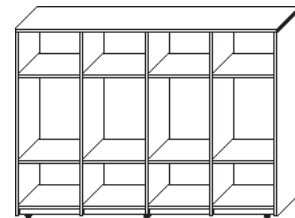

3/4" Mobile Wardrobe Cubbies

Model Number	Depth	Width	Height	List	Notes
CP-CUBWR-PRE-2060	20	60	46 5/8	$2,272	• Coat hook add $24 per hook
CP-CUBWR-ELE-2060	20	60	46 5/8	$2,272	• Custom sizes available

Preschool