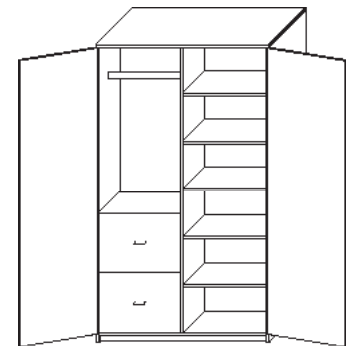

1/2 Split Two Door Wardrobe With Built In File/File

Model Number	Depth	Width	Height	List	Shelves	Notes
CP-TDWRFF-2430-66	24	30	66	$2,090	4	• Specify right or left for shelves
CP-TDWRFF-2436-66	24	36	66	$2,265	4	• Locks add $78 per lock
CP-TDWRFF-2430-72	24	30	72	$2,140	5	• Designer pulls add $24 per pull
CP-TDWRFF-2436-72	24	36	72	$2,305	5	• Closet rod included
CP-TDWRFF-2442-72	24	42	72	$2,325	5	• Custom sizes available