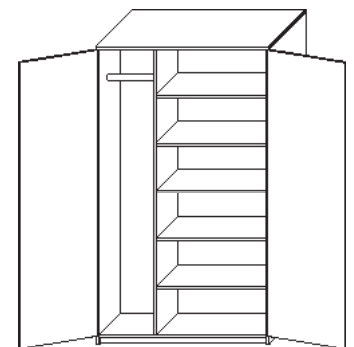

1/3 Split Two Door Wardrobe

Model Number	Depth	Width	Height	List	Shelves	Notes
CP-1/3WR-2430-66	24	30	66	$1,760	4	• Specify right or left for shelves
CP-1/3WR-2436-66	24	36	66	$1,935	4	• Locks add $78 per lock
CP-1/3WR-2430-72	24	30	72	$1,805	5	• Designer pulls add $24 per pull
CP-1/3WR-2436-72	24	36	72	$1,970	5	• Closet rod included
CP-1/3WR-2442-72	24	42	72	$1,990	5	• Custom sizes available