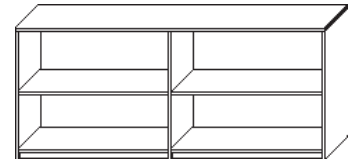

BOOKCASES

Lateral Bookcases

Model Number	Depth	Width	Height	List	Shelves	Notes
CP-LBC1260-30	12	60	30	$770	1 per side	• For touch latch doors add $234
CP-LBC1272-30	12	72	30	$885	1 per side	• Doors add $465
CP-LBC1660-30	16	60	30	$905	1 per side	• Locks add $78 per lock
CP-LBC1672-30	16	72	30	$1,005	1 per side	• Designer pulls add $24 per pull
CP-LBC1260-36	12	60	36	$1,040	2 per side	• For doors that will have binders behind them order 16" deep bookcase otherwise they wont fit
CP-LBC1272-36	12	72	36	$1,180	2 per side	
CP-LBC1660-36	16	60	36	$1,185	2 per side	
CP-LBC1672-36	16	72	36	$1,375	2 per side	• Custom sizes available
CP-LBC1260-42	12	60	42	$1,080	2 per side	
CP-LBC1272-42	12	72	42	$1,210	2 per side	
CP-LBC1660-42	16	60	42	$1,220	2 per side	
CP-LBC1672-42	16	72	42	$1,410	2 per side	
CP-LBC1260-48	12	60	48	$1,140	3 per side	
CP-LBC1272-48	12	72	48	$1,335	3 per side	
CP-LBC1660-48	16	60	48	$1,330	3 per side	
CP-LBC1672-48	16	72	48	$1,485	3 per side	
CP-LBC1260-60	12	60	60	$1,490	4 per side	
CP-LBC1272-60	12	72	60	$1,685	4 per side	
CP-LBC1660-60	16	60	60	$1,745	4 per side	
CP-LBC1672-60	16	72	60	$1,970	4 per side	
CP-LBC1260-72	12	60	72	$1,750	5 per side	
CP-LBC1660-72	16	60	72	$2,090	5 per side