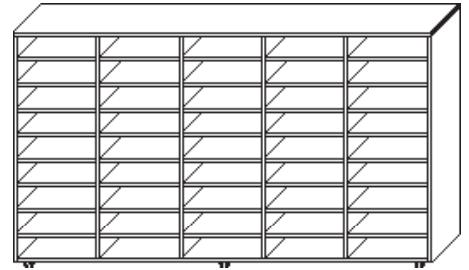

Angled Podium

Model Number	Depth	Width	Height	List	Notes
PODA-243042	24	30	42	\$895	<ul style="list-style-type: none">• Adjustable shelf add \$156• Custom sizes available

PAPER SORTERS

Desk Top Paper Sorter

Model Number	Depth	Width	Height	List	Notes
DTPS-1248-4	12	48	12	\$805	For full modesty add \$120
DTPS-1260-5	12	60	12	\$870	• Custom sizes available
DTPS-1272-6	12	72	12	\$970	

Paper Sorter

Model Number	Depth	Width	Height	List	Notes
PS-2048-29-4	20	48	29	\$1,380	• ¼" MDF black shelves
PS-2060-29-5	20	60	29	\$1,590	• Custom sizes available
PS-2072-29-6	20	72	29	\$1,795	
PS-2448-29-4	24	48	29	\$1,490	
PS-2460-29-5	24	60	29	\$1,710	
PS-2472-29-6	24	72	29	\$1,930	
PS-2048-42-4	20	48	42	\$1,380	
PS-2060-42-5	20	60	42	\$1,590	
PS-2072-42-6	20	72	42	\$1,795	
PS-2448-42-4	24	48	42	\$1,490	
PS-2460-42-5	24	60	42	\$1,710	
PS-2472-42-6	24	72	42	\$1,930	

Mobile Paper Sorter

Model Number	Depth	Width	Height	List	Notes
MPS-2048-29-4	20	48	29	\$1,605	• ¼" MDF black shelves
MPS-2060-29-5	20	60	29	\$1,810	• Custom sizes available
MPS-2072-29-6	20	72	29	\$2,020	
MPS-2448-29-4	24	48	29	\$1,715	
MPS-2460-29-5	24	60	29	\$1,930	
MPS-2472-29-6	24	72	29	\$2,160	
MPS-2048-42-4	20	48	42	\$1,605	
MPS-2060-42-5	20	60	42	\$1,810	
MPS-2072-42-6	20	72	42	\$2,020	
MPS-2448-42-4	24	48	42	\$1,715	
MPS-2460-42-5	24	60	42	\$1,930	
MPS-2472-42-6	24	72	42	\$2,160	