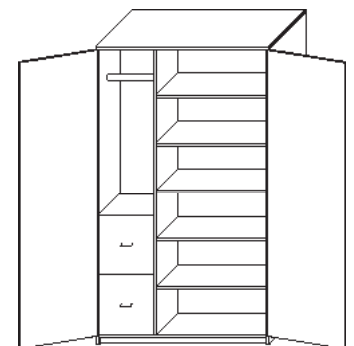

1/3 Split Two Door Wardrobe With Built In File File

Model Number	Depth	Width	Height	List	Shelves	Notes
CP-1/3WRFF-2430-66	24	30	66	$2,090	4	• Specify right or left for shelves
CP-1/3WRFF-2436-66	24	36	66	$2,265	4	• Locks add $78 per lock
CP-1/3WRFF-2430-72	24	30	72	$2,140	5	• Designer pulls add $24 per pull
CP-1/3WRFF-2436-72	24	36	72	$2,305	5	• Closet rod included
CP-1/3WRFF-2442-72	24	42	72	$2,325	5	• Custom sizes available