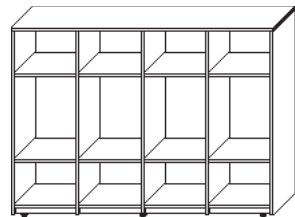

3/4" Mobile Wardrobe Cubbies

Model Number	Depth	Width	Height	List	Notes
CP-CUBWR-PRE-2060	20	60	46 5/8	$2,363	• Coat hook add $24 per hook
CP-CUBWR-ELE-2060	20	60	46 5/8	$2,363	• Custom sizes available

Preschool