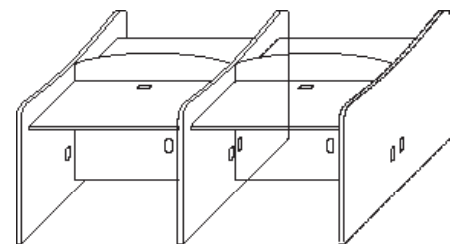

Curved Study Carrel

Model Number	Depth	Width	Height	List	Notes
SC-STUD-2436-48-C	24	36	48	$1,360	• Grommet add $35 • Custom sizes available
SC-STUD-2436-60-C	24	36	60	$1,425	
SC-STUD-3036-48-C	30	36	48	$1,475	
SC-STUD-3036-60-C	30	36	60	$1,530	
SC-STUD-3042-48-C	30	42	48	$1,590	
SC-STUD-3042-60-C	30	42	60	$1,645	

Study Carrel With Fixed Shelf

Model Number	Depth	Width	Height	List	Notes
SC-STUDFS-2436-48	24	36	48	$1,310	• Grommet add $35 • Custom sizes available
SC-STUDFS-2436-60	24	36	60	$1,360	
SC-STUDFS-3036-48	30	36	48	$1,425	
SC-STUDFS-3036-60	30	36	60	$1,475	
SC-STUDFS-3042-48	30	42	48	$1,530	
SC-STUDFS-3042-60	30	42	60	$1,590	

Curved Study Carrel With Fixed Shelf

Model Number	Depth	Width	Height	List	Notes
SC-STUDFS-2436-48-C	24	36	48	$1,530	• Grommet add $35 • Custom sizes available
SC-STUDFS-2436-60-C	24	36	60	$1,590	
SC-STUDFS-3036-48-C	30	36	48	$1,645	
SC-STUDFS-3036-60-C	30	36	60	$1,700	
SC-STUDFS-3042-48-C	30	42	48	$1,750	
SC-STUDFS-3042-60-C	30	42	60	$1,810	

Study Carrel Starter Kit

Model Number	Depth	Width	Height	List	Notes
SC-START-5936-36	59	36 3/8	36	$1,910	• Comes with run-through grommets on every surface

Study Carrel Add-on Kit

Model Number	Depth	Width	Height	List	Notes
SC-ADDON-5935-36	59	35 1/8	36	$1,445	• Comes with run-through grommets on every surface

Add-on kit comes with 1 modesty, 2 work surfaces, and 1 end panel