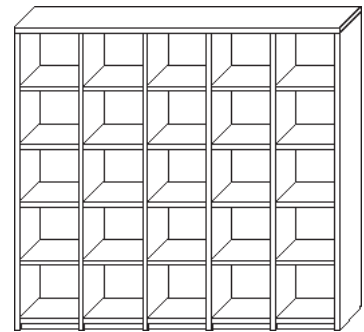

1 1/8" Storage Cubbies

Model Number	Depth	Width	Height	List	Notes
CP-CUB-1572-4X4	15	72	72	$2,945	• Coat hook add $24 per hook
CP-CUB-1590-5X5	15	90	84	$4,975	• Custom Sizes Available