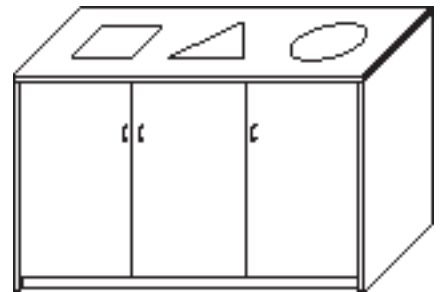

RECYCLE CENTERS

Front Access Recycle Center

Model Number	Depth	Width	Height	List	Notes
FARC-2448	24	48	36	\$1,440	• Designer pulls add \$24 per
FARC-2460	24	60	36	\$1,670	• Custom sizes available

Top Access Recycle Center

Model Number	Depth	Width	Height	List	Notes
TARC-2448	24	48	36	\$1,775	• Cut outs for top access customizable
TARC-2460	24	60	36	\$2,005	• Designer pulls add \$24 per • PVC Tape For Openings add \$312 • Custom sizes available