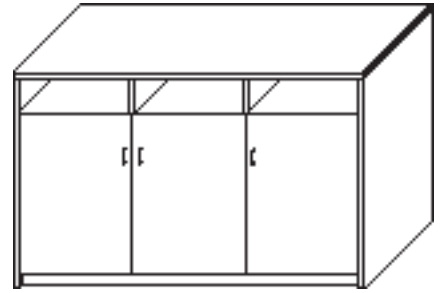

RECYCLE CENTERS

Front Access Recycle Center

Model Number	Depth	Width	Height	List	Notes
FARC-2448	24	48	36	$1,440	• Designer pulls add $24 per
FARC-2460	24	60	36	$1,670	• Custom sizes available