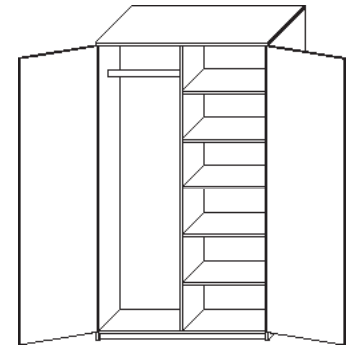

1/2 Split Two Door Wardrobe

Model Number	Depth	Width	Height	List	Shelves	Notes
CP-TDWR-2430-66	24	30	66	$1,760	4	• Specify right or left for shelves
CP-TDWR-2436-66	24	36	66	$1,935	4	• Locks add $78 per lock
CP-TDWR-2430-72	24	30	72	$1,805	5	• Designer pulls add $24 per pull
CP-TDWR-2436-72	24	36	72	$1,970	5	• Closet rod included
CP-TDWR-2442-72	24	42	72	$1,990	5	• Custom sizes available