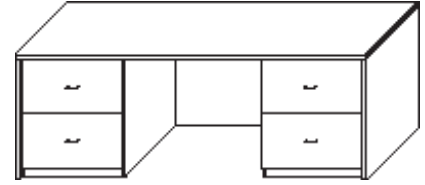

Double Pedestal Teacher's Desk Shell

Model Number	Depth	Width	Height	List	Notes
SC-DSBBF2460-2	24	60	29	$1,730	• Full modesty included
SC-DSBBF2466-2	24	66	29	$1,745	• Locks add $78 per
SC-DSBBF2472-2	24	72	29	$1,760	• Designer pulls add $24 per
SC-DSBBF3060-2	30	60	29	$1,720	• Grommet add $35
SC-DSBBF3066-2	30	66	29	$1,730	• Plastic pencil drawer add $96
SC-DSBBF3072-2	30	72	29	$1,765	• Custom sizes available
SC-DSBBF3666-2	36	66	29	$1,840	
SC-DSBBF3672-2	36	72	29	$1,855	

Model Number	Depth	Width	Height	List	Notes
SC-DSFF2460-2	24	60	29	$1,730	• Full modesty included
SC-DSFF2466-2	24	66	29	$1,745	• Locks add $78 per
SC-DSFF2472-2	24	72	29	$1,760	• Designer pulls add $24 per
SC-DSFF3060-2	30	60	29	$1,720	• Grommet add $35
SC-DSFF3066-2	30	66	29	$1,730	• Plastic pencil drawer add $96
SC-DSFF3072-2	30	72	29	$1,765	• Custom sizes available
SC-DSFF3666-2	36	66	29	$1,840	
SC-DSFF3672-2	36	72	29	$1,855	

Model Number	Depth	Width	Height	List	Notes
SC-DSCOM2460-2	24	60	29	$1,730	• Specify BBF right or left
SC-DSCOM2466-2	24	66	29	$1,745	• Full modesty included
SC-DSCOM2472-2	24	72	29	$1,760	• Locks add $78 per
SC-DSCOM3060-2	30	60	29	$1,720	• Designer pulls add $24 per
SC-DSCOM3066-2	30	66	29	$1,730	• Grommet add $35
SC-DSCOM3072-2	30	72	29	$1,765	• Plastic pencil drawer add $96
SC-DSCOM3666-2	36	66	29	$1,840	• Custom sizes available
SC-DSCOM3672-2	36	72	29	$1,855