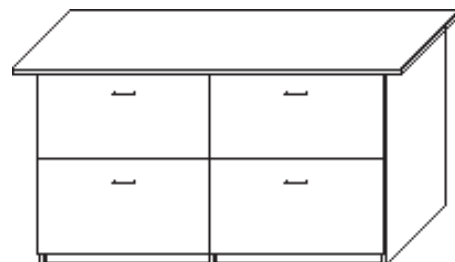

4 Drawer Workstation

Model Number	D	W	H	List	Work Surface	Notes
4WS-4048-29	40	48	29	$2,880	48 x 60	• Locks add $78 per • Casters add $108 • Designer pulls add $24 per • Custom sizes available
4WS-4060-29	40	60	29	$6,365	48 x 72	
4WS-4048-42	40	48	42	$3,550	48 x 60	
4WS-4060-42	40	60	42	$6,440	48 x 72