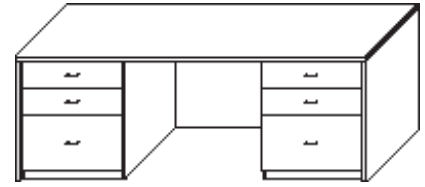

Double Pedestal Teacher's Desk Shell

Model Number	Depth	Width	Height	List	Notes
SC-DSBBF2460-2	24	60	29	$1,730	• Full modesty included
SC-DSBBF2466-2	24	66	29	$1,745	• Locks add $78 per
SC-DSBBF2472-2	24	72	29	$1,760	• Designer pulls add $24 per
SC-DSBBF3060-2	30	60	29	$1,720	• Grommet add $35
SC-DSBBF3066-2	30	66	29	$1,730	• Plastic pencil drawer add $96
SC-DSBBF3072-2	30	72	29	$1,765	• Custom sizes available
SC-DSBBF3666-2	36	66	29	$1,840	
SC-DSBBF3672-2	36	72	29	$1,855	

Model Number	Depth	Width	Height	List	Notes
SC-DSFF2460-2	24	60	29	$1,730	• Full modesty included
SC-DSFF2466-2	24	66	29	$1,745	• Locks add $78 per
SC-DSFF2472-2	24	72	29	$1,760	• Designer pulls add $24 per
SC-DSFF3060-2	30	60	29	$1,720	• Grommet add $35
SC-DSFF3066-2	30	66	29	$1,730	• Plastic pencil drawer add $96
SC-DSFF3072-2	30	72	29	$1,765	• Custom sizes available
SC-DSFF3666-2	36	66	29	$1,840	
SC-DSFF3672-2	36	72	29	$1,855	

Model Number	Depth	Width	Height	List	Notes
SC-DSCOM2460-2	24	60	29	$1,730	• Specify BBF right or left
SC-DSCOM2466-2	24	66	29	$1,745	• Full modesty included
SC-DSCOM2472-2	24	72	29	$1,760	• Locks add $78 per
SC-DSCOM3060-2	30	60	29	$1,720	• Designer pulls add $24 per
SC-DSCOM3066-2	30	66	29	$1,730	• Grommet add $35
SC-DSCOM3072-2	30	72	29	$1,765	• Plastic pencil drawer add $96
SC-DSCOM3666-2	36	66	29	$1,840	• Custom sizes available
SC-DSCOM3672-2	36	72	29	$1,855