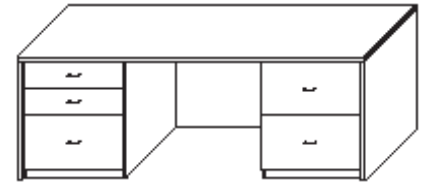

Double Pedestal Teacher's Desk Shell

Model Number	Depth	Width	Height	List	Notes
SC-DSBBF2460-2	24	60	29	$1,730	• Full modesty included
SC-DSBBF2466-2	24	66	29	$1,745	• Locks add $78 per
SC-DSBBF2472-2	24	72	29	$1,760	• Designer pulls add $24 per
SC-DSBBF3060-2	30	60	29	$1,720	• Grommet add $35
SC-DSBBF3066-2	30	66	29	$1,730	• Plastic pencil drawer add $96
SC-DSBBF3072-2	30	72	29	$1,765	• Custom sizes available
SC-DSBBF3666-2	36	66	29	$1,840	
SC-DSBBF3672-2	36	72	29	$1,855	

Model Number	Depth	Width	Height	List	Notes
SC-DSFF2460-2	24	60	29	$1,730	• Full modesty included
SC-DSFF2466-2	24	66	29	$1,745	• Locks add $78 per
SC-DSFF2472-2	24	72	29	$1,760	• Designer pulls add $24 per
SC-DSFF3060-2	30	60	29	$1,720	• Grommet add $35
SC-DSFF3066-2	30	66	29	$1,730	• Plastic pencil drawer add $96
SC-DSFF3072-2	30	72	29	$1,765	• Custom sizes available
SC-DSFF3666-2	36	66	29	$1,840	
SC-DSFF3672-2	36	72	29	$1,855	

Model Number	Depth	Width	Height	List	Notes
SC-DSCOM2460-2	24	60	29	$1,730	• Specify BBF right or left
SC-DSCOM2466-2	24	66	29	$1,745	• Full modesty included
SC-DSCOM2472-2	24	72	29	$1,760	• Locks add $78 per
SC-DSCOM3060-2	30	60	29	$1,720	• Designer pulls add $24 per
SC-DSCOM3066-2	30	66	29	$1,730	• Grommet add $35
SC-DSCOM3072-2	30	72	29	$1,765	• Plastic pencil drawer add $96
SC-DSCOM3666-2	36	66	29	$1,840	• Custom sizes available
SC-DSCOM3672-2	36	72	29	$1,855