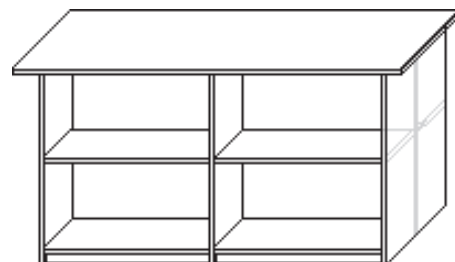

Open Workstation

Model Number	D	W	H	List	Work Surface	Notes
WS-2448-29	24	48	29	$1,330	36 x 60	• Casters add $108 • Custom sizes available
WS-3048-29	30	48	29	$1,360	42 x 60	
WS-3648-29	36	48	29	$1,435	48 x 60	
WS-2460-29	24	60	29	$1,475	36 x 72	
WS-3060-29	30	60	29	$1,435	42 x 72	
WS-3660-29	36	60	29	$1,570	48 x 72	
WS-2448-42	24	48	42	$1,330	36 x 60	
WS-3048-42	30	48	42	$1,360	42 x 60	
WS-3648-42	36	48	42	$1,435	48 x 60	
WS-2460-42	24	60	42	$1,475	36 x 72	
WS-3060-42	30	60	42	$1,435	42 x 72	
WS-3660-42	36	60	42	$1,570	48 x 72