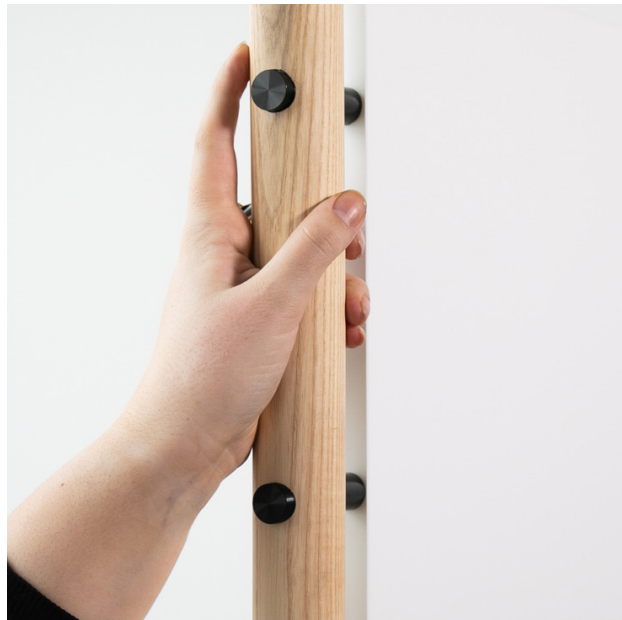

|MOMENT| board

This is your moment.

Agility of the board was a fundamental design direction. We achieved this via lightweight materials and intentional touch points. The full-length reveal between the frame and board lends to the impression of lightness, allowing for easy maneuverability with a comfort and minimal effort.

AGILITY: FROM ACCENT TO ACTION

ELEGANT ACCESSORIES

The Pivot Table allows the MOMENT board to flex from spur-of-the moment meetings to long-form planning sessions. It functions as a laptop table, writing platform, and display shelf. Height and angle of the table are user-adjustable via a knurled knob.

Anodized standoffs give the board a refined feel and create a reveal between the board and frame perfectly suited for a hand to grasp and maneuver the board.

Rounded details increase the overall strength and comfort of the frame while allowing for aesthetically pleasing reveals and classic accents.

As writable surface, Mirlux is non-ghosting and highly durable. The availability of numerous colorways allows for myriad customization and branding options.

PET serves threefold functions on the board, offering acoustic benefits, tack-ability, and an array of tasteful colors.