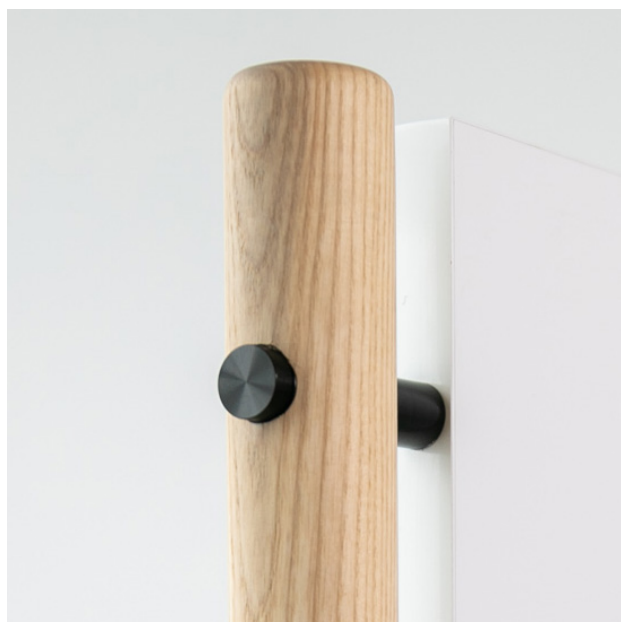

|MOMENT| board

This is your moment.

Agility of the board was a fundamental design direction. We achieved this via lightweight materials and intentional touch points. The full-length reveal between the frame and board lends to the impression of lightness, allowing for easy maneuverability with a comfort and minimal effort.

AGILITY: FROM ACCENT TO ACTION

ELEGANT ACCESSORIES

The Pivot Table allows the MOMENT board to flex from spur-of-the moment meetings to long-form planning sessions. It functions as a laptop table, writing platform, and display shelf. Height and angle of the table are user-adjustable via a knurled knob.

Anodized standoffs give the board a refined feel and create a reveal between the board and frame perfectly suited for a hand to grasp and maneuver the board.

Rounded details increase the overall strength and comfort of the frame while allowing for aesthetically pleasing reveals and classic accents.