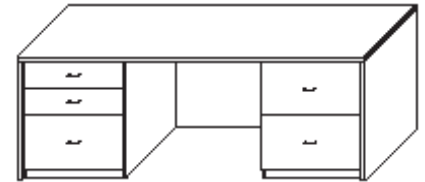

Double Pedestal Teacher's Desk Shell

Model Number	Depth	Width	Height	List	Notes
SC-DSBBF2460-2	24	60	29	$2100	• Full modesty included
SC-DSBBF2466-2	24	66	29	$2115	• Locks add $95 per
SC-DSBBF2472-2	24	72	29	$2135	• Designer pulls add $30 per
SC-DSBBF3060-2	30	60	29	$2090	• Grommet add $43
SC-DSBBF3066-2	30	66	29	$2100	• Plastic pencil drawer add $123
SC-DSBBF3072-2	30	72	29	$2140	• Custom sizes available
SC-DSBBF3666-2	36	66	29	$2230	
SC-DSBBF3672-2	36	72	29	$2250	

Model Number	Depth	Width	Height	List	Notes
SC-DSFF2460-2	24	60	29	$2100	• Full modesty included
SC-DSFF2466-2	24	66	29	$2115	• Locks add $95 per
SC-DSFF2472-2	24	72	29	$2135	• Designer pulls add $30 per
SC-DSFF3060-2	30	60	29	$2090	• Grommet add $43
SC-DSFF3066-2	30	66	29	$2100	• Plastic pencil drawer add $123
SC-DSFF3072-2	30	72	29	$2140	• Custom sizes available
SC-DSFF3666-2	36	66	29	$2230	
SC-DSFF3672-2	36	72	29	$2250	

Model Number	Depth	Width	Height	List	Notes
SC-DSCOM2460-2	24	60	29	$2100	• Specify BBF right or left
SC-DSCOM2466-2	24	66	29	$2115	• Full modesty included
SC-DSCOM2472-2	24	72	29	$2135	• Locks add $95 per
SC-DSCOM3060-2	30	60	29	$2090	• Designer pulls add $30 per
SC-DSCOM3066-2	30	66	29	$2100	• Grommet add $43
SC-DSCOM3072-2	30	72	29	$2140	• Plastic pencil drawer add $123
SC-DSCOM3666-2	36	66	29	$2230	• Custom sizes available
SC-DSCOM3672-2	36	72	29	$2250