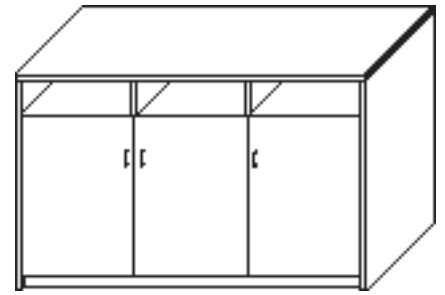

RECYCLE CENTERS

Front Access Recycle Center

Model Number	Depth	Width	Height	List	Notes
FARC-2448	24	48	36	$1745	• Designer pulls add $30 per
FARC-2460	24	60	36	$2025	• Custom sizes available