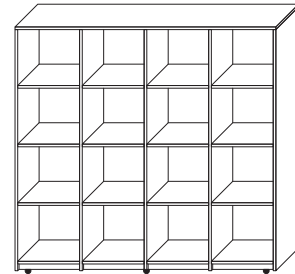

3/4" Mobile Storage Cubbies

Model Number	Depth	Width	Height	List	Notes
CP-CUB-1560-4X4-M	15	60	60	$2535	• Coat hook add $29 per hook
CP-CUB-1575-5X5-M	15	75	75	$3970	• Custom sizes available