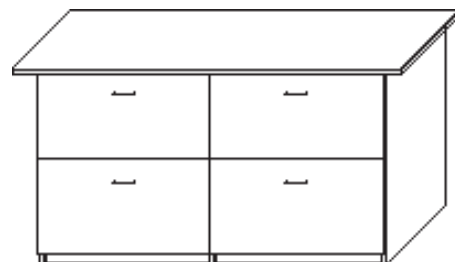

4 Drawer Workstation

Model Number	D	W	H	List	Work Surface	Notes
4WS-4048-29	40	48	29	$3495	48 x 60	• Locks add $95 per • Casters add $132 • Designer pulls add $30 per • Custom sizes available
4WS-4060-29	40	60	29	$7720	48 x 72	
4WS-4048-42	40	48	42	$4310	48 x 60	
4WS-4060-42	40	60	42	$7815	48 x 72