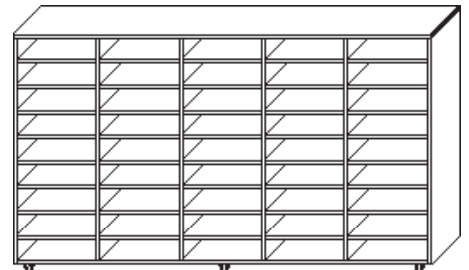

Angled Podium

Model Number	Depth	Width	Height	List	Notes
PODA-243042	24	30	42	\$1085	<ul style="list-style-type: none">• Adjustable shelf add \$189• Custom sizes available

PAPER SORTERS

Desk Top Paper Sorter

Model Number	Depth	Width	Height	List	Notes
DTPS-1248-4	12	48	12	\$975	For full modesty add \$138
DTPS-1260-5	12	60	12	\$1060	• Custom sizes available
DTPS-1272-6	12	72	12	\$1175	

Paper Sorter

Model Number	Depth	Width	Height	List	Notes
PS-2048-29-4	20	48	29	\$1675	• 1/4" MDF black shelves
PS-2060-29-5	20	60	29	\$1930	• Custom sizes available
PS-2072-29-6	20	72	29	\$2180	
PS-2448-29-4	24	48	29	\$1810	
PS-2460-29-5	24	60	29	\$2075	
PS-2472-29-6	24	72	29	\$2345	
PS-2048-42-4	20	48	42	\$1675	
PS-2060-42-5	20	60	42	\$1930	
PS-2072-42-6	20	72	42	\$2180	
PS-2448-42-4	24	48	42	\$1810	
PS-2460-42-5	24	60	42	\$2075	
PS-2472-42-6	24	72	42	\$2345	

Mobile Paper Sorter

Model Number	Depth	Width	Height	List	Notes
MPS-2048-29-4	20	48	29	\$1950	• 1/4" MDF black shelves
MPS-2060-29-5	20	60	29	\$2200	• Custom sizes available
MPS-2072-29-6	20	72	29	\$2445	
MPS-2448-29-4	24	48	29	\$2080	
MPS-2460-29-5	24	60	29	\$2345	
MPS-2472-29-6	24	72	29	\$2625	
MPS-2048-42-4	20	48	42	\$1950	
MPS-2060-42-5	20	60	42	\$2200	
MPS-2072-42-6	20	72	42	\$2445	
MPS-2448-42-4	24	48	42	\$2080	
MPS-2460-42-5	24	60	42	\$2345	
MPS-2472-42-6	24	72	42	\$2625	