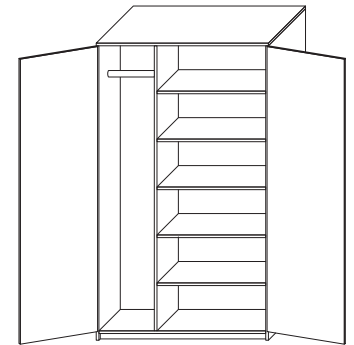

1/3 Split Two Door Wardrobe

Model Number	Depth	Width	Height	List	Shelves	Notes
CP-1/3WR-2430-66	24	30	66	$2135	4	• Specify right or left for shelves
CP-1/3WR-2436-66	24	36	66	$2350	4	• Locks add $95 per lock
CP-1/3WR-2430-72	24	30	72	$2190	5	• Designer pulls add $30 per pull
CP-1/3WR-2436-72	24	36	72	$2390	5	• Closet rod included
CP-1/3WR-2442-72	24	42	72	$2415	5	• Custom sizes available