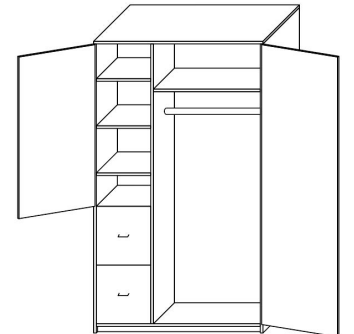

1/3 Split Two Door Wardrobe With Built In File File

Model Number	Depth	Width	Height	List	Shelves	Notes
CP-1/3WRFF-2430-66	24	30	66	$2535	4	• Specify right or left for shelves
CP-1/3WRFF-2436-66	24	36	66	$2750	4	• Locks add $95 per lock
CP-1/3WRFF-2430-72	24	30	72	$2590	5	• Designer pulls add $30 per pull
CP-1/3WRFF-2436-72	24	36	72	$2795	5	• Closet rod included
CP-1/3WRFF-2442-72	24	42	72	$2820	5	• Custom sizes available