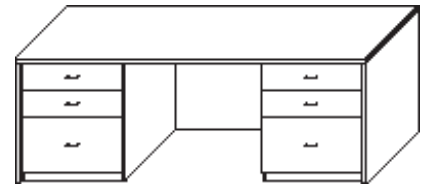

Double Pedestal Teacher's Desk Shell

Model Number	Depth	Width	Height	List	Notes
SC-DSBBF2460-2	24	60	29	$2100	• Full modesty included
SC-DSBBF2466-2	24	66	29	$2115	• Locks add $95 per
SC-DSBBF2472-2	24	72	29	$2135	• Designer pulls add $30 per
SC-DSBBF3060-2	30	60	29	$2090	• Grommet add $43
SC-DSBBF3066-2	30	66	29	$2100	• Plastic pencil drawer add $123
SC-DSBBF3072-2	30	72	29	$2140	• Custom sizes available
SC-DSBBF3666-2	36	66	29	$2230	
SC-DSBBF3672-2	36	72	29	$2250	

Model Number	Depth	Width	Height	List	Notes
SC-DSFF2460-2	24	60	29	$2100	• Full modesty included
SC-DSFF2466-2	24	66	29	$2115	• Locks add $95 per
SC-DSFF2472-2	24	72	29	$2135	• Designer pulls add $30 per
SC-DSFF3060-2	30	60	29	$2090	• Grommet add $43
SC-DSFF3066-2	30	66	29	$2100	• Plastic pencil drawer add $123
SC-DSFF3072-2	30	72	29	$2140	• Custom sizes available
SC-DSFF3666-2	36	66	29	$2230	
SC-DSFF3672-2	36	72	29	$2250	

Model Number	Depth	Width	Height	List	Notes
SC-DSCOM2460-2	24	60	29	$2100	• Specify BBF right or left
SC-DSCOM2466-2	24	66	29	$2115	• Full modesty included
SC-DSCOM2472-2	24	72	29	$2135	• Locks add $95 per
SC-DSCOM3060-2	30	60	29	$2090	• Designer pulls add $30 per
SC-DSCOM3066-2	30	66	29	$2100	• Grommet add $43
SC-DSCOM3072-2	30	72	29	$2140	• Plastic pencil drawer add $123
SC-DSCOM3666-2	36	66	29	$2230	• Custom sizes available
SC-DSCOM3672-2	36	72	29	$2250