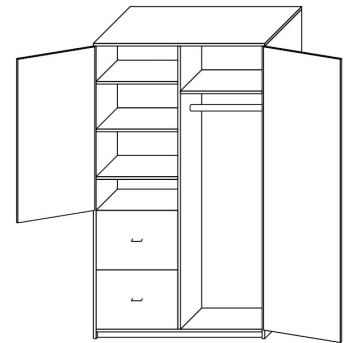

1/2 Split Two Door Wardrobe With Built In File/File

Model Number	Depth	Width	Height	List	Shelves	Notes
CP-TDWRFF-2430-66	24	30	66	$2535	4	• Specify right or left for shelves
CP-TDWRFF-2436-66	24	36	66	$2750	4	• Locks add $95 per lock
CP-TDWRFF-2430-72	24	30	72	$2590	5	• Designer pulls add $30 per pull
CP-TDWRFF-2436-72	24	36	72	$2795	5	• Closet rod included
CP-TDWRFF-2442-72	24	42	72	$2820	5	• Custom sizes available