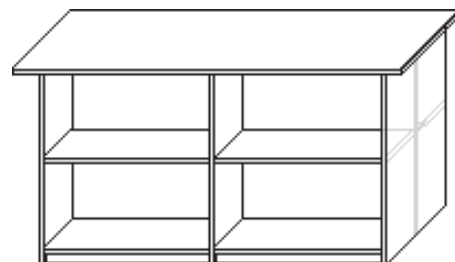

Open Workstation

Model Number	D	W	H	List	Work Surface	Notes
WS-2448-29	24	48	29	$1610	36 x 60	• Casters add $132 • Custom sizes available
WS-3048-29	30	48	29	$1650	42 x 60	
WS-3648-29	36	48	29	$1740	48 x 60	
WS-2460-29	24	60	29	$1795	36 x 72	
WS-3060-29	30	60	29	$1740	42 x 72	
WS-3660-29	36	60	29	$1905	48 x 72	
WS-2448-42	24	48	42	$1610	36 x 60	
WS-3048-42	30	48	42	$1650	42 x 60	
WS-3648-42	36	48	42	$1740	48 x 60	
WS-2460-42	24	60	42	$1795	36 x 72	
WS-3060-42	30	60	42	$1740	42 x 72	
WS-3660-42	36	60	42	$1905	48 x 72