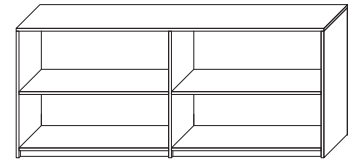

Lateral Bookcases

Model Number	Depth	Width	Height	List	Shelves	Notes
CP-LBC1260-30	12	60	30	$935	1 per side	• For touch latch doors add $284
CP-LBC1272-30	12	72	30	$1075	1 per side	• Doors add $564
CP-LBC1660-30	16	60	30	$1095	1 per side	• Locks add $95 per lock Designer
CP-LBC1672-30	16	72	30	$1220	1 per side	• pulls add $30 per pull
CP-LBC1260-36	12	60	36	$1265	2 per side	• For doors that will have binders behind them order 16" deep bookcase otherwise they wont fit
CP-LBC1272-36	12	72	36	$1430	2 per side	
CP-LBC1660-36	16	60	36	$1435	2 per side	• Custom sizes available
CP-LBC1672-36	16	72	36	$1670	2 per side	
CP-LBC1260-42	12	60	42	$1305	2 per side	
CP-LBC1272-42	12	72	42	$1465	2 per side	
CP-LBC1660-42	16	60	42	$1485	2 per side	
CP-LBC1672-42	16	72	42	$1710	2 per side	
CP-LBC1260-48	12	60	48	$1380	3 per side	
CP-LBC1272-48	12	72	48	$1620	3 per side	
CP-LBC1660-48	16	60	48	$1610	3 per side	
CP-LBC1672-48	16	72	48	$1805	3 per side	
CP-LBC1260-60	12	60	60	$1810	4 per side	
CP-LBC1272-60	12	72	60	$2045	4 per side	
CP-LBC1660-60	16	60	60	$2115	4 per side	
CP-LBC1672-60	16	72	60	$2390	4 per side	
CP-LBC1260-72	12	60	72	$2120	5 per side	
CP-LBC1660-72	16	60	72	$2535	5 per side