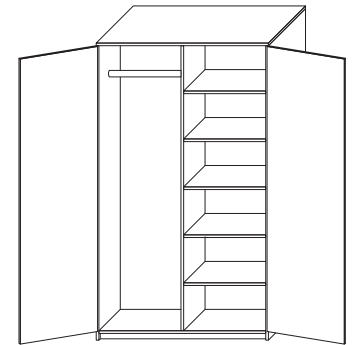

1/2 Split Two Door Wardrobe

Model Number	Depth	Width	Height	List	Shelves	Notes
CP-TDWR-2430-66	24	30	66	$2135	4	• Specify right or left for shelves
CP-TDWR-2436-66	24	36	66	$2350	4	• Locks add $95 per lock
CP-TDWR-2430-72	24	30	72	$2190	5	• Designer pulls add $30 per pull
CP-TDWR-2436-72	24	36	72	$2390	5	• Closet rod included
CP-TDWR-2442-72	24	42	72	$2415	5	• Custom sizes available