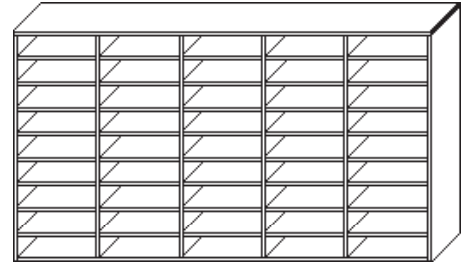

PODIUM

Standard Podium

Model Number	Depth	Width	Height	List	Notes
POD-243042	24	30	42	\$725	<ul style="list-style-type: none">• Adjustable shelf add \$189• Custom sizes available

Podium with Rails

Model Number	Depth	Width	Height	List	Notes
PODR-243042	24	30	42	\$925	<ul style="list-style-type: none">• Adjustable shelf add \$189• Custom sizes available

Angled Podium

Model Number	Depth	Width	Height	List	Notes
PODA-243042	24	30	42	\$1085	<ul style="list-style-type: none">• Adjustable shelf add \$189• Custom sizes available

PAPER SORTERS

Desk Top Paper Sorter

Model Number	Depth	Width	Height	List	Notes
DTPS-1248-4	12	48	12	\$975	For full modesty add \$138
DTPS-1260-5	12	60	12	\$1060	• Custom sizes available
DTPS-1272-6	12	72	12	\$1175	

Paper Sorter

Model Number	Depth	Width	Height	List	Notes
PS-2048-29-4	20	48	29	\$1675	• 1/4" MDF black shelves
PS-2060-29-5	20	60	29	\$1930	• Custom sizes available
PS-2072-29-6	20	72	29	\$2180	
PS-2448-29-4	24	48	29	\$1810	
PS-2460-29-5	24	60	29	\$2075	
PS-2472-29-6	24	72	29	\$2345	
PS-2048-42-4	20	48	42	\$1675	
PS-2060-42-5	20	60	42	\$1930	
PS-2072-42-6	20	72	42	\$2180	
PS-2448-42-4	24	48	42	\$1810	
PS-2460-42-5	24	60	42	\$2075	
PS-2472-42-6	24	72	42	\$2345	