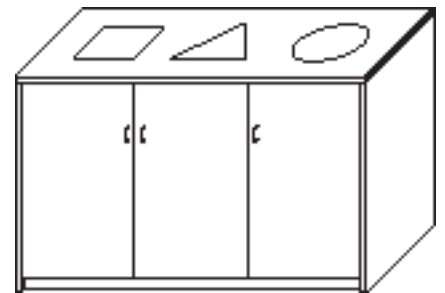

RECYCLE CENTERS

Front Access Recycle Center

Model Number	Depth	Width	Height	List	Notes
FARC-2448	24	48	36	\$1745	• Designer pulls add \$30 per
FARC-2460	24	60	36	\$2025	• Custom sizes available

Top Access Recycle Center

Model Number	Depth	Width	Height	List	Notes
TARC-2448	24	48	36	\$2150	• Cut outs for top access customizable
TARC-2460	24	60	36	\$2430	• Designer pulls add \$30 per • PVC Tape For Openings add \$393 • Custom sizes available