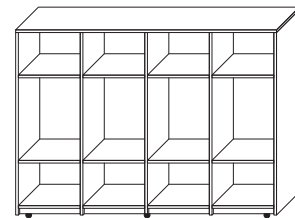

3/4" Mobile Wardrobe Cubbies

Model Number	Depth	Width	Height	List	Notes
CP-CUBWR-PRE-2060	20	60	46 5/8	$2980	• Coat hook add $29 per hook
CP-CUBWR-ELE-2060	20	60	46 5/8	$2980	• Custom sizes available

Preschool