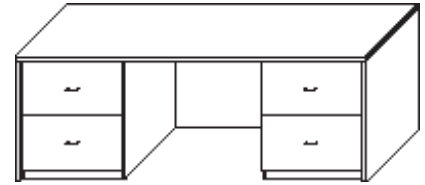

Double Pedestal Teacher's Desk Shell

Model Number	Depth	Width	Height	List	Notes
SC-DSBBF2460-2	24	60	29	$2100	• Full modesty included
SC-DSBBF2466-2	24	66	29	$2115	• Locks add $95 per
SC-DSBBF2472-2	24	72	29	$2135	• Designer pulls add $30 per
SC-DSBBF3060-2	30	60	29	$2090	• Grommet add $43
SC-DSBBF3066-2	30	66	29	$2100	• Plastic pencil drawer add $123
SC-DSBBF3072-2	30	72	29	$2140	• Custom sizes available
SC-DSBBF3666-2	36	66	29	$2230	
SC-DSBBF3672-2	36	72	29	$2250	

Model Number	Depth	Width	Height	List	Notes
SC-DSFF2460-2	24	60	29	$2100	• Full modesty included
SC-DSFF2466-2	24	66	29	$2115	• Locks add $95 per
SC-DSFF2472-2	24	72	29	$2135	• Designer pulls add $30 per
SC-DSFF3060-2	30	60	29	$2090	• Grommet add $43
SC-DSFF3066-2	30	66	29	$2100	• Plastic pencil drawer add $123
SC-DSFF3072-2	30	72	29	$2140	• Custom sizes available
SC-DSFF3666-2	36	66	29	$2230	
SC-DSFF3672-2	36	72	29	$2250	

Model Number	Depth	Width	Height	List	Notes
SC-DSCOM2460-2	24	60	29	$2100	• Specify BBF right or left
SC-DSCOM2466-2	24	66	29	$2115	• Full modesty included
SC-DSCOM2472-2	24	72	29	$2135	• Locks add $95 per
SC-DSCOM3060-2	30	60	29	$2090	• Designer pulls add $30 per
SC-DSCOM3066-2	30	66	29	$2100	• Grommet add $43
SC-DSCOM3072-2	30	72	29	$2140	• Plastic pencil drawer add $123
SC-DSCOM3666-2	36	66	29	$2230	• Custom sizes available
SC-DSCOM3672-2	36	72	29	$2250