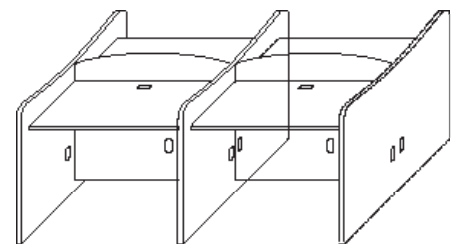

STUDY CARRELS

Study Carrel

Model Number	Depth	Width	Height	List	Notes
SC-STUD-2436-48	24	36	48	$1380	• Grommet add $43
SC-STUD-2436-60	24	36	60	$1445	• Custom sizes available
SC-STUD-3036-48	30	36	48	$1525	
SC-STUD-3036-60	30	36	60	$1590	
SC-STUD-3042-48	30	42	48	$1650	
SC-STUD-3042-60	30	42	60	$1730	

Curved Study Carrel

Model Number	Depth	Width	Height	List	Notes
SC-STUD-2436-48-C	24	36	48	$1650	• Grommet add $43
SC-STUD-2436-60-C	24	36	60	$1730	• Custom sizes available
SC-STUD-3036-48-C	30	36	48	$1795	
SC-STUD-3036-60-C	30	36	60	$1850	
SC-STUD-3042-48-C	30	42	48	$1930	
SC-STUD-3042-60-C	30	42	60	$1995	

Study Carrel With Fixed Shelf

Model Number	Depth	Width	Height	List	Notes
SC-STUDFS-2436-48	24	36	48	$1590	• Grommet add $43
SC-STUDFS-2436-60	24	36	60	$1650	• Custom sizes available
SC-STUDFS-3036-48	30	36	48	$1730	
SC-STUDFS-3036-60	30	36	60	$1795	
SC-STUDFS-3042-48	30	42	48	$1850	
SC-STUDFS-3042-60	30	42	60	$1930	

Curved Study Carrel With Fixed Shelf

Model Number	Depth	Width	Height	List	Notes
SC-STUDFS-2436-48-C	24	36	48	$1850	• Grommet add $43
SC-STUDFS-2436-60-C	24	36	60	$1930	• Custom sizes available
SC-STUDFS-3036-48-C	30	36	48	$1995	
SC-STUDFS-3036-60-C	30	36	60	$2065	
SC-STUDFS-3042-48-C	30	42	48	$2120	
SC-STUDFS-3042-60-C	30	42	60	$2200	

Study Carrel Starter Kit

Model Number	Depth	Width	Height	List	Notes
SC-START-5936-36	59	36 38	36	$2320	• Comes with run-through grommets on every surface

Study Carrel Add-on Kit

Model Number	Depth	Width	Height	List	Notes
SC-ADDON-5935-36	59	35 1/4	36	$1750	• Comes with run-through grommets on every surface

Add-on kit comes with 1 modesty, 2 work surfaces, and 1 end panel