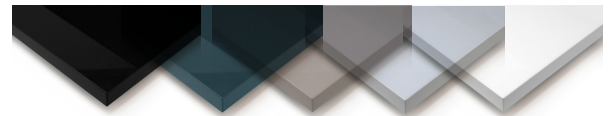

5 Mirlux marker board colors