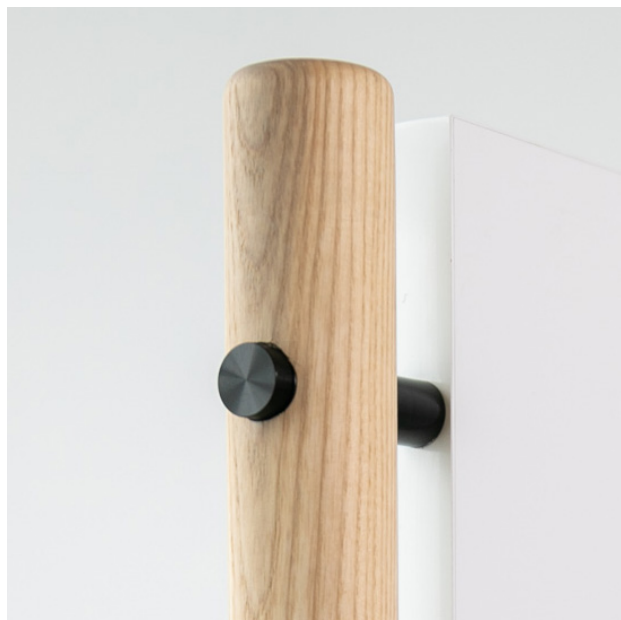

Elegant accessories encourage customization, personalization, and engagement while providing storage and opportunities for biophilia that compliment the timeless design of the board.

Natural materials such as the hardwood frame grant a warmth and comfort sought after by individuals and teams returning to the office for collaboration and community.