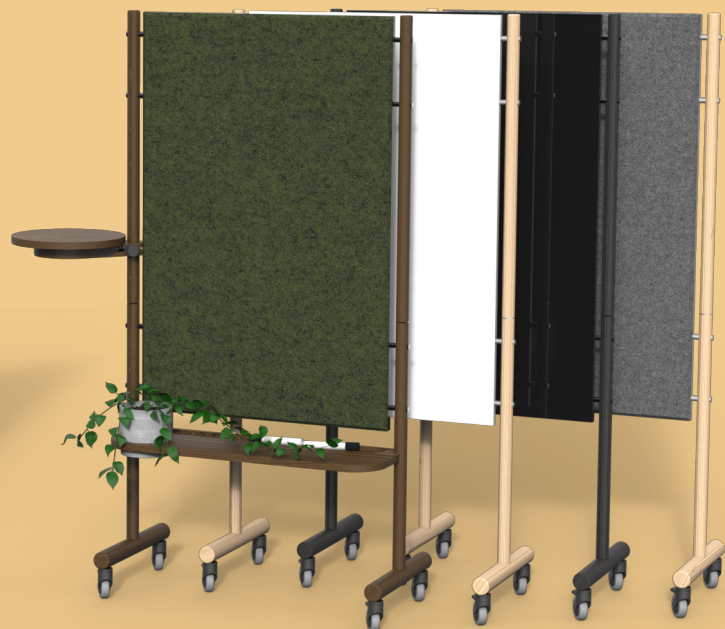

As writable surface, Mirlux is non-ghosting and highly durable. The availability of numerous colorways allows for myriad customization and branding options.

PET serves threefold functions on the board, offering acoustic benefits, tack-ability, and an array of tasteful colors.

### single planter

D: 12"  
W: 36" / 52"  
H: 6"

### multi planter

D: 12"  
W: 36" / 52"  
H: 6"