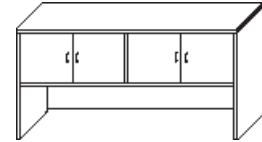

Desk Top Hutch With Doors

Model Number	Depth	Width	Height	List	Notes
CP-DTHD15-4837	15	48	37	$1210	• For full modesty add $138
CP-DTHD15-6037	15	60	37	$1360	• Locks add $95 per lock
CP-DTHD15-7237	15	72	37	$1510	• Designer pulls add $30 per pull • Custom sizes available