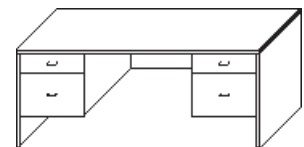

3/4 Pedestal Desk Shell

Model Number	Depth	Width	Height	List	Notes
CP-DSBF2448	24	48	29	$1095	• Modesty is 19.5". For full modesty add $138 • Double pedestal add $490 • Specify right or left for single pedestal • Locks add $95 per lock • Designer pulls add $30 per pull • Custom sizes available
CP-DSBF2460	24	60	29	$1160	
CP-DSBF2466	24	66	29	$1205	
CP-DSBF2472	24	72	29	$1235	
CP-DSBF3048	30	48	29	$1165	
CP-DSBF3060	30	60	29	$1190	
CP-DSBF3066	30	66	29	$1205	
CP-DSBF3072	30	72	29	$1260	
CP-DSBF3666	36	66	29	$1330	
CP-DSBF3672	36	72	29	$1340	

shown with additional pedestal

Full Pedestal Desk Shell

Model Number	Depth	Width	Height	List	Notes
CP-DSBBF2448	24	48	29	$1400	• Specify right or left for single pedestal • Double pedestal add $490 (Specify box/box/file or file/file) • Full modesty included • Locks add $95 per lock • Designer pulls add $30 per pull • Custom sizes available
CP-DSBBF2460	24	60	29	$1595	
CP-DSBBF2466	24	66	29	$1610	
CP-DSBBF2472	24	72	29	$1625	
CP-DSBBF3048	30	48	29	$1550	
CP-DSBBF3060	30	60	29	$1580	
CP-DSBBF3066	30	66	29	$1595	
CP-DSBBF3072	30	72	29	$1635	
CP-DSBBF3666	36	66	29	$1730	
CP-DSBBF3672	36	72	29	$1745