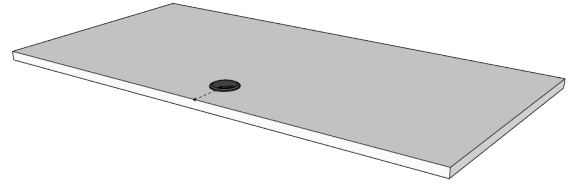

Grommets

Grommet placement is 3.5" in from side and back panels. Choose left, right, center or any combination thereof.

Tops Program