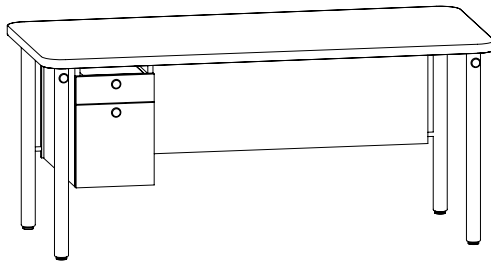

ADMINISTRATIVE SPACES

Makr Furniture offers full administrative spaces, from reception desks to conference tables, paper sorters to cabinets and work spaces.

TEACHER DESKS

Pedestal Teacher's Desk Shell

D: 24-36"
W: 60-72"
H: 29"

Hight Adjustable Desks

D: 24-36"
W: 36-96"
H: 29-42"

Modesty Panels

Desk Accessories

D: 24-36"
W: 60-72"
H: 29"

Moment Teacher Desks

D: 24-36"
W: 48-72"
H: 29.5"

** mobile option casters available*

STUDENT DESKS & TABLES

Flip Top Tables

D: 20-30"
W: 30-72"
H: 29"

Heavy Duty Tables

D: 20-30"
W: 30-96"
H: 29"

Student Desks

D: 18-24"
W: 18-36"
H: 29-36"

** stackable options available*