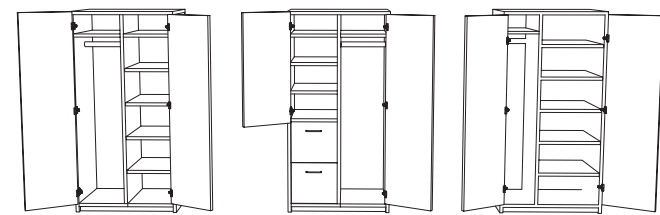

STUDENT DESKS & TABLES

Flip Top Tables

D: 20-30"
W: 30-72"
H: 29"

Heavy Duty Tables

D: 20-30"
W: 30-96"
H: 29"

Student Desks

D: 18-24"
W: 18-36"
H: 29-36"

** stackable options available*

CLASSROOM STORAGE

* mobile option casters available for most storage pieces

Workstations

D: 24-36"
W: 48-60"
H: 29-42"

* mobile option casters available

Credenzas

D: 24"
W: 30-48"
H: 29"

* mobile option casters available

Single Door Storage Cabinet

D: 24-30"
W: 24-30"
H: 60-72"

* mobile option casters available

Two Door Wardrobes

D: 24"
W: 30-42"
H: 66-72"

* mobile option casters available

CUBBIES & PODIUMS

Podiums