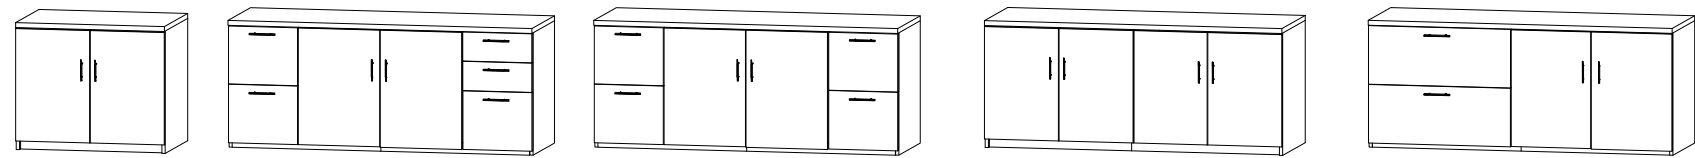

CLASSROOM STORAGE

* mobile option casters available for most storage pieces

Workstations

D: 24-36"
W: 48-60"
H: 29-42"

* mobile option casters available

Credenzas

D: 24"
W: 30-48"
H: 29"

* mobile option casters available

Single Door Storage Cabinet

D: 24-30"
W: 24-30"
H: 60-72"

* mobile option casters available

Two Door Wardrobes

D: 24"
W: 30-42"
H: 66-72"

* mobile option casters available

CUBBIES & PODIUMS

Podiums