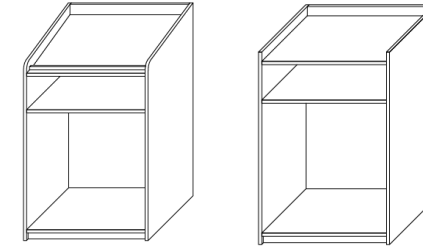

CLASSROOM STORAGE

* mobile option casters available for most storage pieces

Workstations

D: 24-36"
W: 48-60"
H: 29-42"

* mobile option casters available

Credenzas

D: 24"
W: 30-48"
H: 29"

* mobile option casters available

Single Door Storage Cabinet

D: 24-30"
W: 24-30"
H: 60-72"

* mobile option casters available

Two Door Wardrobes

D: 24"
W: 30-42"
H: 66-72"

* mobile option casters available

CUBBIES & PODIUMS

Podiums

D: 24"
W: 30"
H: 42"

* mobile option casters available

Height Adjustable Lecturn

D: 24"
W: 30"
H: 29-42"

* mobile option casters available

Study Carrells

D: 24-30"
W: 36-42"
H: 48-60"

Cubbies

D: 15"
W: 72-90"
H: 72-84"

* mobile option casters available

BOOKCASES

* mobile option casters available for most bookcases

Lateral Bookcases

D: 12-16"
W: 60-72"
H: 30-72"

Curved Bookcases

D: 16-24"
W: 60"
H: 30-48"