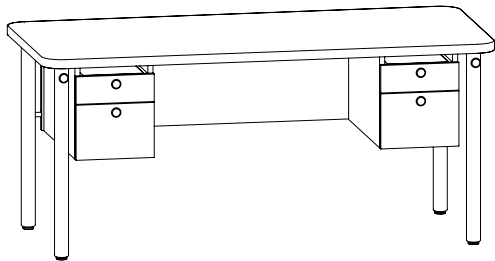

ADMINISTRATIVE SPACES

Makr Furniture offers full administrative spaces, from reception desks to conference tables, paper sorters to cabinets and work spaces.

TEACHER DESKS

Pedestal Teacher's Desk Shell

D: 24-36"
W: 60-72"
H: 29"

Hight Adjustable Desks

D: 24-36"
W: 36-96"
H: 29-42"

Modesty Panels

Desk Accessories

D: 24-36"
W: 60-72"
H: 29"

Moment Teacher Desks

D: 24-36"
W: 48-72"
H: 29.5"

** mobile option casters available*

STUDENT DESKS & TABLES

Flip Top Tables

D: 20-30"
W: 30-72"
H: 29"

Heavy Duty Tables

D: 20-30"
W: 30-96"
H: 29"

Student Desks

D: 18-24"
W: 18-36"
H: 29-36"

** stackable options available*