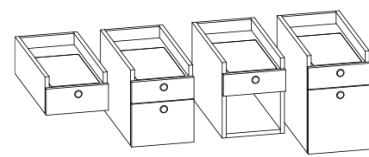

ADMINISTRATIVE SPACES

Makr Furniture offers full administrative spaces, from reception desks to conference tables, paper sorters to cabinets and work spaces.

TEACHER DESKS

Pedestal Teacher's Desk Shell

D: 24-36"
W: 60-72"
H: 29"

Hight Adjustable Desks

D: 24-36"
W: 36-96"
H: 29-42"

Modesty Panels

Desk Accessories

D: 24-36"
W: 60-72"
H: 29"

Moment Teacher Desks

D: 24-36"
W: 48-72"
H: 29.5"

** mobile option casters available*

STUDENT DESKS & TABLES

Flip Top Tables

D: 20-30"
W: 30-72"
H: 29"

Heavy Duty Tables

D: 20-30"
W: 30-96"
H: 29"

Student Desks

D: 18-24"
W: 18-36"
H: 29-36"

** stackable options available*