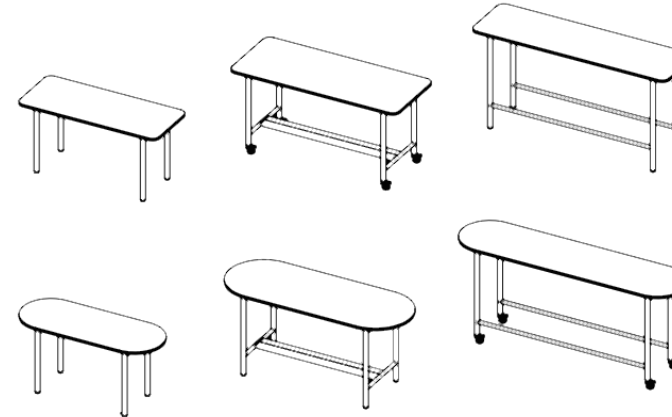

D: 15"
W: 72-90"
H: 72-84"

* mobile option casters available

BOOKCASES

* mobile option casters available for most bookcases

Lateral Bookcases

D: 12-16"
W: 60-72"
H: 30-72"

Curved Bookcases

D: 16-24"
W: 60"
H: 30-48"

Double Sided Bookcases

D: 24-32"
W: 30-36"
H: 30-72"

Single Sided Bookcases

D: 12-16"
W: 30-36"
H: 30-84"

Media Tables

D: 48"
W: 72-96"
H: 29.5, 36, 42"

Perch Tables

D: 24-30"
W: 48-96"
H: 29.5, 36, 42"

Session Tables

D: 30-48"
W: 48-96"
H: 29.5, 36, 42"

MOMENT TABLE LINE

* mobile option casters available for most tables

Common Tables

D: 36-60"
W: 48-120"
H: 29.5"

Community Tables

D: 42-60"
W: 42-60"
H: 29.5, 36, 42"