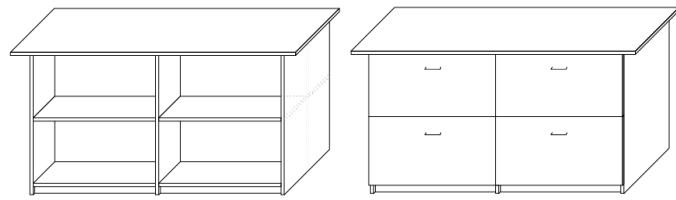

STUDENT DESKS & TABLES

Flip Top Tables

D: 20-30"
W: 30-72"
H: 29"

Heavy Duty Tables

D: 20-30"
W: 30-96"
H: 29"

Student Desks

D: 18-24"
W: 18-36"
H: 29-36"

** stackable options available*

CLASSROOM STORAGE

* mobile option casters available for most storage pieces

Workstations

D: 24-36"
W: 48-60"
H: 29-42"

* mobile option casters available

Credenzas

D: 24"
W: 30-48"
H: 29"

* mobile option casters available

Single Door Storage Cabinet

D: 24-30"
W: 24-30"
H: 60-72"

* mobile option casters available

Two Door Wardrobes

D: 24"
W: 30-42"
H: 66-72"

* mobile option casters available

CUBBIES & PODIUMS

Podiums