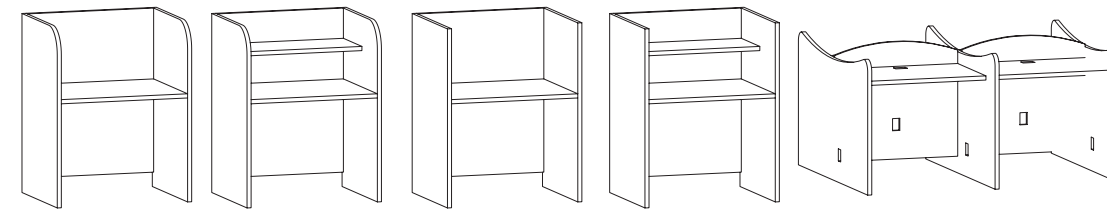

Single Door Storage Cabinet

D: 24-30"
W: 24-30"
H: 60-72"

* mobile option casters available

Two Door Wardrobes

D: 24"
W: 30-42"
H: 66-72"

* mobile option casters available

CUBBIES & PODIUMS

Podiums

D: 24"
W: 30"
H: 42"

* mobile option casters available

Height Adjustable Lecturn

D: 24"
W: 30"
H: 29-42"

* mobile option casters available

Study Carrells

D: 24-30"
W: 36-42"
H: 48-60"

Cubbies

D: 15"
W: 72-90"
H: 72-84"

* mobile option casters available

BOOKCASES

* mobile option casters available for most bookcases

Lateral Bookcases

D: 12-16"
W: 60-72"
H: 30-72"

Curved Bookcases

D: 16-24"
W: 60"
H: 30-48"