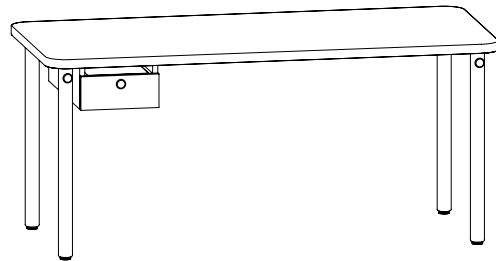

ADMINISTRATIVE SPACES

Makr Furniture offers full administrative spaces, from reception desks to conference tables, paper sorters to cabinets and work spaces.

TEACHER DESKS

Pedestal Teacher's Desk Shell

D: 24-36"
W: 60-72"
H: 29"

Hight Adjustable Desks

D: 24-36"
W: 36-96"
H: 29-42"

Modesty Panels

Desk Accessories

D: 24-36"
W: 60-72"
H: 29"

Moment Teacher Desks

D: 24-36"
W: 48-72"
H: 29.5"

** mobile option casters available*

STUDENT DESKS & TABLES

Flip Top Tables

D: 20-30"
W: 30-72"
H: 29"

Heavy Duty Tables

D: 20-30"
W: 30-96"
H: 29"

Student Desks

D: 18-24"
W: 18-36"
H: 29-36"

** stackable options available*