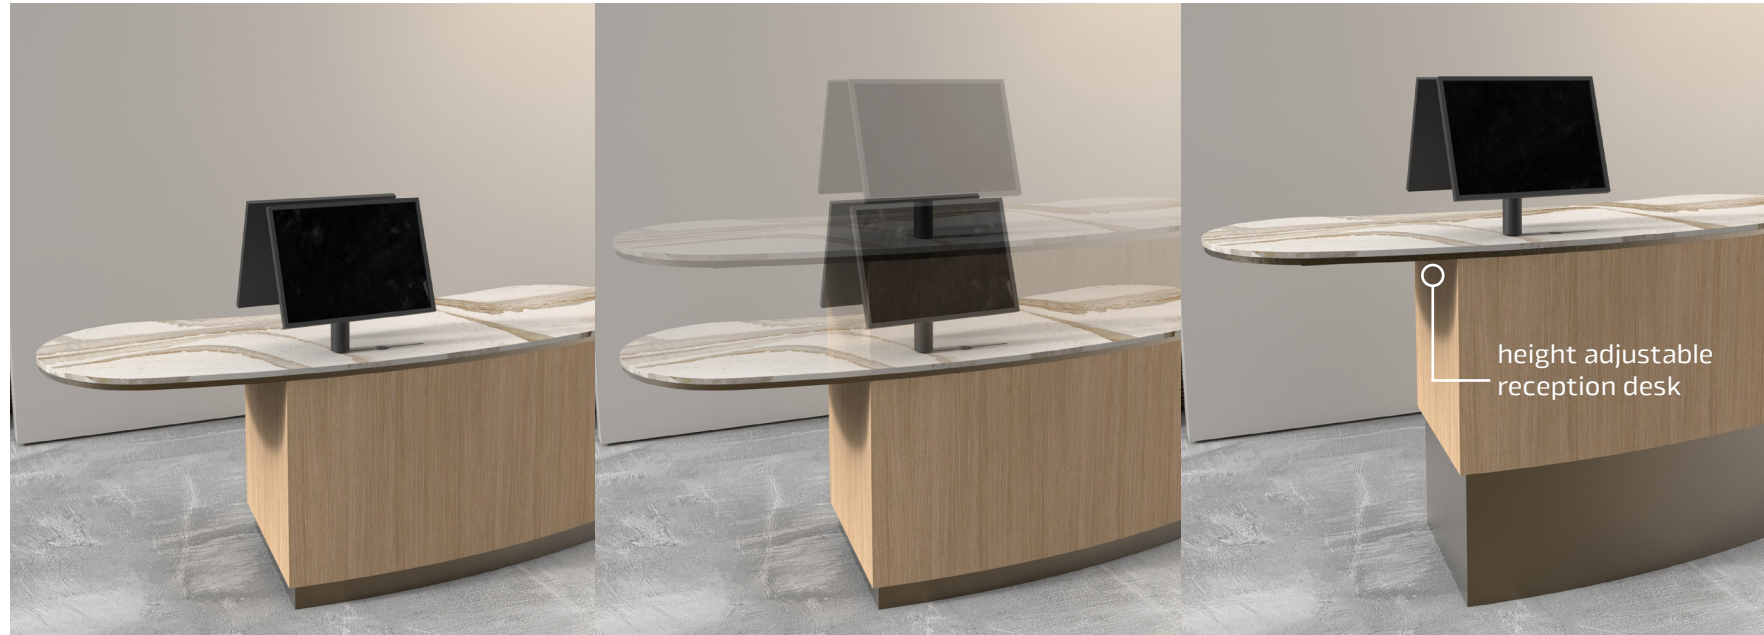

reconfigurable tackboard attachments

LIBRARIES

Makr's entire product line includes workspace solutions from shelf bookcases to configurations for open collaboration with options for expanded storage.

Oxidized Beam Wood

ADMINISTRATIVE SPACES

Makr Furniture offers full administrative spaces, from reception desks to conference tables, paper sorters to cabinets and work spaces.

TEACHER DESKS

Pedestal Teacher's Desk Shell

D: 24-36"
W: 60-72"
H: 29"