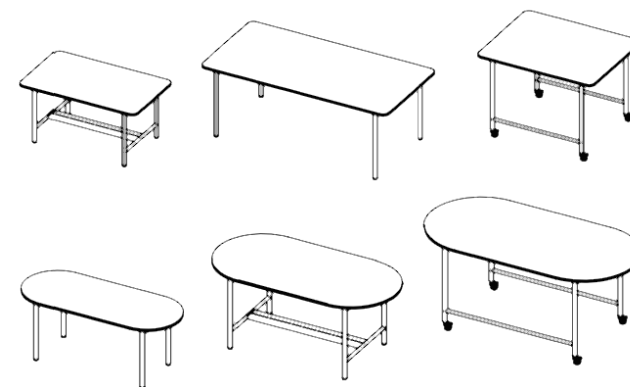

D: 15"
W: 72-90"
H: 72-84"

* mobile option casters available

BOOKCASES

* mobile option casters available for most bookcases

Lateral Bookcases

D: 12-16"
W: 60-72"
H: 30-72"

Curved Bookcases

D: 16-24"
W: 60"
H: 30-48"

Double Sided Bookcases

D: 24-32"
W: 30-36"
H: 30-72"

Single Sided Bookcases

D: 12-16"
W: 30-36"
H: 30-84"

Media Tables

D: 48"
W: 72-96"
H: 29.5, 36, 42"

Perch Tables

D: 24-30"
W: 48-96"
H: 29.5, 36, 42"

Session Tables

D: 30-48"
W: 48-96"
H: 29.5, 36, 42"

MOMENT TABLE LINE

* mobile option casters available for most tables

Common Tables

D: 36-60"
W: 48-120"
H: 29.5"

Community Tables

D: 42-60"
W: 42-60"
H: 29.5, 36, 42"