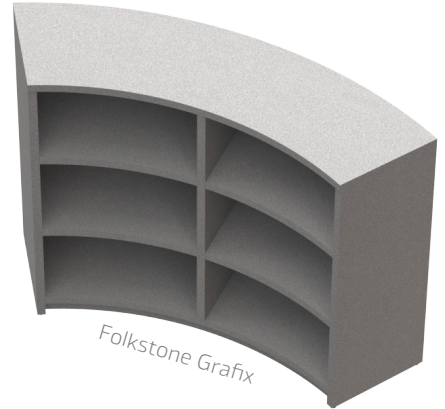

Folkstone Grafix

Makr brings dynamic settings that support both storage and active workspaces, whether you are studying alone or working with a group.