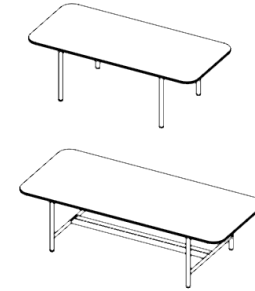

D: 15"
W: 72-90"
H: 72-84"

* mobile option casters available

BOOKCASES

* mobile option casters available for most bookcases

Lateral Bookcases

D: 12-16"
W: 60-72"
H: 30-72"

Curved Bookcases

D: 16-24"
W: 60"
H: 30-48"

Double Sided Bookcases

D: 24-32"
W: 30-36"
H: 30-72"

Single Sided Bookcases

D: 12-16"
W: 30-36"
H: 30-84"

Media Tables

D: 48"
W: 72-96"
H: 29.5, 36, 42"

Perch Tables

D: 24-30"
W: 48-96"
H: 29.5, 36, 42"

Session Tables

D: 30-48"
W: 48-96"
H: 29.5, 36, 42"

MOMENT TABLE LINE

* mobile option casters available for most tables

Common Tables

D: 36-60"
W: 48-120"
H: 29.5"

Community Tables

D: 42-60"
W: 42-60"
H: 29.5, 36, 42"