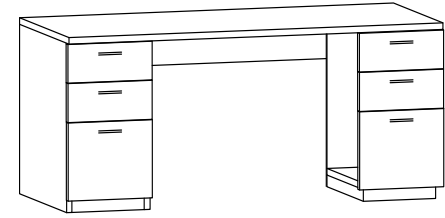

ADMINISTRATIVE SPACES

Makr Furniture offers full administrative spaces, from reception desks to conference tables, paper sorters to cabinets and work spaces.

TEACHER DESKS

Pedestal Teacher's Desk Shell

D: 24-36"
W: 60-72"
H: 29"

Hight Adjustable Desks

D: 24-36"
W: 36-96"
H: 29-42"

Modesty Panels

Desk Accessories

D: 24-36"
W: 60-72"
H: 29"

Moment Teacher Desks

D: 24-36"
W: 48-72"
H: 29.5"

** mobile option casters available*