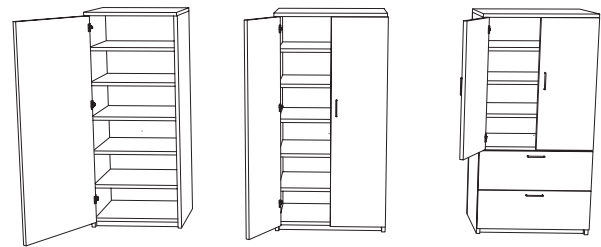

STUDENT DESKS & TABLES

Flip Top Tables

D: 20-30"
W: 30-72"
H: 29"

Heavy Duty Tables

D: 20-30"
W: 30-96"
H: 29"

Student Desks

D: 18-24"
W: 18-36"
H: 29-36"

** stackable options available*

CLASSROOM STORAGE

* mobile option casters available for most storage pieces

Workstations

D: 24-36"
W: 48-60"
H: 29-42"

* mobile option casters available

Credenzas

D: 24"
W: 30-48"
H: 29"

* mobile option casters available

Single Door Storage Cabinet

D: 24-30"
W: 24-30"
H: 60-72"

* mobile option casters available

Two Door Wardrobes

D: 24"
W: 30-42"
H: 66-72"

* mobile option casters available

CUBBIES & PODIUMS

Podiums