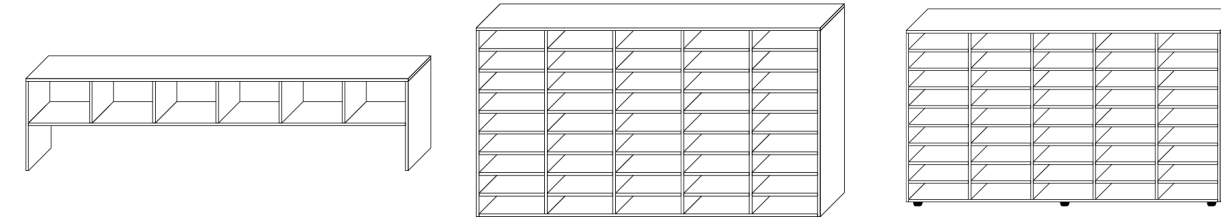

Rectangular

Curved

Height Adjustable

Paper Sorters

D: 20-24"
W: 48-72"
H: 29-42"

** mobile option casters available*

Lateral File Storage

D: 20"
W: 30-42.5"
H: 29-55"