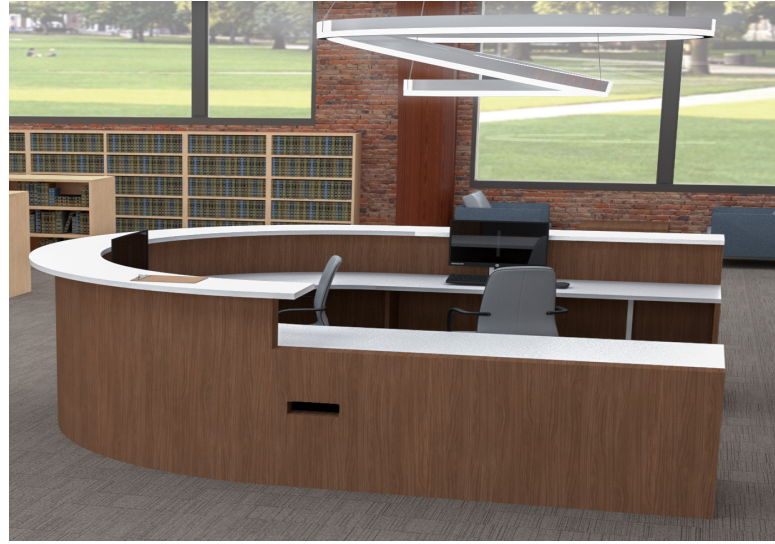

ADMINISTRATIVE SPACES

Makr Furniture offers full administrative spaces, from reception desks to conference tables, paper sorters to cabinets and work spaces.

TEACHER DESKS

Pedestal Teacher's Desk Shell

D: 24-36"
W: 60-72"
H: 29"