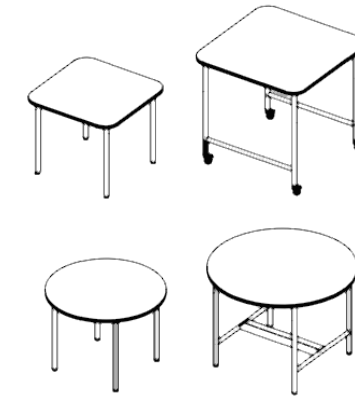

D: 15"
W: 72-90"
H: 72-84"

* mobile option casters available

BOOKCASES

* mobile option casters available for most bookcases

Lateral Bookcases

D: 12-16"
W: 60-72"
H: 30-72"

Curved Bookcases

D: 16-24"
W: 60"
H: 30-48"

Double Sided Bookcases

D: 24-32"
W: 30-36"
H: 30-72"

Single Sided Bookcases

D: 12-16"
W: 30-36"
H: 30-84"

Media Tables

D: 48"
W: 72-96"
H: 29.5, 36, 42"

Perch Tables

D: 24-30"
W: 48-96"
H: 29.5, 36, 42"

Session Tables

D: 30-48"
W: 48-96"
H: 29.5, 36, 42"

MOMENT TABLE LINE

* mobile option casters available for most tables

Common Tables

D: 36-60"
W: 48-120"
H: 29.5"

Community Tables

D: 42-60"
W: 42-60"
H: 29.5, 36, 42"