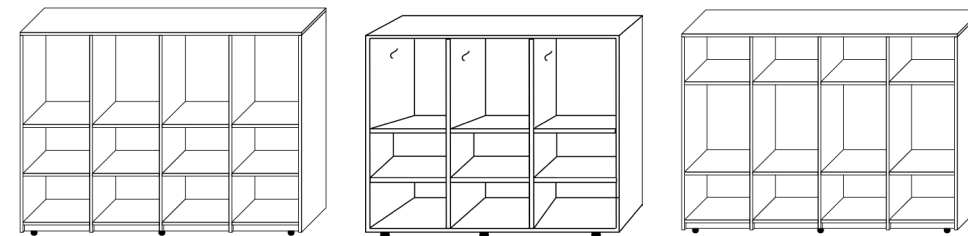

Single Door Storage Cabinet

D: 24-30"
W: 24-30"
H: 60-72"

* mobile option casters available

Two Door Wardrobes

D: 24"
W: 30-42"
H: 66-72"

* mobile option casters available

CUBBIES & PODIUMS

Podiums

D: 24"
W: 30"
H: 42"

* mobile option casters available

Height Adjustable Lecturn

D: 24"
W: 30"
H: 29-42"

* mobile option casters available

Study Carrells

D: 24-30"
W: 36-42"
H: 48-60"

Cubbies

D: 15"
W: 72-90"
H: 72-84"

* mobile option casters available

BOOKCASES

* mobile option casters available for most bookcases

Lateral Bookcases

D: 12-16"
W: 60-72"
H: 30-72"

Curved Bookcases

D: 16-24"
W: 60"
H: 30-48"

Double Sided Bookcases

D: 24-32"
W: 30-36"
H: 30-72"

Single Sided Bookcases

D: 12-16"
W: 30-36"
H: 30-84"

Media Tables

D: 48"
W: 72-96"
H: 29.5, 36, 42"

Perch Tables

D: 24-30"
W: 48-96"
H: 29.5, 36, 42"