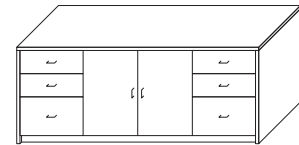

Storage Credenza Door/Pedestal Combination

Model Number	Depth	Width	Height	List	Notes
CP-SCBBF-2460	24	60	29	$2305	• Includes two hinged doors in center and one adjustable shelf behind doors
CP-SCBBF-2472	24	72	29	$2495	
CP-SCFF-2460	24	60	29	$2305	• Specify BBF right or left if selecting combination (SCCOM)
CP-SCFF-2472	24	72	29	$2495	
CP-SCCOM-2460	24	60	29	$2305	• Locks add $95 per lock • Designer pulls add $30 per pull • Sliding doors add $505 • Data/AV cutouts add $262
CP-SCCOM-2472	24	72	29	$2495