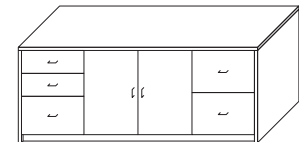

Storage Credenza Door/Pedestal Combination

Model Number	Depth	Width	Height	List	Notes
CP-SCBBF-2460	24	60	29	$2305	• Includes two hinged doors in center and one adjustable shelf behind doors
CP-SCBBF-2472	24	72	29	$2495	
CP-SCFF-2460	24	60	29	$2305	• Specify BBF right or left if selecting combination (SCCOM)
CP-SCFF-2472	24	72	29	$2495	
CP-SCCOM-2460	24	60	29	$2305	• Locks add $95 per lock • Designer pulls add $30 per pull • Sliding doors add $505 • Data/AV cutouts add $262
CP-SCCOM-2472	24	72	29	$2495