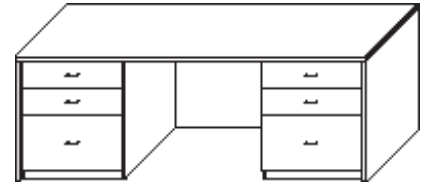

Double Pedestal Teacher's Desk Shell

Model Number	Depth	Width	Height	List	Notes
SC-DSBBF2460-2	24	60	29	$2270	• Full modesty included
SC-DSBBF2466-2	24	66	29	$2285	• Locks add $105 per
SC-DSBBF2472-2	24	72	29	$2305	• Designer pulls add $30 per
SC-DSBBF3060-2	30	60	29	$2260	• Grommet add $45
SC-DSBBF3066-2	30	66	29	$2270	• Plastic pencil drawer add $135
SC-DSBBF3072-2	30	72	29	$2310	• Custom sizes available
SC-DSBBF3666-2	36	66	29	$2410	
SC-DSBBF3672-2	36	72	29	$2430	

Model Number	Depth	Width	Height	List	Notes
SC-DSFF2460-2	24	60	29	$2270	• Full modesty included
SC-DSFF2466-2	24	66	29	$2285	• Locks add $105 per
SC-DSFF2472-2	24	72	29	$2305	• Designer pulls add $30 per
SC-DSFF3060-2	30	60	29	$2260	• Grommet add $45
SC-DSFF3066-2	30	66	29	$2270	• Plastic pencil drawer add $135
SC-DSFF3072-2	30	72	29	$2310	• Custom sizes available
SC-DSFF3666-2	36	66	29	$2410	
SC-DSFF3672-2	36	72	29	$2430	

Model Number	Depth	Width	Height	List	Notes
SC-DSCOM2460-2	24	60	29	$2270	• Specify BBF right or left
SC-DSCOM2466-2	24	66	29	$2285	• Full modesty included
SC-DSCOM2472-2	24	72	29	$2305	• Locks add $105 per
SC-DSCOM3060-2	30	60	29	$2260	• Designer pulls add $30 per
SC-DSCOM3066-2	30	66	29	$2270	• Grommet add $45
SC-DSCOM3072-2	30	72	29	$2310	• Plastic pencil drawer add $135
SC-DSCOM3666-2	36	66	29	$2410	• Custom sizes available
SC-DSCOM3672-2	36	72	29	$2430