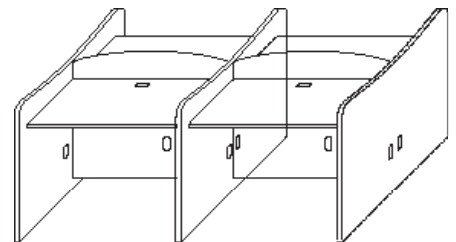

Curved Study Carrel

Model Number	Depth	Width	Height	List	Notes
SC-STUD-2436-48-C	24	36	48	$1780	• Grommet add $45 • Custom sizes available
SC-STUD-2436-60-C	24	36	60	$1870	
SC-STUD-3036-48-C	30	36	48	$1940	
SC-STUD-3036-60-C	30	36	60	$2000	
SC-STUD-3042-48-C	30	42	48	$2085	
SC-STUD-3042-60-C	30	42	60	$2155	

Study Carrel With Fixed Shelf

Model Number	Depth	Width	Height	List	Notes
SC-STUDFS-2436-48	24	36	48	$1720	• Grommet add $45 • Custom sizes available
SC-STUDFS-2436-60	24	36	60	$1780	
SC-STUDFS-3036-48	30	36	48	$1870	
SC-STUDFS-3036-60	30	36	60	$1940	
SC-STUDFS-3042-48	30	42	48	$2000	
SC-STUDFS-3042-60	30	42	60	$2085	

Curved Study Carrel With Fixed Shelf

Model Number	Depth	Width	Height	List	Notes
SC-STUDFS-2436-48-C	24	36	48	$2000	• Grommet add $45 • Custom sizes available
SC-STUDFS-2436-60-C	24	36	60	$2085	
SC-STUDFS-3036-48-C	30	36	48	$2155	
SC-STUDFS-3036-60-C	30	36	60	$2230	
SC-STUDFS-3042-48-C	30	42	48	$2290	
SC-STUDFS-3042-60-C	30	42	60	$2375	

Study Carrel Starter Kit

Model Number	Depth	Width	Height	List	Notes
SC-START-5936-36	59	36 38	36	$2505	• Comes with run-through grommets on every surface

Study Carrel Add-on Kit

Model Number	Depth	Width	Height	List	Notes
SC-ADDON-5935-36	59	35 1/4	36	$1890	• Comes with run-through grommets on every surface

Add-on kit comes with 1 modesty, 2 work surfaces, and 1 end panel