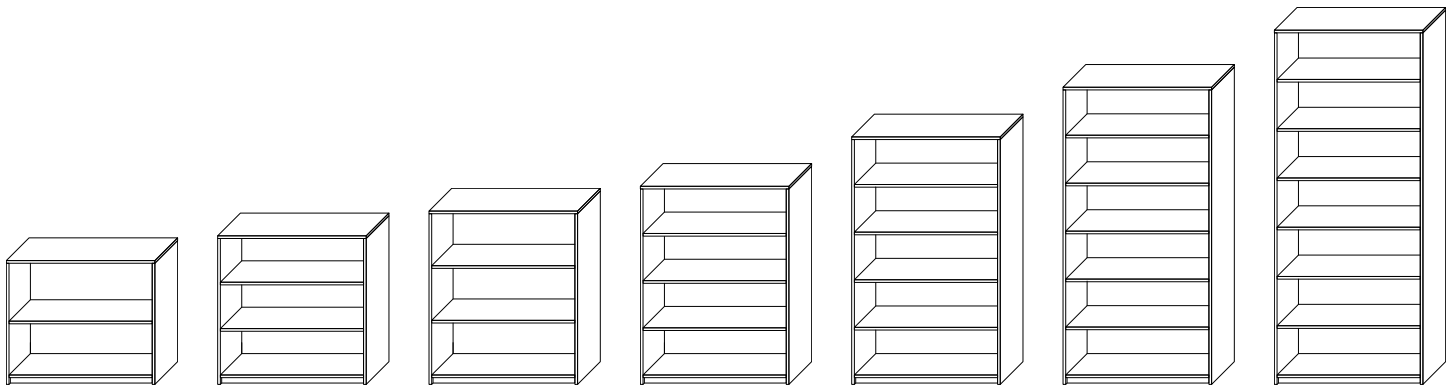

White surfaces with Pearwood bases

Storage

Makr's entire product line includes workspace solutions, from a bookcase, to configurations or open offices with options for expanded storage. Makr's office furniture brings together sleek design durability and features to fit your work culture and aesthetic.

STANDARDS

- Tops are 1 1/8" material with 2mm edge banding.
- Other edge banding is 1mm
- Toe kick is 2" high.
- Overlay doors and drawers.
- 1/8" black shadow strip on end panels.

Bookcases

Model Number	Depth	Width	Height	List	Shelves	Notes
CP-BC1230-30	12	30	30	\$515	1	<ul style="list-style-type: none"> • For hinged doors on bottom two shelves add \$284 • Locks add \$95 per lock • Designer pulls add \$30 per pull • For doors that will have binders behind them order 16" deep bookcase otherwise they wont fit • Custom sizes available
CP-BC1236-30	12	36	30	\$625	1	
CP-BC1630-30	16	30	30	\$665	1	
CP-BC1636-30	16	36	30	\$725	1	
CP-BC1230-36	12	30	36	\$715	2	
CP-BC1236-36	12	36	36	\$810	2	
CP-BC1630-36	16	30	36	\$825	2	
CP-BC1636-36	16	36	36	\$895	2	
CP-BC1230-42	12	30	42	\$750	2	
CP-BC1236-42	12	36	42	\$830	2	
CP-BC1630-42	16	30	42	\$840	2	
CP-BC1636-42	16	36	42	\$930	2	
CP-BC1230-48	12	30	48	\$760	3	
CP-BC1236-48	12	36	48	\$895	3	
CP-BC1630-48	16	30	48	\$855	3	
CP-BC1636-48	16	36	48	\$945	3	
CP-BC1230-60	12	30	60	\$965	4	
CP-BC1236-60	12	36	60	\$975	4	
CP-BC1630-60	16	30	60	\$1105	4	
CP-BC1636-60	16	36	60	\$1160	4	
CP-BC1230-72	12	30	72	\$1145	5	
CP-BC1236-72	12	36	72	\$1300	5	
CP-BC1630-72	16	30	72	\$1280	5	
CP-BC1636-72	16	36	72	\$1365	5	
CP-BC1230-84	12	30	84	\$1300	6	
CP-BC1236-84	12	36	84	\$1540	6	
CP-BC1630-84	16	30	84	\$1455	6	
CP-BC1636-84	16	36	84	\$1760	6	