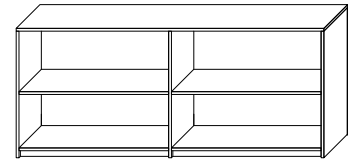

Lateral Bookcases

Model Number	Depth	Width	Height	List	Shelves	Notes
CP-LBC1260-30	12	60	30	$935	1 per side	• For touch latch doors add $284
CP-LBC1272-30	12	72	30	$1075	1 per side	• Doors add $564
CP-LBC1660-30	16	60	30	$1095	1 per side	• Locks add $95 per lock Designer
CP-LBC1672-30	16	72	30	$1220	1 per side	• pulls add $30 per pull
CP-LBC1260-36	12	60	36	$1265	2 per side	• For doors that will have binders behind them order 16" deep bookcase otherwise they wont fit
CP-LBC1272-36	12	72	36	$1430	2 per side	
CP-LBC1660-36	16	60	36	$1435	2 per side	• Custom sizes available
CP-LBC1672-36	16	72	36	$1670	2 per side	
CP-LBC1260-42	12	60	42	$1305	2 per side	
CP-LBC1272-42	12	72	42	$1465	2 per side	
CP-LBC1660-42	16	60	42	$1485	2 per side	
CP-LBC1672-42	16	72	42	$1710	2 per side	
CP-LBC1260-48	12	60	48	$1380	3 per side	
CP-LBC1272-48	12	72	48	$1620	3 per side	
CP-LBC1660-48	16	60	48	$1610	3 per side	
CP-LBC1672-48	16	72	48	$1805	3 per side	
CP-LBC1260-60	12	60	60	$1810	4 per side	
CP-LBC1272-60	12	72	60	$2045	4 per side	
CP-LBC1660-60	16	60	60	$2115	4 per side	
CP-LBC1672-60	16	72	60	$2390	4 per side	
CP-LBC1260-72	12	60	72	$2120	5 per side	
CP-LBC1660-72	16	60	72	$2535	5 per side