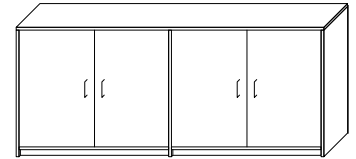

Lateral Bookcases

Model Number	Depth	Width	Height	List	Shelves	Notes
CP-LBC1260-30	12	60	30	$935	1 per side	• For touch latch doors add $284
CP-LBC1272-30	12	72	30	$1075	1 per side	• Doors add $564
CP-LBC1660-30	16	60	30	$1095	1 per side	• Locks add $95 per lock Designer
CP-LBC1672-30	16	72	30	$1220	1 per side	• pulls add $30 per pull
CP-LBC1260-36	12	60	36	$1265	2 per side	• For doors that will have binders behind them order 16" deep bookcase otherwise they wont fit
CP-LBC1272-36	12	72	36	$1430	2 per side	
CP-LBC1660-36	16	60	36	$1435	2 per side	• Custom sizes available
CP-LBC1672-36	16	72	36	$1670	2 per side	
CP-LBC1260-42	12	60	42	$1305	2 per side	
CP-LBC1272-42	12	72	42	$1465	2 per side	
CP-LBC1660-42	16	60	42	$1485	2 per side	
CP-LBC1672-42	16	72	42	$1710	2 per side	
CP-LBC1260-48	12	60	48	$1380	3 per side	
CP-LBC1272-48	12	72	48	$1620	3 per side	
CP-LBC1660-48	16	60	48	$1610	3 per side	
CP-LBC1672-48	16	72	48	$1805	3 per side	
CP-LBC1260-60	12	60	60	$1810	4 per side	
CP-LBC1272-60	12	72	60	$2045	4 per side	
CP-LBC1660-60	16	60	60	$2115	4 per side	
CP-LBC1672-60	16	72	60	$2390	4 per side	
CP-LBC1260-72	12	60	72	$2120	5 per side	
CP-LBC1660-72	16	60	72	$2535	5 per side