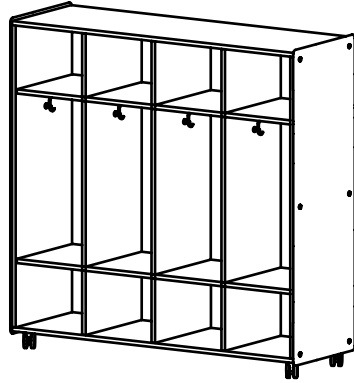

4 Wide

Options / Notes:

Premium Richlite Colors: +$215 -

Blue Canyon, Browns Point, Chocolate

Glacier, Redstone, Rosedale

Hardware Finish: Silver or Black **Coat**

Hook: +$30 per Hook **Construction:**

3/4" Panels

Dimensions

D	W	H	Description	MODEL NUMBER	Price
20"	30.5"	60.5"	2 wide	CLAD-WCB-2W	3265
20"	30.5"	60.5"	3 wide	CLAD-WCB-3W	3805
20"	30.5"	60.5"	4 wide	CLAD-WCB-4W	4345