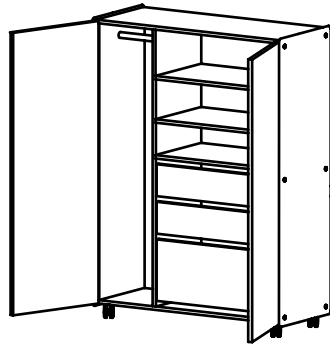

\*Planters add 4.75" to overall unit height

\*\*Cushions add 1" to overall unit height

## Outline Wardrobe

---

Closed

Open

*Internal box, box, file drawers, adjustable shelving, and hanging*