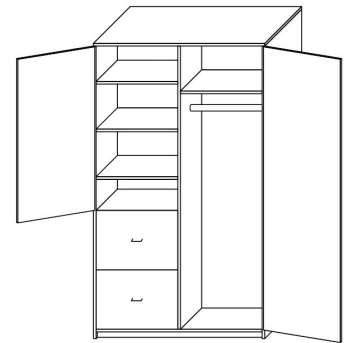

1/2 Split Two Door Wardrobe With Built In File/File

Model Number	Depth	Width	Height	List	Shelves	Notes
CP-TDWRFF-2430-66	24	30	66	$2535	4	• Specify right or left for shelves
CP-TDWRFF-2436-66	24	36	66	$2750	4	• Locks add $95 per lock
CP-TDWRFF-2430-72	24	30	72	$2590	5	• Designer pulls add $30 per pull
CP-TDWRFF-2436-72	24	36	72	$2795	5	• Closet rod included
CP-TDWRFF-2442-72	24	42	72	$2820	5	• Custom sizes available