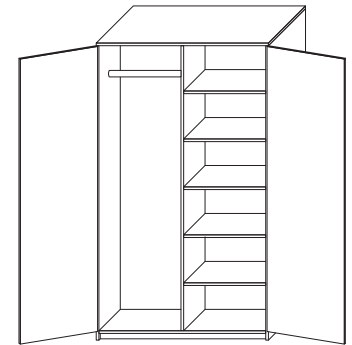

Model Number	Depth	Width	Height	List	Shelves	Notes
CP-SDSC-2424-60	24	24	60	\$1880	4	• Locks add \$95 per lock
CP-SDSC-2430-60	24	30	60	\$1930	4	• Designer pulls add \$30 per pull
CP-SDSC-2424-72	24	24	72	\$2005	5	• Custom sizes available
CP-SDSC-2430-72	24	30	72	\$2065	5	• 42 Inch wide cabinets come with a center divider
CP-SDSC-3030-60	30	30	60	\$2005	4	
CP-SDSC-3030-72	30	30	72	\$2180	5	

Two Door Storage Cabinet

Model Number	Depth	Width	Height	List	Shelves	Notes
CP-TDSC-2436-60	24	36	60	\$2025	4	• Locks add \$95 per lock
CP-TDSC-2442-60	24	42	60	\$2730	4	• Designer pulls add \$30 per pull
CP-TDSC-2448-60	24	48	60	\$3380	4	• Custom sizes available
CP-TDSC-2436-72	24	36	72	\$2655	5	• 42 Inch wide cabinets come with a center divider
CP-TDSC-2442-72	24	42	72	\$2910	5	
CP-TDSC-2448-72	24	48	72	\$3535	5	

Two Door Storage Cabinet With Lateral

Model Number	Depth	Width	Height	List	Shelves	Notes
CP-TDSCLAT-2436-60	24	36	60	\$2340	2	• Locks add \$95 per lock
CP-TDSCLAT-2442-60	24	42	60	\$2585	2	• Designer pulls add \$30 per pull
CP-TDSCLAT-2436-72	24	36	72	\$2675	3	• Custom sizes available
CP-TDSCLAT-2442-72	24	42	72	\$3165	3	• 42 Inch wide cabinets come with a center divider
CP-TDSCLAT-2436-84	24	36	84	\$3305	4	
CP-TDSCLAT-2442-84	24	42	84	\$3635	4	• 42 Inch wide lateral files require 2 locks and 2 pulls per drawer

1/2 Split Two Door Wardrobe

Model Number	Depth	Width	Height	List	Shelves	Notes
CP-TDWR-2430-66	24	30	66	\$2135	4	• Specify right or left for shelves
CP-TDWR-2436-66	24	36	66	\$2350	4	• Locks add \$95 per lock
CP-TDWR-2430-72	24	30	72	\$2190	5	• Designer pulls add \$30 per pull
CP-TDWR-2436-72	24	36	72	\$2390	5	• Closet rod included
CP-TDWR-2442-72	24	42	72	\$2415	5	• Custom sizes available