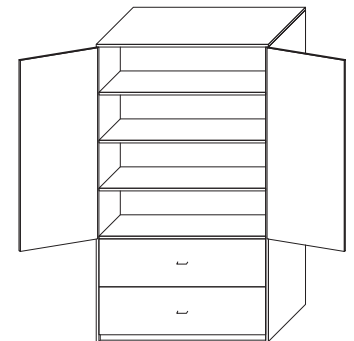

STANDARDS

- Tops are 1 1/8" material with 2mm edge banding.
- Other edge banding is 1mm
- Toe kick is 2" high.
- Overlay doors and drawers.
- 1/8" black shadow strip on end panels.

STORAGE CABINETS

Single Door Storage Cabinet

Model Number	Depth	Width	Height	List	Shelves	Notes
CP-SDSC-2424-60	24	24	60	\$1880	4	• Locks add \$95 per lock
CP-SDSC-2430-60	24	30	60	\$1930	4	• Designer pulls add \$30 per pull
CP-SDSC-2424-72	24	24	72	\$2005	5	• Custom sizes available
CP-SDSC-2430-72	24	30	72	\$2065	5	• 42 Inch wide cabinets come with a center divider
CP-SDSC-3030-60	30	30	60	\$2005	4	
CP-SDSC-3030-72	30	30	72	\$2180	5	

Two Door Storage Cabinet

Model Number	Depth	Width	Height	List	Shelves	Notes
CP-TDSC-2436-60	24	36	60	\$2025	4	• Locks add \$95 per lock
CP-TDSC-2442-60	24	42	60	\$2730	4	• Designer pulls add \$30 per pull
CP-TDSC-2448-60	24	48	60	\$3380	4	• Custom sizes available
CP-TDSC-2436-72	24	36	72	\$2655	5	• 42 Inch wide cabinets come with a center divider
CP-TDSC-2442-72	24	42	72	\$2910	5	
CP-TDSC-2448-72	24	48	72	\$3535	5	

Two Door Storage Cabinet With Lateral

Model Number	Depth	Width	Height	List	Shelves	Notes
CP-TDSCLAT-2436-60	24	36	60	\$2340	2	• Locks add \$95 per lock
CP-TDSCLAT-2442-60	24	42	60	\$2585	2	• Designer pulls add \$30 per pull
CP-TDSCLAT-2436-72	24	36	72	\$2675	3	• Custom sizes available
CP-TDSCLAT-2442-72	24	42	72	\$3165	3	• 42 Inch wide cabinets come with a center divider
CP-TDSCLAT-2436-84	24	36	84	\$3305	4	
CP-TDSCLAT-2442-84	24	42	84	\$3635	4	• 42 Inch wide lateral files require 2 locks and 2 pulls per drawer