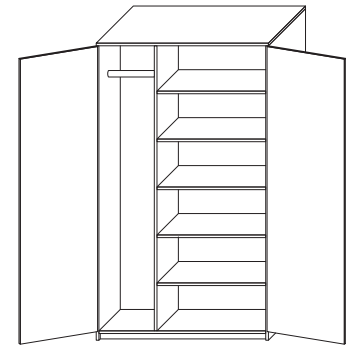

Two Door Storage Cabinet

Model Number	Depth	Width	Height	List	Shelves	Notes
CP-TDSC-2436-60	24	36	60	\$2025	4	• Locks add \$95 per lock
CP-TDSC-2442-60	24	42	60	\$2730	4	• Designer pulls add \$30 per pull
CP-TDSC-2448-60	24	48	60	\$3380	4	• Custom sizes available
CP-TDSC-2436-72	24	36	72	\$2655	5	• 42 Inch wide cabinets come with a center divider
CP-TDSC-2442-72	24	42	72	\$2910	5	
CP-TDSC-2448-72	24	48	72	\$3535	5	

Two Door Storage Cabinet With Lateral

Model Number	Depth	Width	Height	List	Shelves	Notes
CP-TDSCLAT-2436-60	24	36	60	\$2340	2	• Locks add \$95 per lock
CP-TDSCLAT-2442-60	24	42	60	\$2585	2	• Designer pulls add \$30 per pull
CP-TDSCLAT-2436-72	24	36	72	\$2675	3	• Custom sizes available
CP-TDSCLAT-2442-72	24	42	72	\$3165	3	• 42 Inch wide cabinets come with a center divider
CP-TDSCLAT-2436-84	24	36	84	\$3305	4	
CP-TDSCLAT-2442-84	24	42	84	\$3635	4	• 42 Inch wide lateral files require 2 locks and 2 pulls per drawer

1/2 Split Two Door Wardrobe

Model Number	Depth	Width	Height	List	Shelves	Notes
CP-TDWR-2430-66	24	30	66	\$2135	4	• Specify right or left for shelves
CP-TDWR-2436-66	24	36	66	\$2350	4	• Locks add \$95 per lock
CP-TDWR-2430-72	24	30	72	\$2190	5	• Designer pulls add \$30 per pull
CP-TDWR-2436-72	24	36	72	\$2390	5	• Closet rod included
CP-TDWR-2442-72	24	42	72	\$2415	5	• Custom sizes available

1/3 Split Two Door Wardrobe

Model Number	Depth	Width	Height	List	Shelves	Notes
CP-1/3WR-2430-66	24	30	66	\$2135	4	• Specify right or left for shelves
CP-1/3WR-2436-66	24	36	66	\$2350	4	• Locks add \$95 per lock
CP-1/3WR-2430-72	24	30	72	\$2190	5	• Designer pulls add \$30 per pull
CP-1/3WR-2436-72	24	36	72	\$2390	5	• Closet rod included
CP-1/3WR-2442-72	24	42	72	\$2415	5	• Custom sizes available