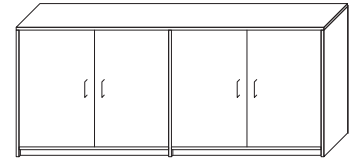

STANDARDS

- Tops are 1 1/8" material with 2mm edge banding.
- Other edge banding is 1mm
- Toe kick is 2" high.
- Overlay doors and drawers.
- 1/8" black shadow strip on end panels.

Lateral Bookcases

Model Number	Depth	Width	Height	List	Shelves	Notes
CP-LBC1260-30	12	60	30	\$935	1 per side	• For touch latch doors add \$284
CP-LBC1272-30	12	72	30	\$1075	1 per side	• Doors add \$564
CP-LBC1660-30	16	60	30	\$1095	1 per side	• Locks add \$95 per lock Designer
CP-LBC1672-30	16	72	30	\$1220	1 per side	• pulls add \$30 per pull
CP-LBC1260-36	12	60	36	\$1265	2 per side	• For doors that will have binders behind them order 16" deep bookcase otherwise they wont fit
CP-LBC1272-36	12	72	36	\$1430	2 per side	
CP-LBC1660-36	16	60	36	\$1435	2 per side	• Custom sizes available
CP-LBC1672-36	16	72	36	\$1670	2 per side	
CP-LBC1260-42	12	60	42	\$1305	2 per side	
CP-LBC1272-42	12	72	42	\$1465	2 per side	
CP-LBC1660-42	16	60	42	\$1485	2 per side	
CP-LBC1672-42	16	72	42	\$1710	2 per side	
CP-LBC1260-48	12	60	48	\$1380	3 per side	
CP-LBC1272-48	12	72	48	\$1620	3 per side	
CP-LBC1660-48	16	60	48	\$1610	3 per side	
CP-LBC1672-48	16	72	48	\$1805	3 per side	
CP-LBC1260-60	12	60	60	\$1810	4 per side	
CP-LBC1272-60	12	72	60	\$2045	4 per side	
CP-LBC1660-60	16	60	60	\$2115	4 per side	
CP-LBC1672-60	16	72	60	\$2390	4 per side	
CP-LBC1260-72	12	60	72	\$2120	5 per side	
CP-LBC1660-72	16	60	72	\$2535	5 per side	