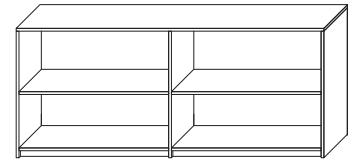

White surfaces with Pearwood bases

Storage

Makr's entire product line includes workspace solutions, from a bookcase, to configurations or open offices with options for expanded storage. Makr's office furniture brings together sleek design durability and features to fit your work culture and aesthetic.

STANDARDS

- Tops are 1 1/8" material with 2mm edge banding.
- Other edge banding is 1mm
- Toe kick is 2" high.
- Overlay doors and drawers.
- 1/8" black shadow strip on end panels.

Lateral Bookcases

Model Number	Depth	Width	Height	List	Shelves	Notes
CP-LBC1260-30	12	60	30	\$935	1 per side	• For touch latch doors add \$284
CP-LBC1272-30	12	72	30	\$1075	1 per side	• Doors add \$564
CP-LBC1660-30	16	60	30	\$1095	1 per side	• Locks add \$95 per lock Designer
CP-LBC1672-30	16	72	30	\$1220	1 per side	• pulls add \$30 per pull
CP-LBC1260-36	12	60	36	\$1265	2 per side	• For doors that will have binders behind them order 16" deep bookcase otherwise they wont fit
CP-LBC1272-36	12	72	36	\$1430	2 per side	
CP-LBC1660-36	16	60	36	\$1435	2 per side	• Custom sizes available
CP-LBC1672-36	16	72	36	\$1670	2 per side	
CP-LBC1260-42	12	60	42	\$1305	2 per side	
CP-LBC1272-42	12	72	42	\$1465	2 per side	
CP-LBC1660-42	16	60	42	\$1485	2 per side	
CP-LBC1672-42	16	72	42	\$1710	2 per side	
CP-LBC1260-48	12	60	48	\$1380	3 per side	
CP-LBC1272-48	12	72	48	\$1620	3 per side	
CP-LBC1660-48	16	60	48	\$1610	3 per side	
CP-LBC1672-48	16	72	48	\$1805	3 per side	
CP-LBC1260-60	12	60	60	\$1810	4 per side	
CP-LBC1272-60	12	72	60	\$2045	4 per side	
CP-LBC1660-60	16	60	60	\$2115	4 per side	
CP-LBC1672-60	16	72	60	\$2390	4 per side	
CP-LBC1260-72	12	60	72	\$2120	5 per side	
CP-LBC1660-72	16	60	72	\$2535	5 per side	