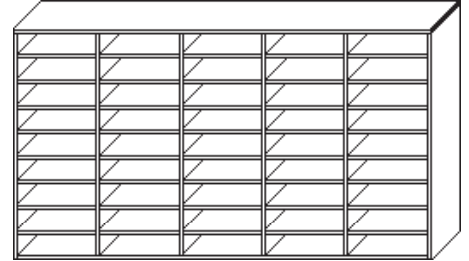

White surfaces with Pearwood bases

Storage

Makr's entire product line includes workspace solutions, from a bookcase, to configurations or open offices with options for expanded storage. Makr's office furniture brings together sleek design durability and features to fit your work culture and aesthetic.

STANDARDS

- Tops are 1 1/8" material with 2mm edge banding.
- Other edge banding is 1mm
- Toe kick is 2" high.
- Overlay doors and drawers.
- 1/8" black shadow strip on end panels.

PAPER SORTERS

Desk Top Paper Sorter

Model Number	Depth	Width	Height	List	Notes
DTPS-1248-4	12	48	12	\$975	For full modesty add \$138
DTPS-1260-5	12	60	12	\$1060	• Custom sizes available
DTPS-1272-6	12	72	12	\$1175	

Paper Sorter

Model Number	Depth	Width	Height	List	Notes
PS-2048-29-4	20	48	29	\$1675	• 1/4" MDF black shelves
PS-2060-29-5	20	60	29	\$1930	• Custom sizes available
PS-2072-29-6	20	72	29	\$2180	
PS-2448-29-4	24	48	29	\$1810	
PS-2460-29-5	24	60	29	\$2075	
PS-2472-29-6	24	72	29	\$2345	
PS-2048-42-4	20	48	42	\$1675	
PS-2060-42-5	20	60	42	\$1930	
PS-2072-42-6	20	72	42	\$2180	
PS-2448-42-4	24	48	42	\$1810	
PS-2460-42-5	24	60	42	\$2075	
PS-2472-42-6	24	72	42	\$2345	