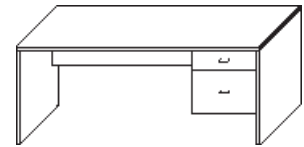

3/4 Pedestal Desk Shell

Model Number	Depth	Width	Height	List	Notes
CP-DSBF2448	24	48	29	$1185	• Modesty is 19.5". For full modesty add $150 • Double pedestal add $530 • Specify right or left for single pedestal • Locks add $105 per lock • Designer pulls add $30 per pull • Custom sizes available
CP-DSBF2460	24	60	29	$1255	
CP-DSBF2466	24	66	29	$1300	
CP-DSBF2472	24	72	29	$1335	
CP-DSBF3048	30	48	29	$1260	
CP-DSBF3060	30	60	29	$1285	
CP-DSBF3066	30	66	29	$1300	
CP-DSBF3072	30	72	29	$1360	
CP-DSBF3666	36	66	29	$1435	
CP-DSBF3672	36	72	29	$1450	

shown with additional pedestal

Full Pedestal Desk Shell

Model Number	Depth	Width	Height	List	Notes
CP-DSBBF2448	24	48	29	$1510	• Specify right or left for single pedestal • Double pedestal add $530 (Specify box/box/file or file/file) • Full modesty included • Locks add $105 per lock • Designer pulls add $30 per pull • Custom sizes available
CP-DSBBF2460	24	60	29	$1725	
CP-DSBBF2466	24	66	29	$1740	
CP-DSBBF2472	24	72	29	$1755	
CP-DSBBF3048	30	48	29	$1675	
CP-DSBBF3060	30	60	29	$1705	
CP-DSBBF3066	30	66	29	$1725	
CP-DSBBF3072	30	72	29	$1765	
CP-DSBBF3666	36	66	29	$1870	
CP-DSBBF3672	36	72	29	$1885