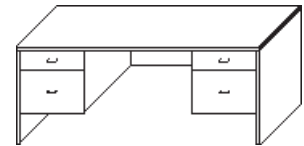

3/4 Pedestal Desk Shell

Model Number	Depth	Width	Height	List	Notes
CP-DSBF2448	24	48	29	$1185	• Modesty is 19.5". For full modesty add $150 • Double pedestal add $530 • Specify right or left for single pedestal • Locks add $105 per lock • Designer pulls add $30 per pull • Custom sizes available
CP-DSBF2460	24	60	29	$1255	
CP-DSBF2466	24	66	29	$1300	
CP-DSBF2472	24	72	29	$1335	
CP-DSBF3048	30	48	29	$1260	
CP-DSBF3060	30	60	29	$1285	
CP-DSBF3066	30	66	29	$1300	
CP-DSBF3072	30	72	29	$1360	
CP-DSBF3666	36	66	29	$1435	
CP-DSBF3672	36	72	29	$1450	

shown with additional pedestal

Full Pedestal Desk Shell

Model Number	Depth	Width	Height	List	Notes
CP-DSBBF2448	24	48	29	$1510	• Specify right or left for single pedestal • Double pedestal add $530 (Specify box/box/file or file/file) • Full modesty included • Locks add $105 per lock • Designer pulls add $30 per pull • Custom sizes available
CP-DSBBF2460	24	60	29	$1725	
CP-DSBBF2466	24	66	29	$1740	
CP-DSBBF2472	24	72	29	$1755	
CP-DSBBF3048	30	48	29	$1675	
CP-DSBBF3060	30	60	29	$1705	
CP-DSBBF3066	30	66	29	$1725	
CP-DSBBF3072	30	72	29	$1765	
CP-DSBBF3666	36	66	29	$1870	
CP-DSBBF3672	36	72	29	$1885