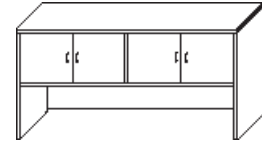

Desk Top Hutch With Doors

Model Number	Depth	Width	Height	List	Notes
CP-DTHD15-4837	15	48	37	$1305	• For full modesty add $150
CP-DTHD15-6037	15	60	37	$1470	• Locks add $105 per lock
CP-DTHD15-7237	15	72	37	$1630	• Designer pulls add $30 per pull • Custom sizes available