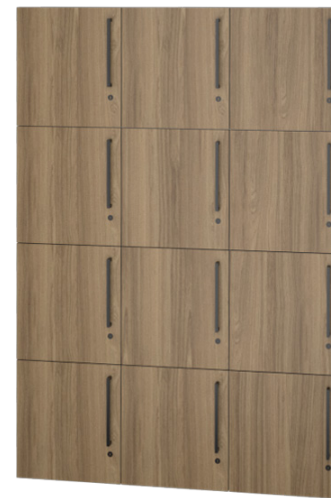

STO Lockers

1 Cabinet

- 30% price drop
- Faster installation
- Thoughtful use of raw materials
- Super fit-n-flush