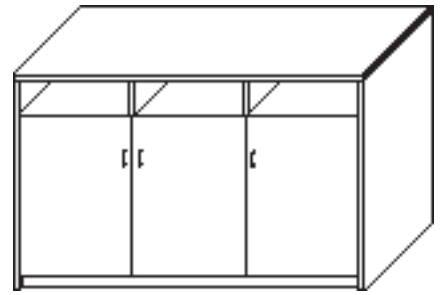

Front Access Recycle Center

Model Number	Depth	Width	Height	List	Notes
FARC-2448	24	48	36	$1885	• Designer pulls add $30 per
FARC-2460	24	60	36	$2185	• Custom sizes available