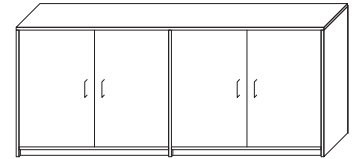

Lateral Bookcases

Model Number	Depth	Width	Height	List	Shelves	Notes
CP-LBC1260-30	12	60	30	$1010	1 per side	• For touch latch doors add $305
CP-LBC1272-30	12	72	30	$1160	1 per side	• Doors add $610
CP-LBC1660-30	16	60	30	$1185	1 per side	• Locks add $115 per lock Designer
CP-LBC1672-30	16	72	30	$1320	1 per side	• pulls add $30 per pull
CP-LBC1260-36	12	60	36	$1365	2 per side	• For doors that will have binders behind them order 16" deep bookcase otherwise they wont fit
CP-LBC1272-36	12	72	36	$1545	2 per side	
CP-LBC1660-36	16	60	36	$1550	2 per side	• Custom sizes available
CP-LBC1672-36	16	72	36	$1805	2 per side	
CP-LBC1260-42	12	60	42	$1410	2 per side	
CP-LBC1272-42	12	72	42	$1585	2 per side	
CP-LBC1660-42	16	60	42	$1605	2 per side	
CP-LBC1672-42	16	72	42	$1845	2 per side	
CP-LBC1260-48	12	60	48	$1490	3 per side	
CP-LBC1272-48	12	72	48	$1750	3 per side	
CP-LBC1660-48	16	60	48	$1740	3 per side	
CP-LBC1672-48	16	72	48	$1950	3 per side	
CP-LBC1260-60	12	60	60	$1955	4 per side	
CP-LBC1272-60	12	72	60	$2210	4 per side	
CP-LBC1660-60	16	60	60	$2285	4 per side	
CP-LBC1672-60	16	72	60	$2580	4 per side	
CP-LBC1260-72	12	60	72	$2290	5 per side	
CP-LBC1660-72	16	60	72	$2740	5 per side