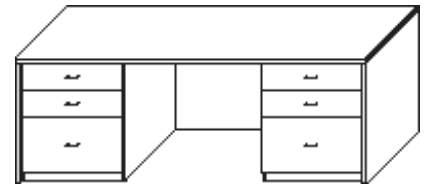

Double Pedestal Teacher's Desk Shell

Model Number	Depth	Width	Height	List	Notes
SC-DSBBF2460-2	24	60	29	$2270	• Full modesty included
SC-DSBBF2466-2	24	66	29	$2285	• Locks add $105 per
SC-DSBBF2472-2	24	72	29	$2305	• Designer pulls add $30 per
SC-DSBBF3060-2	30	60	29	$2260	• Grommet add $45
SC-DSBBF3066-2	30	66	29	$2270	• Plastic pencil drawer add $135
SC-DSBBF3072-2	30	72	29	$2310	• Custom sizes available
SC-DSBBF3666-2	36	66	29	$2410	
SC-DSBBF3672-2	36	72	29	$2430	

Model Number	Depth	Width	Height	List	Notes
SC-DSFF2460-2	24	60	29	$2270	• Full modesty included
SC-DSFF2466-2	24	66	29	$2285	• Locks add $105 per
SC-DSFF2472-2	24	72	29	$2305	• Designer pulls add $30 per
SC-DSFF3060-2	30	60	29	$2260	• Grommet add $45
SC-DSFF3066-2	30	66	29	$2270	• Plastic pencil drawer add $135
SC-DSFF3072-2	30	72	29	$2310	• Custom sizes available
SC-DSFF3666-2	36	66	29	$2410	
SC-DSFF3672-2	36	72	29	$2430	

Model Number	Depth	Width	Height	List	Notes
SC-DSCOM2460-2	24	60	29	$2270	• Specify BBF right or left
SC-DSCOM2466-2	24	66	29	$2285	• Full modesty included
SC-DSCOM2472-2	24	72	29	$2305	• Locks add $105 per
SC-DSCOM3060-2	30	60	29	$2260	• Designer pulls add $30 per
SC-DSCOM3066-2	30	66	29	$2270	• Grommet add $45
SC-DSCOM3072-2	30	72	29	$2310	• Plastic pencil drawer add $135
SC-DSCOM3666-2	36	66	29	$2410	• Custom sizes available
SC-DSCOM3672-2	36	72	29	$2430