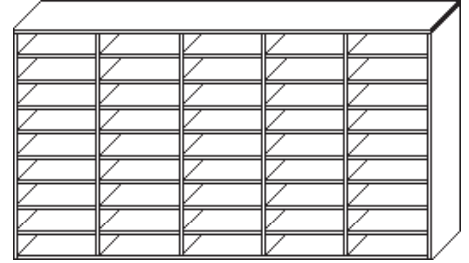

Paper Sorter

Model Number	Depth	Width	Height	List	Notes
PS-2048-29-4	20	48	29	$1810	• 1/4" MDF black shelves
PS-2060-29-5	20	60	29	$2085	• Custom sizes available
PS-2072-29-6	20	72	29	$2355	
PS-2448-29-4	24	48	29	$1955	
PS-2460-29-5	24	60	29	$2240	
PS-2472-29-6	24	72	29	$2535	
PS-2048-42-4	20	48	42	$1810	
PS-2060-42-5	20	60	42	$2085	
PS-2072-42-6	20	72	42	$2355	
PS-2448-42-4	24	48	42	$1955	
PS-2460-42-5	24	60	42	$2240	
PS-2472-42-6	24	72	42	$2535