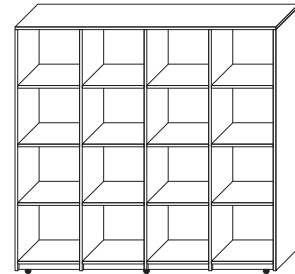

3/4" Mobile Storage Cubbies

Model Number	Depth	Width	Height	List	Notes
CP-CUB-1560-4X4-M	15	60	60	$2740	• Coat hook add $30 per hook
CP-CUB-1575-5X5-M	15	75	75	$4290	• Custom sizes available