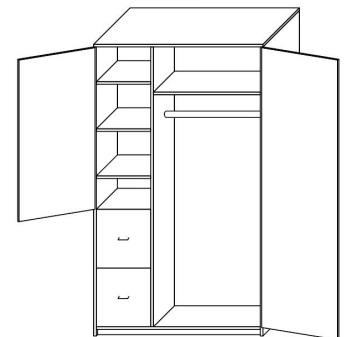

1/3 Split Two Door Wardrobe With Built In File File

Model Number	Depth	Width	Height	List	Shelves	Notes
CP-1/3WRFF-2430-66	24	30	66	$2740	4	• Specify right or left for shelves
CP-1/3WRFF-2436-66	24	36	66	$2970	4	• Locks add $105 per lock
CP-1/3WRFF-2430-72	24	30	72	$2800	5	• Designer pulls add $30 per pull
CP-1/3WRFF-2436-72	24	36	72	$3020	5	• Closet rod included
CP-1/3WRFF-2442-72	24	42	72	$3045	5	• Custom sizes available