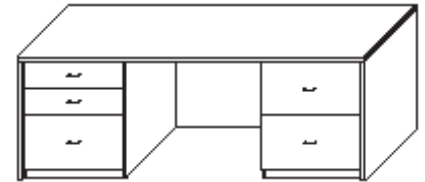

Double Pedestal Teacher's Desk Shell

Model Number	Depth	Width	Height	List	Notes
SC-DSBBF2460-2	24	60	29	$2270	• Full modesty included
SC-DSBBF2466-2	24	66	29	$2285	• Locks add $105 per
SC-DSBBF2472-2	24	72	29	$2305	• Designer pulls add $30 per
SC-DSBBF3060-2	30	60	29	$2260	• Grommet add $45
SC-DSBBF3066-2	30	66	29	$2270	• Plastic pencil drawer add $135
SC-DSBBF3072-2	30	72	29	$2310	• Custom sizes available
SC-DSBBF3666-2	36	66	29	$2410	
SC-DSBBF3672-2	36	72	29	$2430	

Model Number	Depth	Width	Height	List	Notes
SC-DSFF2460-2	24	60	29	$2270	• Full modesty included
SC-DSFF2466-2	24	66	29	$2285	• Locks add $105 per
SC-DSFF2472-2	24	72	29	$2305	• Designer pulls add $30 per
SC-DSFF3060-2	30	60	29	$2260	• Grommet add $45
SC-DSFF3066-2	30	66	29	$2270	• Plastic pencil drawer add $135
SC-DSFF3072-2	30	72	29	$2310	• Custom sizes available
SC-DSFF3666-2	36	66	29	$2410	
SC-DSFF3672-2	36	72	29	$2430	

Model Number	Depth	Width	Height	List	Notes
SC-DSCOM2460-2	24	60	29	$2270	• Specify BBF right or left
SC-DSCOM2466-2	24	66	29	$2285	• Full modesty included
SC-DSCOM2472-2	24	72	29	$2305	• Locks add $105 per
SC-DSCOM3060-2	30	60	29	$2260	• Designer pulls add $30 per
SC-DSCOM3066-2	30	66	29	$2270	• Grommet add $45
SC-DSCOM3072-2	30	72	29	$2310	• Plastic pencil drawer add $135
SC-DSCOM3666-2	36	66	29	$2410	• Custom sizes available
SC-DSCOM3672-2	36	72	29	$2430