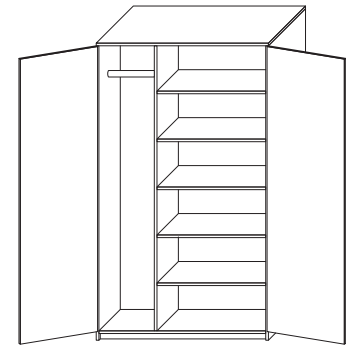

1/3 Split Two Door Wardrobe

Model Number	Depth	Width	Height	List	Shelves	Notes
CP-1/3WR-2430-66	24	30	66	$2305	4	• Specify right or left for shelves
CP-1/3WR-2436-66	24	36	66	$2540	4	• Locks add $105 per lock
CP-1/3WR-2430-72	24	30	72	$2365	5	• Designer pulls add $30 per pull
CP-1/3WR-2436-72	24	36	72	$2580	5	• Closet rod included
CP-1/3WR-2442-72	24	42	72	$2610	5	• Custom sizes available