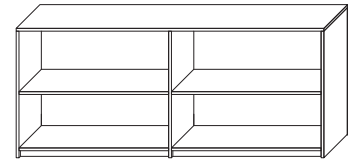

Lateral Bookcases

Model Number	Depth	Width	Height	List	Shelves	Notes
CP-LBC1260-30	12	60	30	$1010	1 per side	• For touch latch doors add $305
CP-LBC1272-30	12	72	30	$1160	1 per side	• Doors add $610
CP-LBC1660-30	16	60	30	$1185	1 per side	• Locks add $115 per lock Designer
CP-LBC1672-30	16	72	30	$1320	1 per side	• pulls add $30 per pull
CP-LBC1260-36	12	60	36	$1365	2 per side	• For doors that will have binders behind them order 16" deep bookcase otherwise they wont fit
CP-LBC1272-36	12	72	36	$1545	2 per side	
CP-LBC1660-36	16	60	36	$1550	2 per side	• Custom sizes available
CP-LBC1672-36	16	72	36	$1805	2 per side	
CP-LBC1260-42	12	60	42	$1410	2 per side	
CP-LBC1272-42	12	72	42	$1585	2 per side	
CP-LBC1660-42	16	60	42	$1605	2 per side	
CP-LBC1672-42	16	72	42	$1845	2 per side	
CP-LBC1260-48	12	60	48	$1490	3 per side	
CP-LBC1272-48	12	72	48	$1750	3 per side	
CP-LBC1660-48	16	60	48	$1740	3 per side	
CP-LBC1672-48	16	72	48	$1950	3 per side	
CP-LBC1260-60	12	60	60	$1955	4 per side	
CP-LBC1272-60	12	72	60	$2210	4 per side	
CP-LBC1660-60	16	60	60	$2285	4 per side	
CP-LBC1672-60	16	72	60	$2580	4 per side	
CP-LBC1260-72	12	60	72	$2290	5 per side	
CP-LBC1660-72	16	60	72	$2740	5 per side