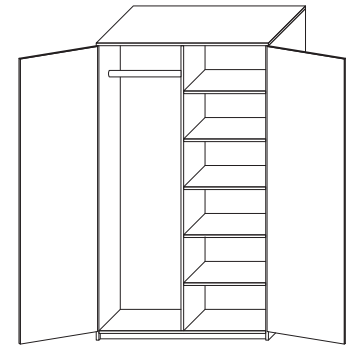

1/2 Split Two Door Wardrobe

Model Number	Depth	Width	Height	List	Shelves	Notes
CP-TDWR-2430-66	24	30	66	$2305	4	• Specify right or left for shelves
CP-TDWR-2436-66	24	36	66	$2540	4	• Locks add $105 per lock
CP-TDWR-2430-72	24	30	72	$2365	5	• Designer pulls add $30 per pull
CP-TDWR-2436-72	24	36	72	$2580	5	• Closet rod included
CP-TDWR-2442-72	24	42	72	$2610	5	• Custom sizes available