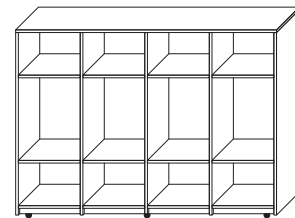

3/4" Mobile Wardrobe Cubbies

Model Number	Depth	Width	Height	List	Notes
CP-CUBWR-PRE-2060	20	60	46 5/8	$3220	• Coat hook add $30 per hook
CP-CUBWR-ELE-2060	20	60	46 5/8	$3220	• Custom sizes available

Preschool