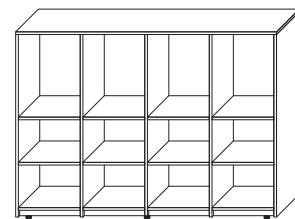

Elementary