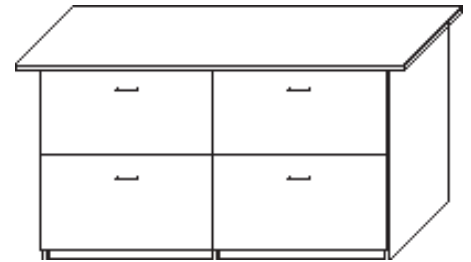

4 Drawer Workstation

Model Number	D	W	H	List	Work Surface	Notes
4WS-4048-29	40	48	29	$3775	48 x 60	• Locks add $105 per • Casters add $145 • Designer pulls add $30 per • Custom sizes available
4WS-4060-29	40	60	29	$8340	48 x 72	
4WS-4048-42	40	48	42	$4655	48 x 60	
4WS-4060-42	40	60	42	$8440	48 x 72