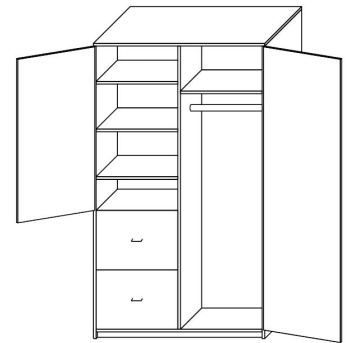

1/2 Split Two Door Wardrobe With Built In File/File

Model Number	Depth	Width	Height	List	Shelves	Notes
CP-TDWRFF-2430-66	24	30	66	$2740	4	• Specify right or left for shelves
CP-TDWRFF-2436-66	24	36	66	$2970	4	• Locks add $105 per lock
CP-TDWRFF-2430-72	24	30	72	$2800	5	• Designer pulls add $30 per pull
CP-TDWRFF-2436-72	24	36	72	$3020	5	• Closet rod included
CP-TDWRFF-2442-72	24	42	72	$3045	5	• Custom sizes available