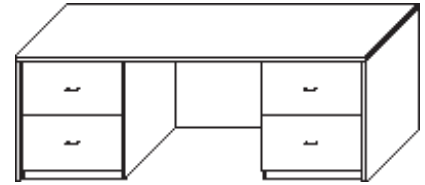

Double Pedestal Teacher's Desk Shell

Model Number	Depth	Width	Height	List	Notes
SC-DSBBF2460-2	24	60	29	$2270	• Full modesty included
SC-DSBBF2466-2	24	66	29	$2285	• Locks add $105 per
SC-DSBBF2472-2	24	72	29	$2305	• Designer pulls add $30 per
SC-DSBBF3060-2	30	60	29	$2260	• Grommet add $45
SC-DSBBF3066-2	30	66	29	$2270	• Plastic pencil drawer add $135
SC-DSBBF3072-2	30	72	29	$2310	• Custom sizes available
SC-DSBBF3666-2	36	66	29	$2410	
SC-DSBBF3672-2	36	72	29	$2430	

Model Number	Depth	Width	Height	List	Notes
SC-DSFF2460-2	24	60	29	$2270	• Full modesty included
SC-DSFF2466-2	24	66	29	$2285	• Locks add $105 per
SC-DSFF2472-2	24	72	29	$2305	• Designer pulls add $30 per
SC-DSFF3060-2	30	60	29	$2260	• Grommet add $45
SC-DSFF3066-2	30	66	29	$2270	• Plastic pencil drawer add $135
SC-DSFF3072-2	30	72	29	$2310	• Custom sizes available
SC-DSFF3666-2	36	66	29	$2410	
SC-DSFF3672-2	36	72	29	$2430	

Model Number	Depth	Width	Height	List	Notes
SC-DSCOM2460-2	24	60	29	$2270	• Specify BBF right or left
SC-DSCOM2466-2	24	66	29	$2285	• Full modesty included
SC-DSCOM2472-2	24	72	29	$2305	• Locks add $105 per
SC-DSCOM3060-2	30	60	29	$2260	• Designer pulls add $30 per
SC-DSCOM3066-2	30	66	29	$2270	• Grommet add $45
SC-DSCOM3072-2	30	72	29	$2310	• Plastic pencil drawer add $135
SC-DSCOM3666-2	36	66	29	$2410	• Custom sizes available
SC-DSCOM3672-2	36	72	29	$2430