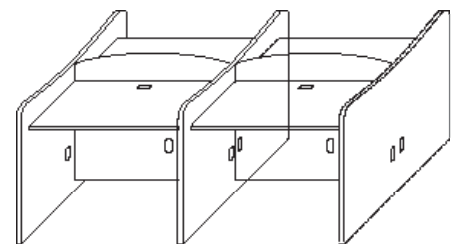

Curved Study Carrel

Model Number	Depth	Width	Height	List	Notes
SC-STUD-2436-48-C	24	36	48	$1780	• Grommet add $45
SC-STUD-2436-60-C	24	36	60	$1870	• Custom sizes available
SC-STUD-3036-48-C	30	36	48	$1940	
SC-STUD-3036-60-C	30	36	60	$2000	
SC-STUD-3042-48-C	30	42	48	$2085	
SC-STUD-3042-60-C	30	42	60	$2155	

Study Carrel With Fixed Shelf

Model Number	Depth	Width	Height	List	Notes
SC-STUDFS-2436-48	24	36	48	$1720	• Grommet add $45
SC-STUDFS-2436-60	24	36	60	$1780	• Custom sizes available
SC-STUDFS-3036-48	30	36	48	$1870	
SC-STUDFS-3036-60	30	36	60	$1940	
SC-STUDFS-3042-48	30	42	48	$2000	
SC-STUDFS-3042-60	30	42	60	$2085	

Curved Study Carrel With Fixed Shelf

Model Number	Depth	Width	Height	List	Notes
SC-STUDFS-2436-48-C	24	36	48	$2000	• Grommet add $45
SC-STUDFS-2436-60-C	24	36	60	$2085	• Custom sizes available
SC-STUDFS-3036-48-C	30	36	48	$2155	
SC-STUDFS-3036-60-C	30	36	60	$2230	
SC-STUDFS-3042-48-C	30	42	48	$2290	
SC-STUDFS-3042-60-C	30	42	60	$2375	

Study Carrel Starter Kit

Model Number	Depth	Width	Height	List	Notes
SC-START-5936-36	59	36 3/8	36	$2505	• Comes with run-through grommets on every surface

Study Carrel Add-on Kit

Model Number	Depth	Width	Height	List	Notes
SC-ADDON-5935-36	59	35 1/4	36	$1890	• Comes with run-through grommets on every surface

Add-on kit comes with 1 modesty, 2 work surfaces, and 1 end panel