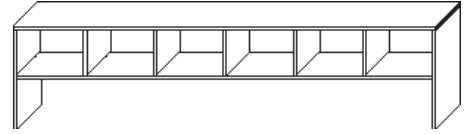

PAPER SORTERS

Desk Top Paper Sorter

Model Number	Depth	Width	Height	List	Notes
DTPS-1248-4	12	48	12	$1055	For full modesty add $150
DTPS-1260-5	12	60	12	$1145	• Custom sizes available
DTPS-1272-6	12	72	12	$1270