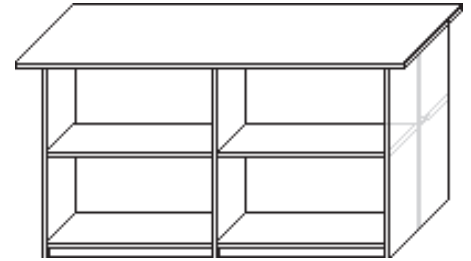

Open Workstation

Model Number	D	W	H	List	Work Surface	Notes
WS-2448-29	24	48	29	$1740	36 x 60	• Casters add $145 • Custom sizes available
WS-3048-29	30	48	29	$1780	42 x 60	
WS-3648-29	36	48	29	$1880	48 x 60	
WS-2460-29	24	60	29	$1940	36 x 72	
WS-3060-29	30	60	29	$1880	42 x 72	
WS-3660-29	36	60	29	$2060	48 x 72	
WS-2448-42	24	48	42	$1740	36 x 60	
WS-3048-42	30	48	42	$1780	42 x 60	
WS-3648-42	36	48	42	$1880	48 x 60	
WS-2460-42	24	60	42	$1940	36 x 72	
WS-3060-42	30	60	42	$1880	42 x 72	
WS-3660-42	36	60	42	$2060	48 x 72