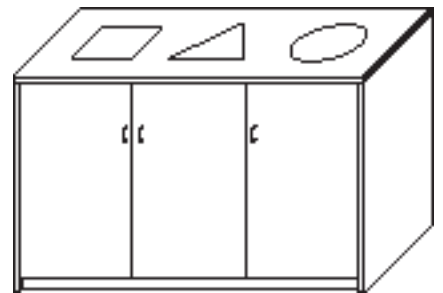

Top Access Recycle Center

Model Number	Depth	Width	Height	List	Notes
TARC-2448	24	48	36	$2320	• Cut outs for top access customizable
TARC-2460	24	60	36	$2625	• Designer pulls add $30 per • PVC Tape For Openings add $425 • Custom sizes available