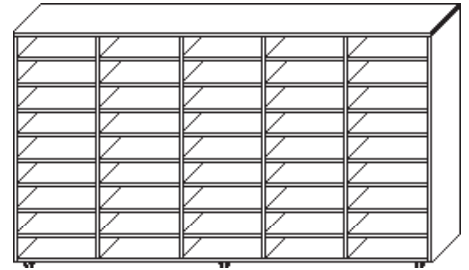

Mobile Paper Sorter

Model Number	Depth	Width	Height	List	Notes
MPS-2048-29-4	20	48	29	$2105	• 1/4" MDF black shelves
MPS-2060-29-5	20	60	29	$2375	• Custom sizes available
MPS-2072-29-6	20	72	29	$2640	
MPS-2448-29-4	24	48	29	$2245	
MPS-2460-29-5	24	60	29	$2535	
MPS-2472-29-6	24	72	29	$2835	
MPS-2048-42-4	20	48	42	$2105	
MPS-2060-42-5	20	60	42	$2375	
MPS-2072-42-6	20	72	42	$2640	
MPS-2448-42-4	24	48	42	$2245	
MPS-2460-42-5	24	60	42	$2535	
MPS-2472-42-6	24	72	42	$2835