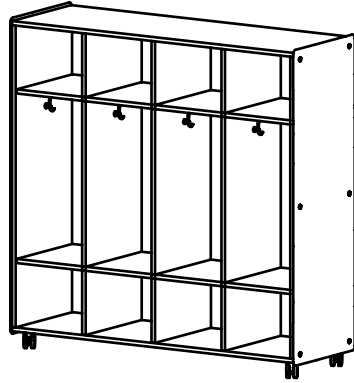

4 Wide

Options / Notes:

Premium Richlite Colors: +$200 -
Blue Canyon, Browns Point, Chocolate

Glacier, Redstone, Rosedale

Hardware Finish: Silver or Black

Coat Hook: +$29 per Hook

Construction: 3/4" Panels

Dimensions

D	W	H	Description	MODEL NUMBER	Price
20"	30.5"	60.5"	2 wide	CLAD-WCB-2W	3025
20"	30.5"	60.5"	3 wide	CLAD-WCB-3W	3525
20"	30.5"	60.5"	4 wide	CLAD-WCB-4W	4025