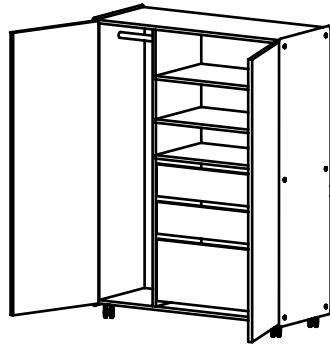

Dimensions

Options

D	W	H	Description	MODEL NUMBER	Price	Planter*	Cushion**
20"	60.5"	22.5"	Box File	CLAD-CD-BF	2670	+500	+645
20"	60.5"	29.5"	File File	CLAD-CD-FF	2870	+500	NA
20"	60.5"	29.5"	Box Box File	CLAD-CD-BBF	2970	+500	NA
20"	60.5"	22.5"	Box File Combo	CLAD-CD-BFC	2670	+500	+645
20"	60.5"	29.5"	File File Combo	CLAD-CD-FFC	2870	+500	NA
20"	60.5"	29.5"	Box Box File Combo	CLAD-CD-BBFC	2970	+500	NA
20"	60.5"	22.5"	Door	CLAD-CD-D	2265	+500	+645
20"	60.5"	29.5"	Door	CLAD-CD-DT	2495	+500	NA

*Planters add 4.75" to overall unit height

**Cushions add 1" to overall unit height

Outline Wardrobe

Closed

Open

Internal box, box, file drawers, adjustable shelving, and hanging

Options / Notes:

Premium Richlite Colors: +\$200 -