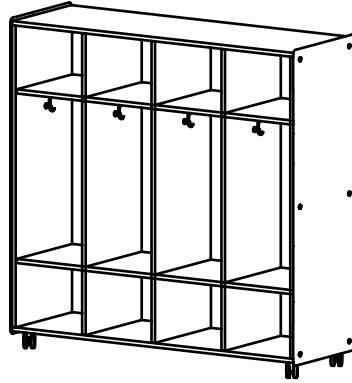

4 Wide

Options / Notes:

Premium Richlite Colors: +$235 -
Blue Canyon, Browns Point, Chocolate
Glacier, Redstone, Rosedale

Hardware Finish: Silver or Black Coat

Hook: +$35 per Hook

Construction: 3/4" Panels

Dimensions

D	W	H	Description	MODEL NUMBER	Price
20"	30.5"	60.5"	2 wide	CLAD-WCB-2W	3530
20"	30.5"	60.5"	3 wide	CLAD-WCB-3W	4115
20"	30.5"	60.5"	4 wide	CLAD-WCB-4W	4700