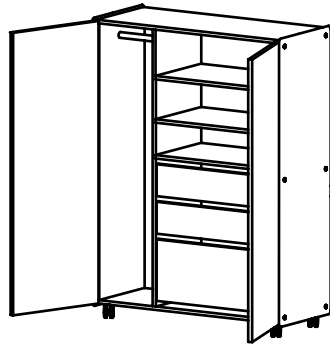

\*Planters add 4.75" to overall unit height

\*\*Cushions add 1" to overall unit height

## Outline Wardrobe

---

Closed

Open

Internal box, box, file drawers, adjustable shelving, and hanging