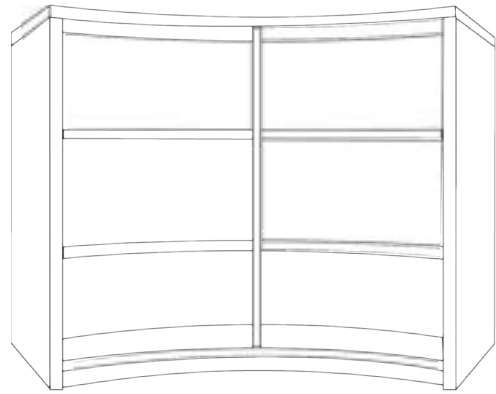

Arc Bookcases

makr
FURNITURE

10.14.22

Price List

Single Sided

| D | W | H | Model Number | Price |
|----|----|----|--------------|-------|
| 16 | 60 | 30 | ARC-1630 | 3150 |
| 16 | 60 | 36 | ARC-1636 | 3305 |
| 16 | 60 | 42 | ARC-1642 | 3470 |
| 16 | 60 | 48 | ARC-1648 | 3655 |

Double Sided

| D | W | H | Model Number | Price |
|----|----|----|--------------|-------|
| 24 | 60 | 30 | ARC2-2430 | 3170 |
| 24 | 60 | 36 | ARC2-2436 | 3335 |
| 24 | 60 | 42 | ARC2-2442 | 3520 |
| 24 | 60 | 48 | ARC2-2448 | 3870 |

2'4"

Single Sided Footprint

4'9"

1'9"