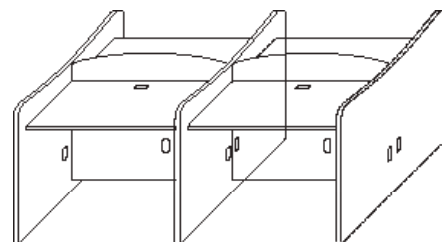

Curved Study Carrel

Model Number	Depth	Width	Height	List	Notes
SC-STUD-2436-48-C	24	36	48	$1850	• Grommet add $50 • Custom sizes available
SC-STUD-2436-60-C	24	36	60	$1945	
SC-STUD-3036-48-C	30	36	48	$2020	
SC-STUD-3036-60-C	30	36	60	$2080	
SC-STUD-3042-48-C	30	42	48	$2170	
SC-STUD-3042-60-C	30	42	60	$2240	

Study Carrel With Fixed Shelf

Model Number	Depth	Width	Height	List	Notes
SC-STUDFS-2436-48	24	36	48	$1790	• Grommet add $50 • Custom sizes available
SC-STUDFS-2436-60	24	36	60	$1850	
SC-STUDFS-3036-48	30	36	48	$1945	
SC-STUDFS-3036-60	30	36	60	$2020	
SC-STUDFS-3042-48	30	42	48	$2080	
SC-STUDFS-3042-60	30	42	60	$2170	

Curved Study Carrel With Fixed Shelf

Model Number	Depth	Width	Height	List	Notes
SC-STUDFS-2436-48-C	24	36	48	$2080	• Grommet add $50 • Custom sizes available
SC-STUDFS-2436-60-C	24	36	60	$2170	
SC-STUDFS-3036-48-C	30	36	48	$2240	
SC-STUDFS-3036-60-C	30	36	60	$2320	
SC-STUDFS-3042-48-C	30	42	48	$2380	
SC-STUDFS-3042-60-C	30	42	60	$2470	

Study Carrel Starter Kit

Model Number	Depth	Width	Height	List	Notes
SC-START-5936-36	59	36 38	36	$2605	• Comes with run-through grommets on every surface

Study Carrel Add-on Kit

Model Number	Depth	Width	Height	List	Notes
SC-ADDON-5935-36	59	35 1/4	36	$1965	• Comes with run-through grommets on every surface

Add-on kit comes with 1 modesty, 2 work surfaces, and 1 end panel