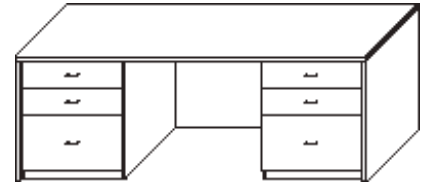

Double Pedestal Teacher's Desk Shell

Model Number	Depth	Width	Height	List	Notes
SC-DSBBF2460-2	24	60	29	$2455	• Full modesty included • Locks add $115 per lock • Designer Pulls add $35 per pull • Double Pedestal: $570 • Custom sizes available
SC-DSBBF2466-2	24	66	29	$2470	
SC-DSBBF2472-2	24	72	29	$2490	
SC-DSBBF3060-2	30	60	29	$2445	
SC-DSBBF3066-2	30	66	29	$2445	
SC-DSBBF3072-2	30	72	29	$2495	
SC-DSBBF3666-2	36	66	29	$2605	
SC-DSBBF3672-2	36	72	29	$2625	

Model Number	Depth	Width	Height	List	Notes
SC-DSFF2460-2	24	60	29	$2455	• Full modesty included • Locks add $115 per lock • Designer Pulls add $35 per pull • Double Pedestal: $570 • Custom sizes available
SC-DSFF2466-2	24	66	29	$2470	
SC-DSFF2472-2	24	72	29	$2490	
SC-DSFF3060-2	30	60	29	$2445	
SC-DSFF3066-2	30	66	29	$2455	
SC-DSFF3072-2	30	72	29	$2495	
SC-DSFF3666-2	36	66	29	$2605	
SC-DSFF3672-2	36	72	29	$2625	

Model Number	Depth	Width	Height	List	Notes
SC-DSCOM2460-2	24	60	29	$2455	• Specify box/box/file right or left • Full modesty included • Locks add $115 per lock • Designer Pulls add $35 per pull • Double Pedestal: $570 • Custom sizes available
SC-DSCOM2466-2	24	66	29	$2470	
SC-DSCOM2472-2	24	72	29	$2490	
SC-DSCOM3060-2	30	60	29	$2445	
SC-DSCOM3066-2	30	66	29	$2455	
SC-DSCOM3072-2	30	72	29	$2495	
SC-DSCOM3666-2	36	66	29	$2605	
SC-DSCOM3672-2	36	72	29	$2625	

OPTIONS

Grommet	add $55
Plastic pencil drawer	add $145