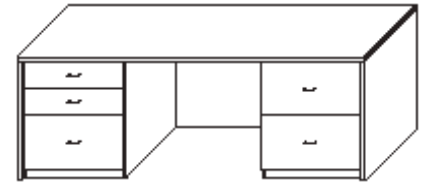

Double Pedestal Teacher's Desk Shell

Model Number	Depth	Width	Height	List	Notes
SC-DSBBF2460-2	24	60	29	$2455	• Full modesty included • Locks add $115 per lock • Designer Pulls add $35 per pull • Double Pedestal: $570 • Custom sizes available
SC-DSBBF2466-2	24	66	29	$2470	
SC-DSBBF2472-2	24	72	29	$2490	
SC-DSBBF3060-2	30	60	29	$2445	
SC-DSBBF3066-2	30	66	29	$2445	
SC-DSBBF3072-2	30	72	29	$2495	
SC-DSBBF3666-2	36	66	29	$2605	
SC-DSBBF3672-2	36	72	29	$2625	

Model Number	Depth	Width	Height	List	Notes
SC-DSFF2460-2	24	60	29	$2455	• Full modesty included • Locks add $115 per lock • Designer Pulls add $35 per pull • Double Pedestal: $570 • Custom sizes available
SC-DSFF2466-2	24	66	29	$2470	
SC-DSFF2472-2	24	72	29	$2490	
SC-DSFF3060-2	30	60	29	$2445	
SC-DSFF3066-2	30	66	29	$2455	
SC-DSFF3072-2	30	72	29	$2495	
SC-DSFF3666-2	36	66	29	$2605	
SC-DSFF3672-2	36	72	29	$2625	

Model Number	Depth	Width	Height	List	Notes
SC-DSCOM2460-2	24	60	29	$2455	• Specify box/box/file right or left • Full modesty included • Locks add $115 per lock • Designer Pulls add $35 per pull • Double Pedestal: $570 • Custom sizes available
SC-DSCOM2466-2	24	66	29	$2470	
SC-DSCOM2472-2	24	72	29	$2490	
SC-DSCOM3060-2	30	60	29	$2445	
SC-DSCOM3066-2	30	66	29	$2455	
SC-DSCOM3072-2	30	72	29	$2495	
SC-DSCOM3666-2	36	66	29	$2605	
SC-DSCOM3672-2	36	72	29	$2625	

OPTIONS

Grommet	add $55
Plastic pencil drawer	add $145