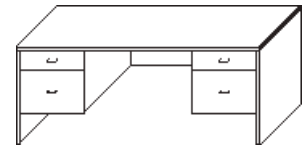

3/4 Pedestal Desk Shell

Model Number	Depth	Width	Height	List	Notes
CP-DSBF2448	24	48	29	$1280	- Specify right or left for single pedestal - Modesty is 19.5". For full modesty add $160 List - Locks add $115 per lock - Designer Pulls add $35 per pull - Double Pedestal: $570 - Custom sizes available
CP-DSBF2460	24	60	29	$1355	
CP-DSBF2466	24	66	29	$1405	
CP-DSBF2472	24	72	29	$1445	
CP-DSBF3048	30	48	29	$1360	
CP-DSBF3060	30	60	29	$1390	
CP-DSBF3066	30	66	29	$1405	
CP-DSBF3072	30	72	29	$1470	
CP-DSBF3666	36	66	29	$1550	
CP-DSBF3672	36	72	29	$1570	

shown with additional pedestal

Full Pedestal Desk Shell

Model Number	Depth	Width	Height	List	Notes
CP-DSBBF2448	24	48	29	$1635	- Specify right or left for single pedestal - Full modesty included - Double Pedestal: $570 (Specify box/box/file or file/file) - Locks add $115 per lock - Designer Pulls add $35 per pull - Custom sizes available
CP-DSBBF2460	24	60	29	$1865	
CP-DSBBF2466	24	66	29	$1880	
CP-DSBBF2472	24	72	29	$1900	
CP-DSBBF3048	30	48	29	$1810	
CP-DSBBF3060	30	60	29	$1845	
CP-DSBBF3066	30	66	29	$1865	
CP-DSBBF3072	30	72	29	$1910	
CP-DSBBF3666	36	66	29	$2025	
CP-DSBBF3672	36	72	29	$2040