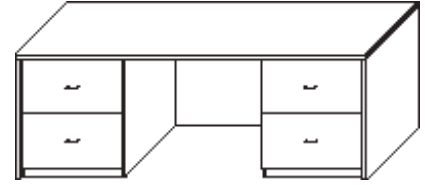

Double Pedestal Teacher's Desk Shell

Model Number	Depth	Width	Height	List	Notes
SC-DSBBF2460-2	24	60	29	$2455	• Full modesty included • Locks add $115 per lock • Designer Pulls add $35 per pull • Double Pedestal: $570 • Custom sizes available
SC-DSBBF2466-2	24	66	29	$2470	
SC-DSBBF2472-2	24	72	29	$2490	
SC-DSBBF3060-2	30	60	29	$2445	
SC-DSBBF3066-2	30	66	29	$2445	
SC-DSBBF3072-2	30	72	29	$2495	
SC-DSBBF3666-2	36	66	29	$2605	
SC-DSBBF3672-2	36	72	29	$2625	

Model Number	Depth	Width	Height	List	Notes
SC-DSFF2460-2	24	60	29	$2455	• Full modesty included • Locks add $115 per lock • Designer Pulls add $35 per pull • Double Pedestal: $570 • Custom sizes available
SC-DSFF2466-2	24	66	29	$2470	
SC-DSFF2472-2	24	72	29	$2490	
SC-DSFF3060-2	30	60	29	$2445	
SC-DSFF3066-2	30	66	29	$2455	
SC-DSFF3072-2	30	72	29	$2495	
SC-DSFF3666-2	36	66	29	$2605	
SC-DSFF3672-2	36	72	29	$2625	

Model Number	Depth	Width	Height	List	Notes
SC-DSCOM2460-2	24	60	29	$2455	• Specify box/box/file right or left • Full modesty included • Locks add $115 per lock • Designer Pulls add $35 per pull • Double Pedestal: $570 • Custom sizes available
SC-DSCOM2466-2	24	66	29	$2470	
SC-DSCOM2472-2	24	72	29	$2490	
SC-DSCOM3060-2	30	60	29	$2445	
SC-DSCOM3066-2	30	66	29	$2455	
SC-DSCOM3072-2	30	72	29	$2495	
SC-DSCOM3666-2	36	66	29	$2605	
SC-DSCOM3672-2	36	72	29	$2625	

OPTIONS

Grommet	add $55
Plastic pencil drawer	add $145