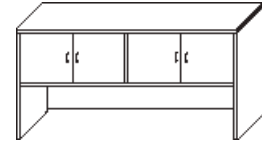

Desk Top Hutch With Doors

Model Number	Depth	Width	Height	List	Notes
CP-DTHD15-4837	15	48	37	$1410	• For full modesty add $160
CP-DTHD15-6037	15	60	37	$1590	• Locks add $115 per lock
CP-DTHD15-7237	15	72	37	$1765	• Designer Pulls add $35 per pull
					• Custom sizes available