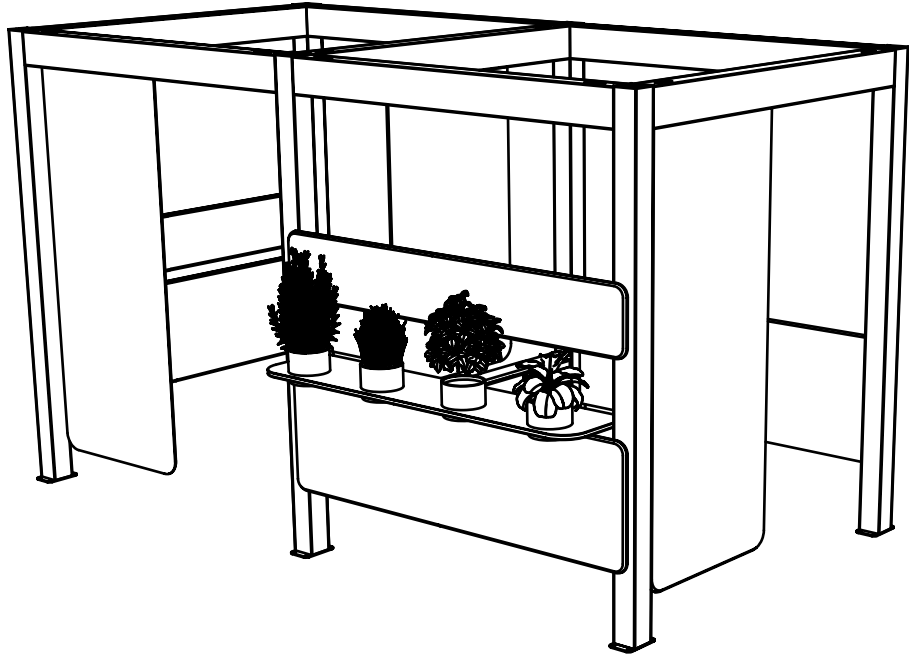

Standard Bento Sizing/ List Pricing

Accessories:

Perch Table

18" Deep surface

Planter Shelf

4 pots at all sizes

24-48"

TFL/Rubber Wood - \$670 List
HPL/Veneer - \$1,020 List

Landscape: 24-96"W x 12-48"H
Portrait: 24-48"W x 49-84"H

Inset Screens

Inset screens have square corners, mount inbetween posts, and are the same width as the corresponding beams.

Landscape: 24-96"W x 12-48"H
Portrait: 24-48"W x 49-84"H