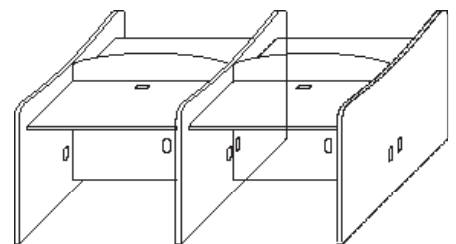

Curved Study Carrel

Model Number	Depth	Width	Height	List	Notes
SC-STUD-2436-48-C	24	36	48	$1780	• Grommet add $45
SC-STUD-2436-60-C	24	36	60	$1870	• Custom sizes available
SC-STUD-3036-48-C	30	36	48	$1940	
SC-STUD-3036-60-C	30	36	60	$2000	
SC-STUD-3042-48-C	30	42	48	$2085	
SC-STUD-3042-60-C	30	42	60	$2155	

Study Carrel With Fixed Shelf

Model Number	Depth	Width	Height	List	Notes
SC-STUDFS-2436-48	24	36	48	$1720	• Grommet add $45
SC-STUDFS-2436-60	24	36	60	$1780	• Custom sizes available
SC-STUDFS-3036-48	30	36	48	$1870	
SC-STUDFS-3036-60	30	36	60	$1940	
SC-STUDFS-3042-48	30	42	48	$2000	
SC-STUDFS-3042-60	30	42	60	$2085	

Curved Study Carrel With Fixed Shelf

Model Number	Depth	Width	Height	List	Notes
SC-STUDFS-2436-48-C	24	36	48	$2000	• Grommet add $45
SC-STUDFS-2436-60-C	24	36	60	$2085	• Custom sizes available
SC-STUDFS-3036-48-C	30	36	48	$2155	
SC-STUDFS-3036-60-C	30	36	60	$2230	
SC-STUDFS-3042-48-C	30	42	48	$2290	
SC-STUDFS-3042-60-C	30	42	60	$2375	

Study Carrel Starter Kit

Model Number	Depth	Width	Height	List	Notes
SC-START-5936-36	59	36 3/8	36	$2505	• Comes with run-through grommets on every surface

Study Carrel Add-on Kit

Model Number	Depth	Width	Height	List	Notes
SC-ADDON-5935-36	59	35 1/4	36	$1890	• Comes with run-through grommets on every surface

Add-on kit comes with 1 modesty, 2 work surfaces, and 1 end panel