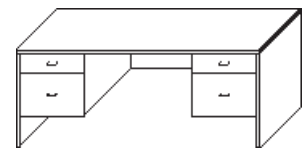

3/4 Pedestal Desk Shell

Model Number	Depth	Width	Height	List	Notes
CP-DSBF2448	24	48	29	$1185	• Modesty is 19.5". For full modesty add $150 • Double pedestal add $530 • Specify right or left for single pedestal • Locks add $105 per lock • Designer pulls add $30 per pull • Custom sizes available
CP-DSBF2460	24	60	29	$1255	
CP-DSBF2466	24	66	29	$1300	
CP-DSBF2472	24	72	29	$1335	
CP-DSBF3048	30	48	29	$1260	
CP-DSBF3060	30	60	29	$1285	
CP-DSBF3066	30	66	29	$1300	
CP-DSBF3072	30	72	29	$1360	
CP-DSBF3666	36	66	29	$1435	
CP-DSBF3672	36	72	29	$1450	

shown with additional pedestal

Full Pedestal Desk Shell

Model Number	Depth	Width	Height	List	Notes
CP-DSBBF2448	24	48	29	$1510	• Specify right or left for single pedestal • Double pedestal add $530 (Specify box/box/file or file/file) • Full modesty included • Locks add $105 per lock • Designer pulls add $30 per pull • Custom sizes available
CP-DSBBF2460	24	60	29	$1725	
CP-DSBBF2466	24	66	29	$1740	
CP-DSBBF2472	24	72	29	$1755	
CP-DSBBF3048	30	48	29	$1675	
CP-DSBBF3060	30	60	29	$1705	
CP-DSBBF3066	30	66	29	$1725	
CP-DSBBF3072	30	72	29	$1765	
CP-DSBBF3666	36	66	29	$1870	
CP-DSBBF3672	36	72	29	$1885