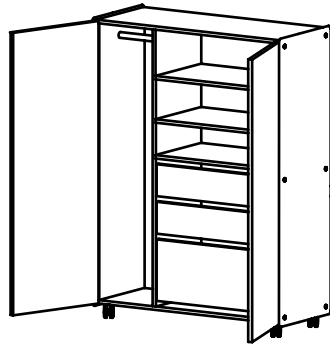

D	W	H	Description	MODEL NUMBER	Price	Options	
						Planter*	Cushion**
20"	60.5"	22.5"	Box File	CLAD-CD-BF	3000	+560	+725
20"	60.5"	29.5"	File File	CLAD-CD-FF	3225	+560	NA
20"	60.5"	29.5"	Box Box File	CLAD-CD-BBF	3340	+560	NA
20"	60.5"	22.5"	Box File Combo	CLAD-CD-BFC	3000	+560	+670
20"	60.5"	29.5"	File File Combo	CLAD-CD-FFC	3225	+560	NA
20"	60.5"	29.5"	Box Box File Combo	CLAD-CD-BBFC	3340	+560	NA
20"	60.5"	22.5"	Door	CLAD-CD-D	2545	+560	+670
20"	60.5"	29.5"	Door	CLAD-CD-DT	2800	+560	NA

*Planters add 4.75" to overall unit height

**Cushions add 1" to overall unit height

Outline Wardrobe

Closed

Open

Internal box, box, file drawers, adjustable shelving, and hanging

Options / Notes:

Premium Richlite Colors: +\$225 - Blue