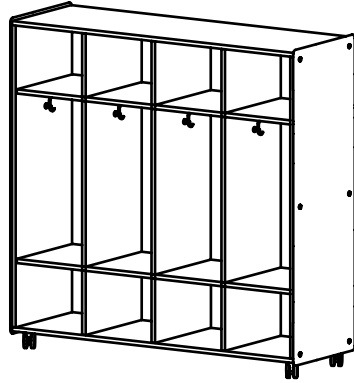

4 Wide

Options / Notes:

Premium Richlite Colors: +$225 -

Blue Canyon, Browns Point, Chocolate

Glacier, Redstone, Rosedale

Hardware Finish: Silver or Black **Coat**

Hook: +$35 per Hook **Construction:**

3/4" Panels

Dimensions

D	W	H	Description	MODEL NUMBER	Price
20"	30.5"	60.5"	2 wide	CLAD-WCB-2W	3395
20"	30.5"	60.5"	3 wide	CLAD-WCB-3W	3955
20"	30.5"	60.5"	4 wide	CLAD-WCB-4W	4520